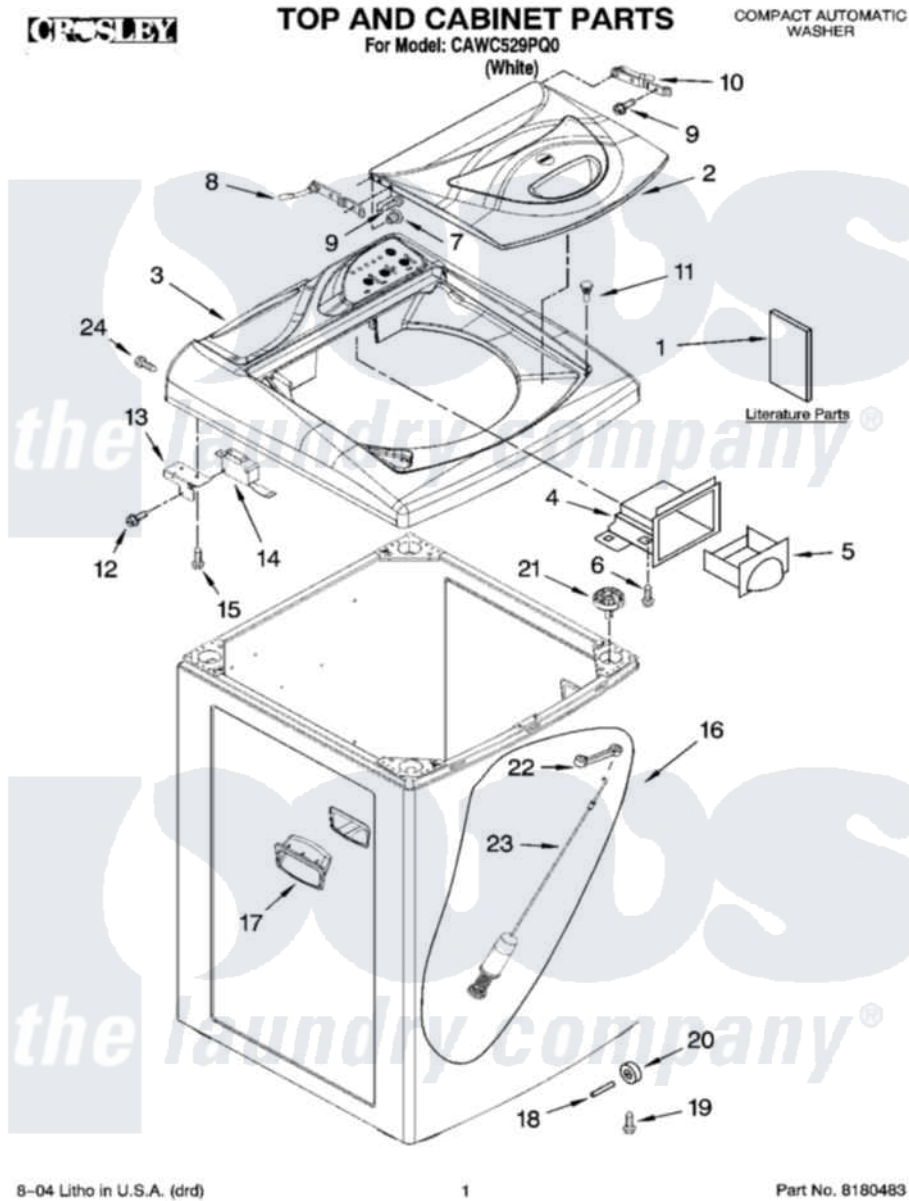

Whirlpool CAWC529PQ0 01 - TOP AND CABINET PARTS

8-04 Litho in U.S.A. (drd)

1

Part No. 8180483

Whirlpool Residential Whirlpool CAWC529PQ0 Washer Parts Parts Diagram 01 - TOP AND CABINET PARTS
 Click on the part number to view part

Item	Original Part Number	Replaced By	Status	Part Description
1	326035917		Not Available	Use & Care Guide
"	326038711		Not Available	Wiring Diagram & Tech Sheet Assy
2	326042228			Lid
3	326040946			Top
4	326033918			Housing, Dispenser
5	326040949			Drawer, Dispenser
6	8182293	1181135		Screw
7	326034817			Bearing, Hinge
8	326038394			Hinge, Lid
9	326035414			Screw, Lid Hinge
10	326037103			Hinge, Lid
11	326034790			Bumper
12	8182294			Screw
13	326036494			Bracket, Lid Switch
14	326033879			Switch, Lid
15	326041720			Screw

16	326040943		Cabinet
17	326033911		Handle, Cabinet
18	326033978	3935130	Pin, Wheel
19	8182295	3934148	Screw, 10-16 X 1/2
20	326033979	3934872	Caster
21	326021005	326066362	Ball
22	326000047		Strap, Snubber
23	326025313	W10322205	Suspension
24	326016638	3400094	Screw, 10-32 X 3/8