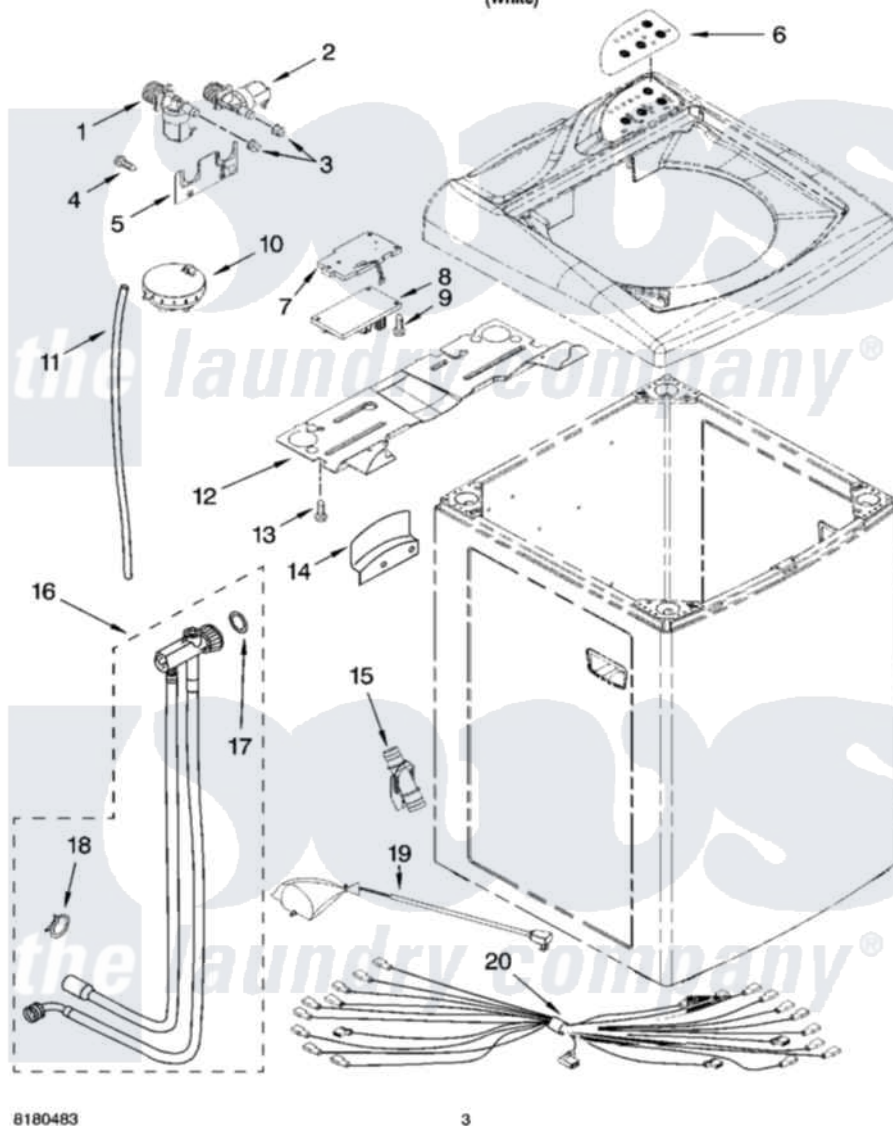

Whirlpool CAWC529PQ0 02 - CONTROLS AND REAR PANEL PARTS

CONTROLS AND REAR PANEL PARTS

For Model: CAWC529PQ0
(White)

8180483

3

Whirlpool Residential Whirlpool CAWC529PQ0 Washer Parts Parts Diagram 02 - CONTROLS AND REAR PANEL PARTS

[Click on the part number to view part](#)

Item	Original Part Number	Replaced By	Status	Part Description
1	326032994			Inlet Valve
2	326032997			Inlet Valve
3	326033919			Seal, Inlet Valve
4	326018823			Screw
5	326027101			Bracket, Inlet Valve
6	326037164			Overlay
7	326034590	326048437		Interface Board
8	326032998	326048436		Control, Electronic
9	326041720			Screw
10	326034589			Switch, Water Level
11	326013200			Hose, Pressure Switch
12	326034866			Shield, Controls
13	8182293	1181135		Screw
14	326034862	356499		Bracket, Hose Storage
15	326034647			Connector, Drain Hose
16	326037973	326048456		Hose Coupler Assembly

17	326037688	16123	Washer Inlet-Hose Miscellaneous Parts Must be Ordered Separately.
18	326038497	285655	Clamp, Hose
19	326039406	326048253	Power Cord Assembly
20	326032995		Harness, Wiring