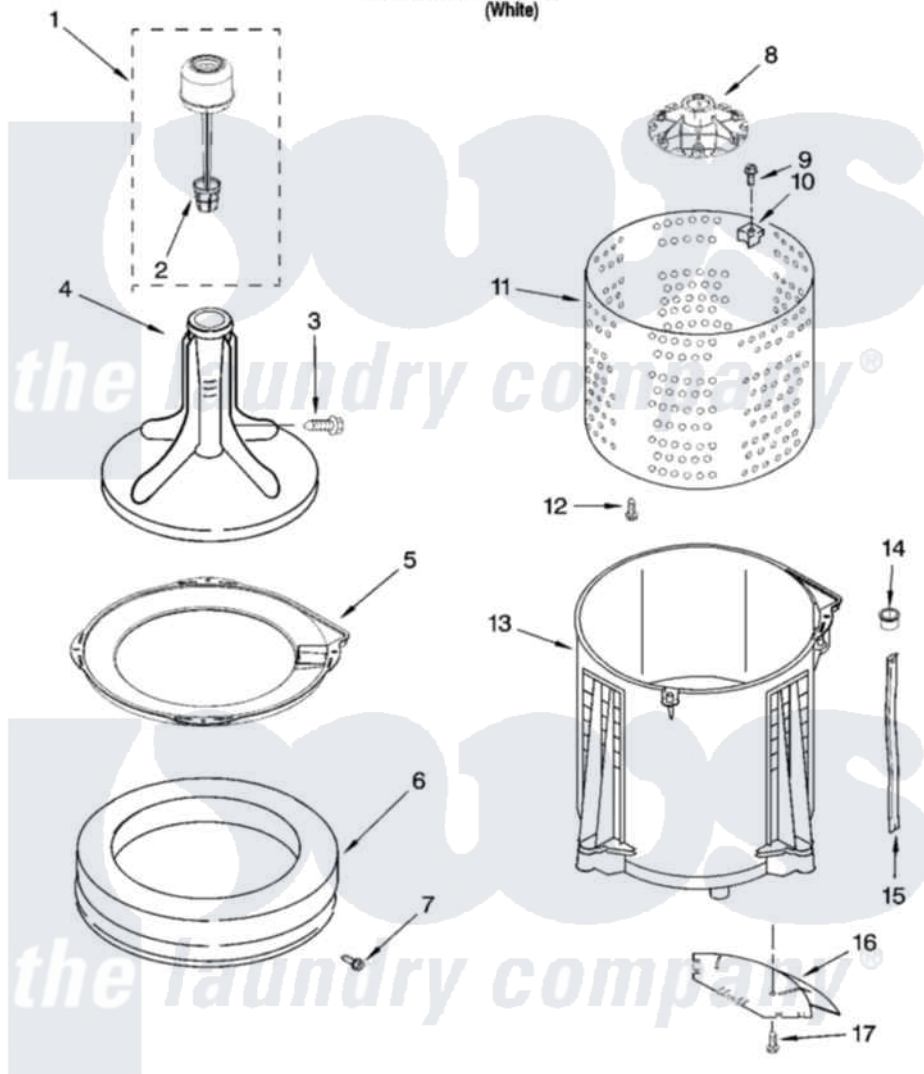

Whirlpool CAWC529PQ0 03 - AGITATOR, BASKET AND TUB PARTS

AGITATOR, BASKET AND TUB PARTS

For Model: CAWC529PQ0
(White)

8180483

5

Whirlpool Residential Whirlpool CAWC529PQ0 Washer Parts Parts Diagram 03 - AGITATOR, BASKET AND TUB PARTS

[Click on the part number to view part](#)

Item	Original Part Number	Replaced By	Status	Part Description
1	326018423			Fabric Softener Dispenser Assembly
2	8182228			Filter, Lint
3	8182296			Screw, Agitator
4	8182227			Agitator
5	326000116	326001402		Ring-Tub
6	8182229			Balance Ring
7	8182298	489491		Screw 8-18 X 5/8
8	8182302	285709		Hub
9	8182301	3428430		Screw
10	8182303			Saddle Block
11	8182230			Basket
12	8182300	3934714		Screw
13	326033908			Tub
14	326036378			Sleeve, Tub Overflow
15	326036377			Bag, Tub Overflow