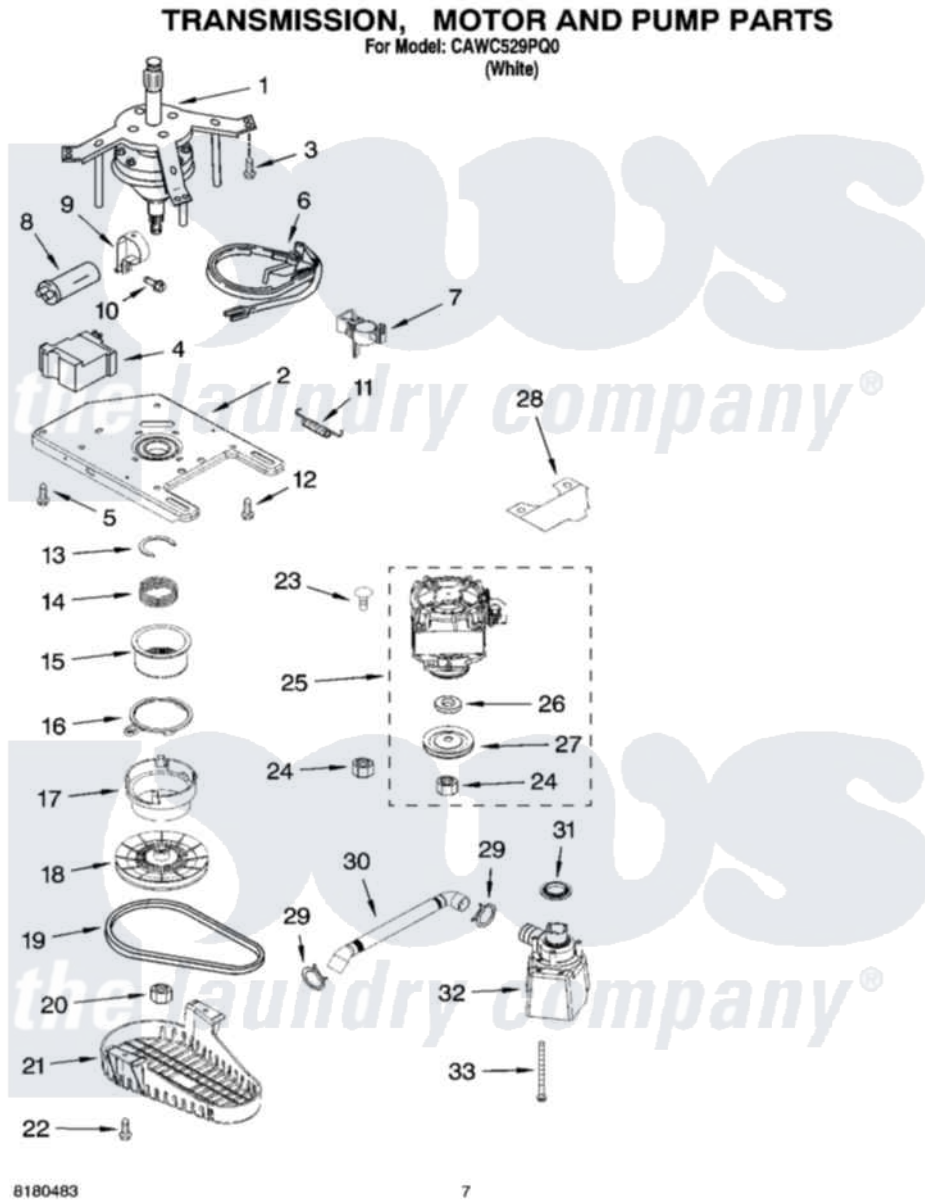

Whirlpool CAWC529PQ0 04 - TRANSMISSION, MOTOR AND PUMP PARTS

Whirlpool Residential Whirlpool CAWC529PQ0 Washer Parts Parts Diagram 04 - TRANSMISSION, MOTOR AND PUMP PARTS

[Click on the part number to view part](#)

Item	Original Part Number	Replaced By	Status	Part Description
1	326042225			Gearcase And Tub Support Assembly
2	326042919			Motor Plate And Bearing Assembly
3	326016091			Screw, Tub Support
4	326042226			Brake Actuator
5	8182292		Not Available	Screw, Brake Actuator (2)
6	326038821	280121		Brake-Bd
7	326016785			Support, Brake Band
8	326032990			Capacitor
9	326036955			Clamp, Capacitor
10	8182295	3934148		Screw, 10-16 X 1/2
11	326044509	280121		Brake-Bd
12	8182299			Screw, Gearcase To Motor Plate
13	8182268			Clip

14	8182269		Spring, Splutch
15	8182263		Slider, Splutch
16	8182265		Cam Ring, Splutch
17	8182266		Cam, Splutch
18	8182264		Pulley, Splutch
19	8182226		Drive Belt
20	8182297		Nut
21	326044746		Shield, Pulley
22	8182295	3934148	Screw, 10-16 X 1/2
23	8182304		Bolt, Motor Mounting
24	326020253	90984	Nut, 5/16-18
25	326032993		Motor, Main Drive
26	8182305		Washer
27	8182281		Pulley, Motor
28	326033905	Not Available	Shield, Motor
29	326031815	285655	Clamp, Hose
30	326036549		Hose, Pump To Tub
31	326031821		Seal, Pump To Tub
32	326032991		Pump
33	326029005		Screw, Pump