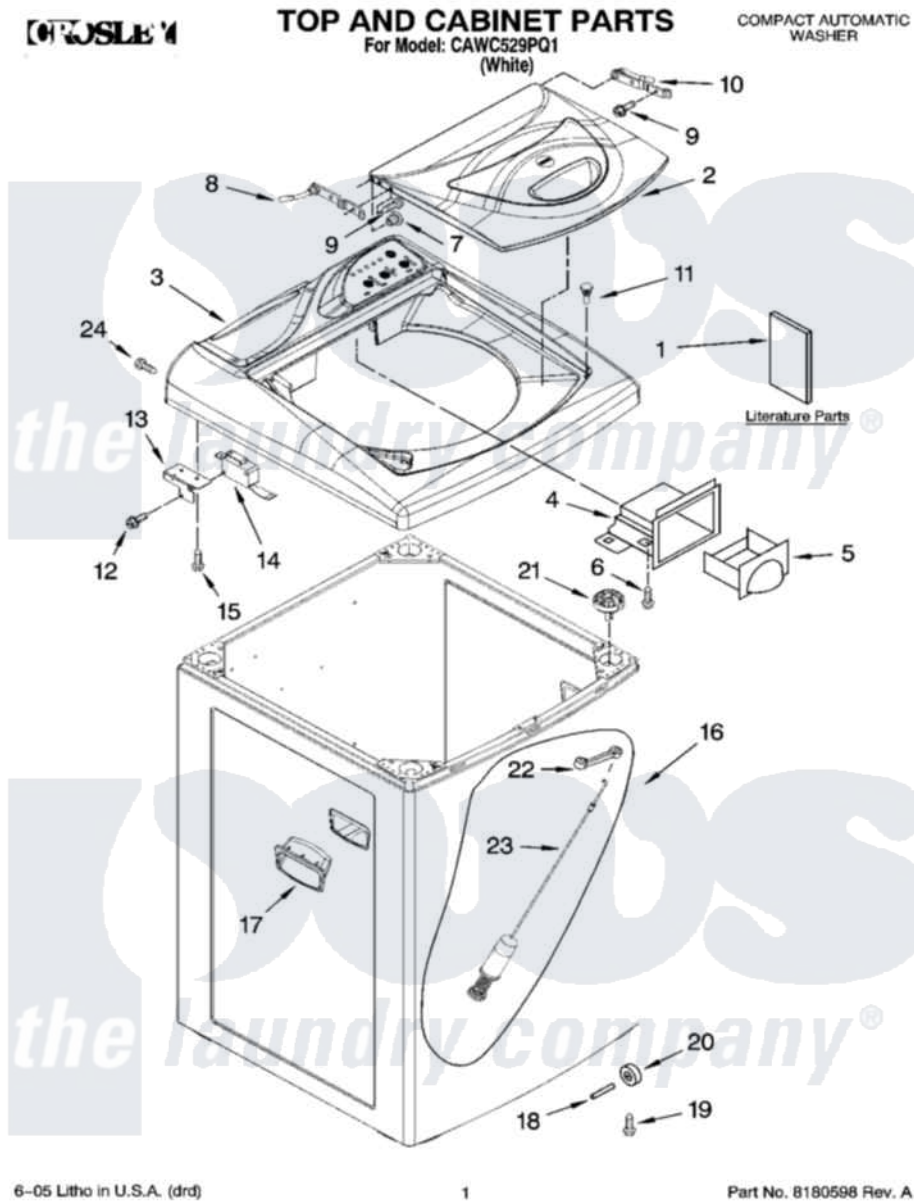

Whirlpool CAWC529PQ1 01 - TOP AND CABINET PARTS

6-05 Litho in U.S.A. (drd)

1

Part No. 8180598 Rev. A

Whirlpool Residential Whirlpool CAWC529PQ1 Washer Parts Parts Diagram 01 - TOP AND CABINET PARTS
 Click on the part number to view part

Item	Original Part Number	Replaced By	Status	Part Description
1	326035917		Not Available	Use & Care Guide
"	326038711		Not Available	Wiring Diagram & Tech Sheet Assy
2	326042228			Lid
3	326040946			Top
4	326033918			Housing, Dispenser
5	326040949			Drawer, Dispenser
6	8182293	1181135		Screw
7	326034817			Bearing, Hinge
8	326038394			Hinge, Lid
9	326035414			Screw, Lid Hinge
10	326037103			Hinge, Lid
11	326034790			Bumper
12	8182294			Screw
13	326036494			Bracket, Lid Switch
14	326033879			Switch, Lid
15	326041720			Screw

16	326040943		Cabinet
17	326033911		Handle, Cabinet
18	326033978	3935130	Pin, Wheel
19	8182295	3934148	Screw, 10-16 X 1/2
20	326033979	3934872	Caster
21	326021005	326066362	Ball
22	326000047		Strap, Snubber
23	326025313	W10322205	Suspension
24	326016638	3400094	Screw, 10-32 X 3/8