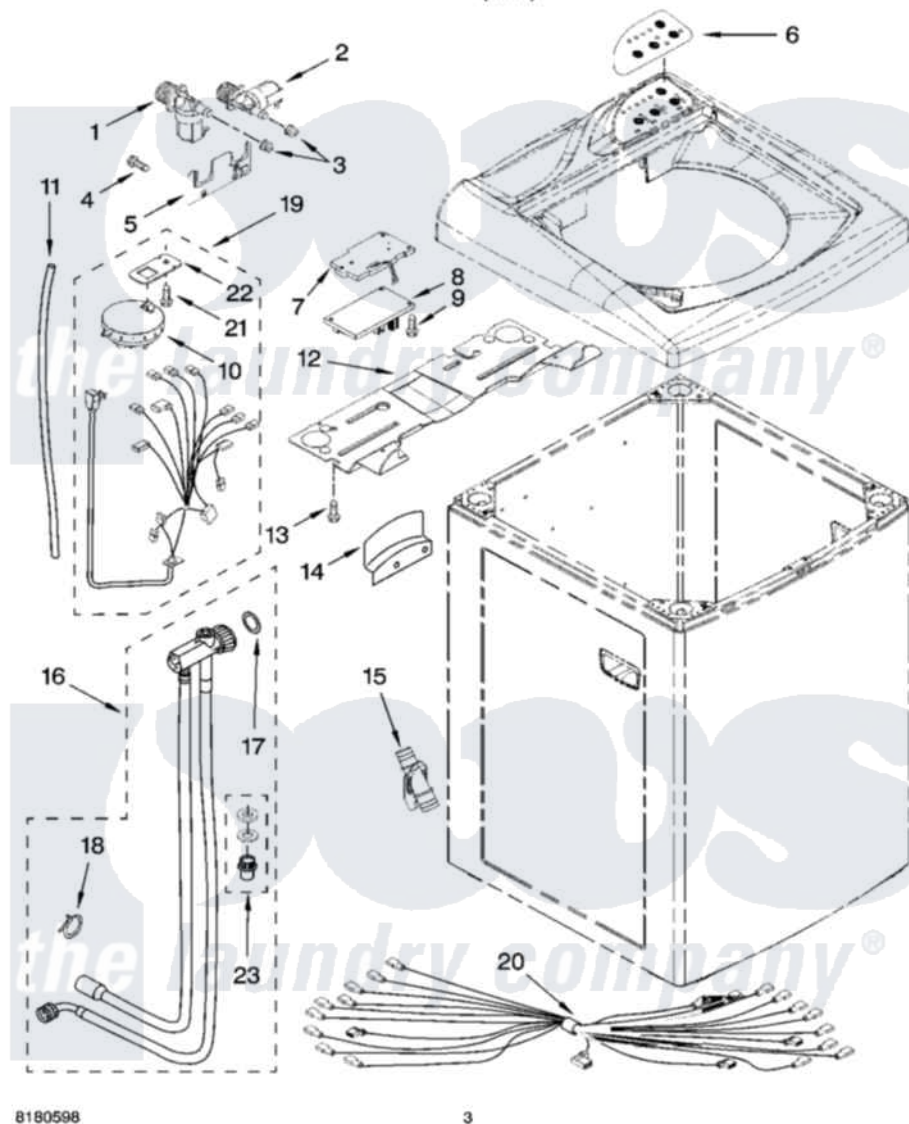

Whirlpool CAWC529PQ1 02 - CONTROLS AND REAR PANEL PARTS

CONTROLS AND REAR PANEL PARTS

For Model: CAWC529PQ1
(White)

8180598

3

Whirlpool Residential Whirlpool CAWC529PQ1 Washer Parts Parts Diagram 02 - CONTROLS AND REAR PANEL PARTS

[Click on the part number to view part](#)

Item	Original Part Number	Replaced By	Status	Part Description
1	326032994			Inlet Valve
2	326032997			Inlet Valve
3	326033919			Seal, Inlet Valve
4	326018823			Screw
5	326027101			Bracket, Inlet Valve
6	326037164			Overlay
7	326048437			Interface Board
8	326048436			Control, Electronic
9	326041720			Screw
10	326034589			Switch, Water Level
11	326046803	326013200		Hose, Pressure Switch
12	326034866			Shield, Controls
13	8182293	1181135		Screw
14	326034862	356499		Bracket, Hose Storage
15	326034647			Connector, Drain Hose
16	326048456			Hose Coupler Assembly

17	326037688	16123	Washer Inlet-Hose Miscellaneous Parts Must be Ordered Separately.
18	326038497	285655	Clamp, Hose
19	326048253		Power Cord Assembly
20	326032995		Harness, Wiring
21	326041720		Screw
22	326044485		Bracket, Pressure Switch Mounting
23	326039784	W10254672	Adapter Faucet