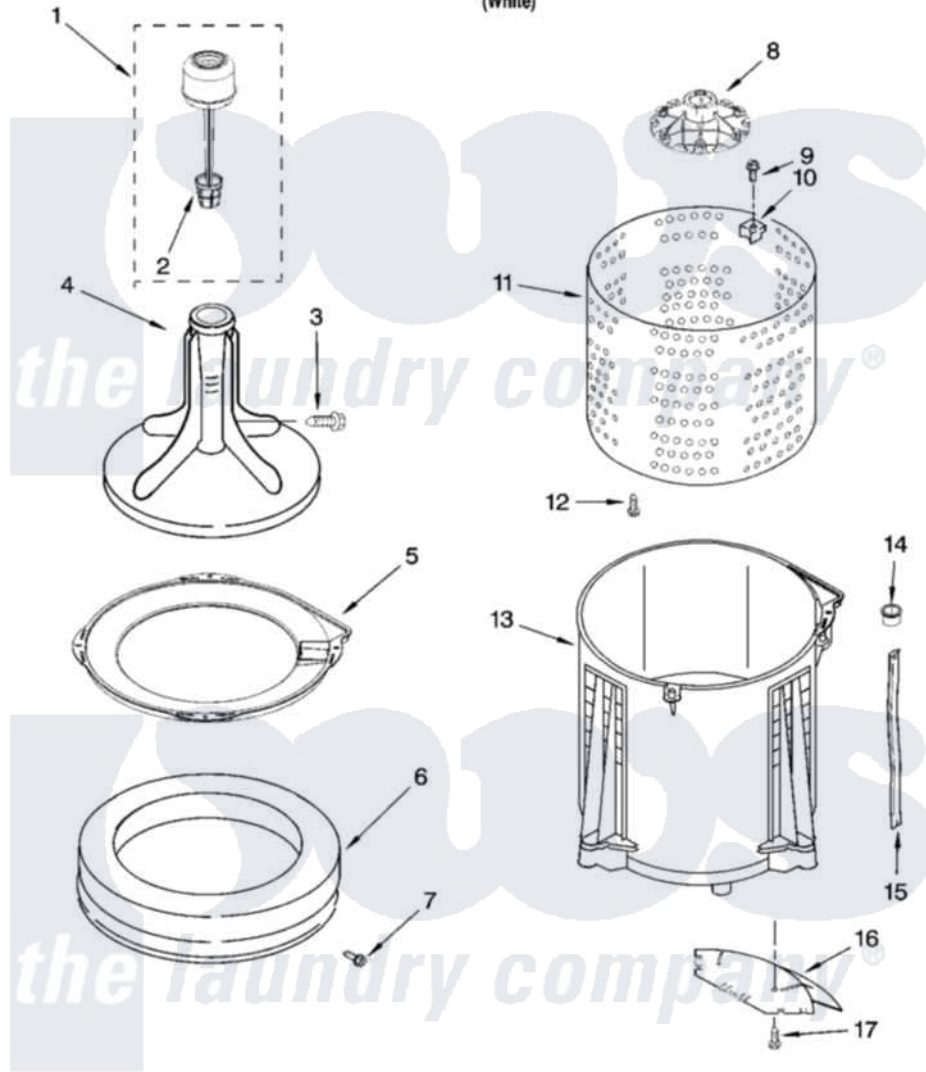

Whirlpool CAWC529PQ1 03 - AGITATOR, BASKET AND TUB PARTS

AGITATOR, BASKET AND TUB PARTS

For Model: CAWC529PQ1
(White)

8180598

5

Whirlpool Residential Whirlpool CAWC529PQ1 Washer Parts Parts Diagram 03 - AGITATOR, BASKET AND TUB PARTS

[Click on the part number to view part](#)

Item	Original Part Number	Replaced By	Status	Part Description
1	326018423			Fabric Softener Dispenser Assembly
2	8182228			Filter, Lint
3	8182296			Screw, Agitator
4	8182227			Agitator
5	326000116	326001402		Ring-Tub
6	8182229			Balance Ring
7	8182298	489491		Screw 8-18 X 5/8
8	8182302	285709		Hub
9	8182301	3428430		Screw
10	8182303			Saddle Block
11	8182230			Basket
12	8182300	3934714		Screw
13	326033908			Tub
14	326036378			Sleeve, Tub Overflow
15	326036377			Bag, Tub Overflow