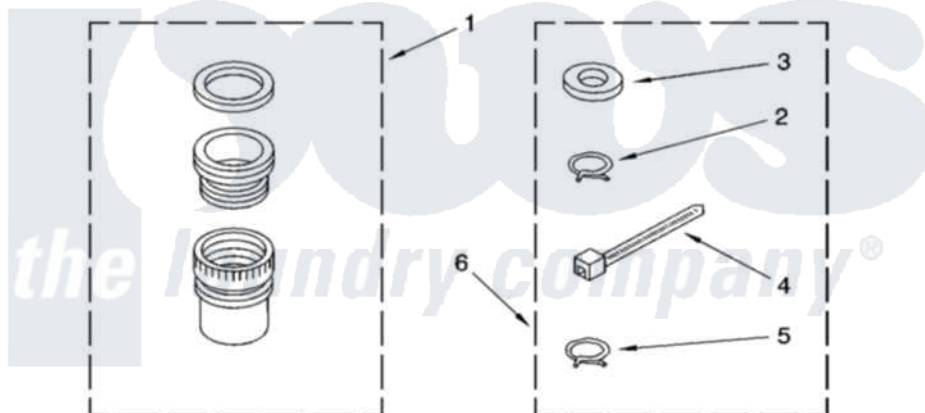

Whirlpool CAWC529PQ1 06 - MISCELLANEOUS PARTS, OPTIONAL PARTS (NOT INCLUDED)

MISCELLANEOUS PARTS

For Model: CAWC529PQ1
(White)

8180598

9

Whirlpool [Residential Whirlpool CAWC529PQ1 Washer Parts](#) Parts Diagram 06 - MISCELLANEOUS PARTS, OPTIONAL PARTS (NOT INCLUDED).
Click on the part number to view part

Item	Original Part Number	Replaced By	Status	Part Description
1	326039784	W10254672		Adapter Faucet
2	356138			Clamp, Hose
3	16123			Washer Inlet-Hose Miscellaneous Parts Must be Ordered Separately.
4	3429563	2205813		Strap
5	661581			Clamp, Hose
6	3428855	285654		Parts-Misc
	72017			Paint, Touch-Up
"	350938			Paint, Pressurized Spray B
"	350930			Paint, Pressurized Spray B
"	799344			Paint, Touch-Up)
"	BLANK		Not Available	COUPLING
"	384496			Coupling, Hose Extension Kit
"	BLANK		Not Available	CONVERSION KIT