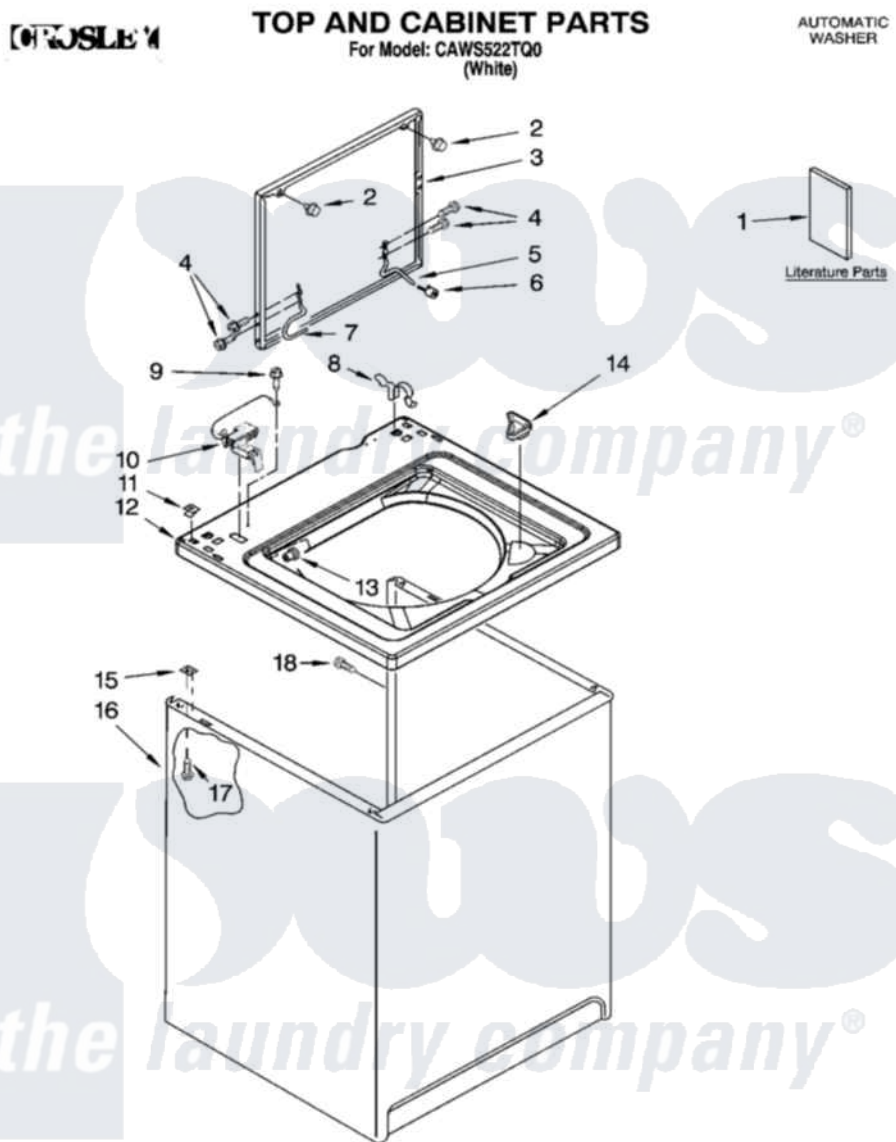

# Whirlpool CAWS522TQ0 01 - TOP AND CABINET PARTS

6-07 Litho in U.S.A. (slc)

1

Part No. W10138805 Rev. A

[Whirlpool Residential Whirlpool CAWS522TQ0 Washer Parts](#) Parts Diagram 01 - TOP AND CABINET PARTS

[Click on the part number to view part](#)

Item	Original Part Number	Replaced By	Status	Part Description
1	<a href="#">W10044800</a>			Installation Instructions
"	3955926		Not Available	Feature Sheet
"	8578242		Not Available	Use & Care Guide
"	W10137023		Not Available	Energy Guide
"	8578871		Not Available	Wiring Diagram
2	<a href="#">9724509</a>			Bumper, Lid
3	8541774	<a href="#">W10193857</a>		Lid
4	W10119872	<a href="#">W10119828</a>		Screw, Lid Hinge Mounting
5	<a href="#">54583</a>			Hinge, Lid
6	<a href="#">19119</a>			Bumper, Lid Hinge
7	<a href="#">8318088</a>			Hinge, Lid
8	<a href="#">62780</a>			Clip, Top And Cabinet And Rear Panel
9	<a href="#">3351614</a>			Screw, Gearcase Cover Mounting
10	<a href="#">8318084</a>			Switch, Lid
11	<a href="#">357213</a>			Nut, Push-In

12	<a href="#">8318064</a>	Top
13	<a href="#">21258</a>	Bearing, Lid Hinge
14	<a href="#">3362952</a>	Dispenser, Bleach
15	62750	Spacer, Cabinet To Top (4)
16	<a href="#">63424</a>	Cabinet
17	<a href="#">3390631</a>	Screw, 10-16 X 3/8
18	3357011	<a href="#">308685</a> Side Trim )