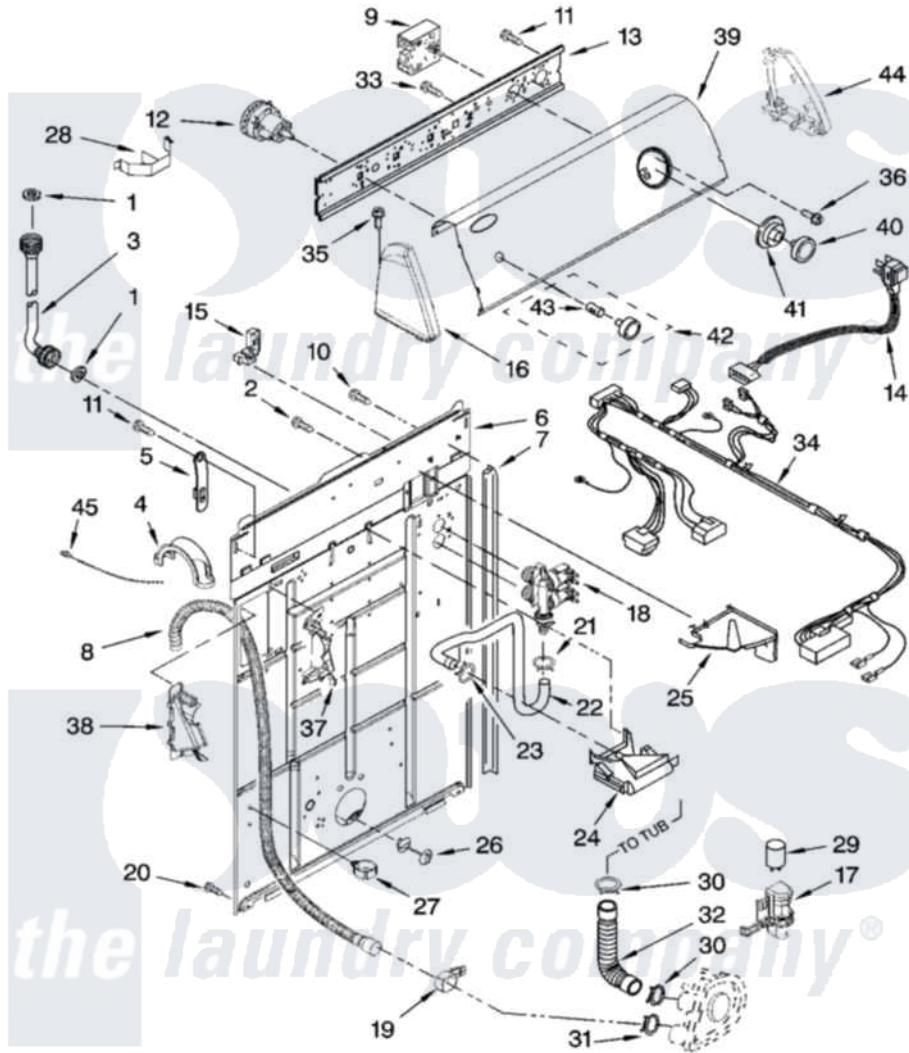

Whirlpool CAWS522TQ0 02 - CONTROLS AND REAR PANEL PARTS

CONTROLS AND REAR PANEL PARTS

For Model: CAWS522TQ0
(White)

W10138805

3

Whirlpool [Residential Whirlpool CAWS522TQ0 Washer Parts](#) Parts Diagram 02 - CONTROLS AND REAR PANEL PARTS

[Click on the part number to view part](#)

Item	Original Part Number	Replaced By	Status	Part Description
1	3976300	16123		Washer Inlet-Hose Miscellaneous Parts Must be Ordered Separately.
2	9740848			Screw, Mixing Valve Mounting
3	8571377	89503		Hose-Inlet
"	8571378	89503		Hose-Inlet
4	8577378			U-Bend, Drain Hose
5	8568314			Strap, Console
6	8318015			Panel, Rear
7	62747			Pad, Rear Panel
8	W10122138	W10096921		Drain Hose Assembly
9	8578869			Timer, Control
10	3351614			Screw, Gearcase Cover Mounting
11	90767			Screw, 8A X 3/8 HeX Washer Head Tapping
12	8577845	W10339334		Switch-WL

13	3948608		Bracket, Control
14	3956162	285800	Cord-Power
15	3952821	285777	Relief-Str
16	8271365	279962	Endcap
17	8318046		Clip, Capacitor
18	W10113122		Valve, Water Mixing
19	8541668		Clamp, Hose
20	62863	3390631	Screw, 10-16 X 3/8
21	301958	596669	Clamp, Manifold
22	8541607	3357328	Hose, Vacuum Break
23	370450	596669	Clamp, Manifold
24	3347034		Break, Vacuum
25	8539874		Shield, Suds
26	8519200		Support, Rear Panel
27	8541667		Clamp, Hose
28	8055003		Clip, Harness And Pressure Switch
29	8572717		Capacitor, Motor Start
30	3363366	616099	Clamp
31	8317496	285655	Clamp, Hose
32	3951449	285871	Hose
33	3400073		Screw, Ground
34	W10139058		Harness, Wiring
35	388326		Screw, 8-18 X 1.25
36	3400818		Screw, Timer Mounting
37	8541669		Bucket, Drain Hose
38	8541658		Bucket, Drain Hose
39	W10134191	W10151635	Panel-Control
40	3956906		Knob, Timer
41	3957381		Dial, Timer
42	8557460		Knob, Control
43	8536939		Clip, Knob
44	8271359	279962	Endcap
45	3347868	W10339879	Tie, Cable