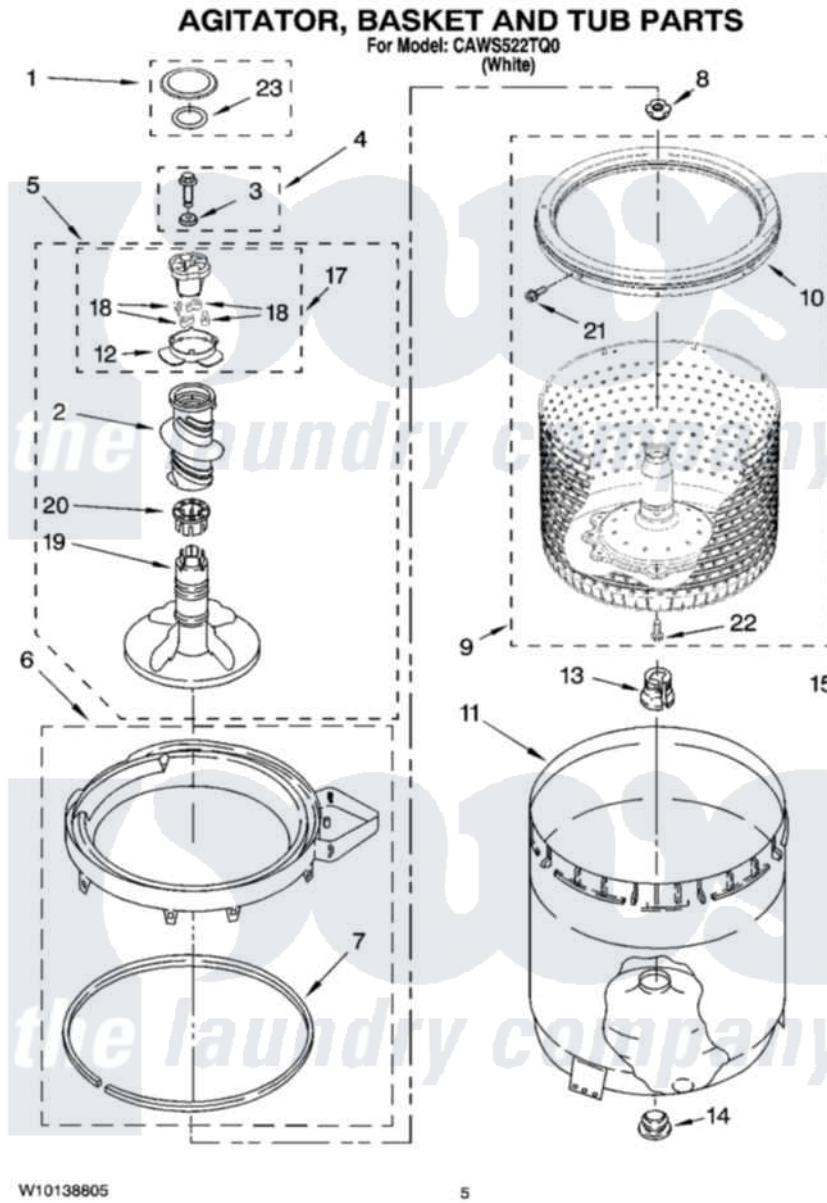

Whirlpool CAWS522TQ0 03 - AGITATOR, BASKET AND TUB PARTS

Whirlpool Residential Whirlpool CAWS522TQ0 Washer Parts Parts Diagram 03 - AGITATOR, BASKET AND TUB PARTS

Click on the part number to view part

Item	Original Part Number	Replaced By	Status	Part Description
1	8565983			Cap And Seal Assembly
2	3360824			Auger, Agitator
3	3949550			Washer
4	358237			Screw And Washer
5	W10093671			Agitator
6	8528150	W10445870		Ring-Tub
7	3976308			Gasket, Tub Ring
8	21366			Nut, Spanner
9	W10042080			Basket And Balance Ring
10	W10116946			Balance Ring
11	63849			Strain Relief, Power Cord
12	3363661			Bearing, Driven Cam
13	389140			Tub Block, Basket Drive
14	383727			Gasket, Centerpodt
15	3347780	353244		Hose, Pressure Switch
16	2219077			Clip, Pressure Switch Hose

17	3363662	285748	Cam-Agitator
18	3366877	80040	Dog-Agitator
19	W10093670		Agitator
20	3350389	285587	Washer
21	W10112540		Screw, Balance Ring
22	W10112537		Screw, Adapter Assembly
23	358912		Seal, Agitator Cap