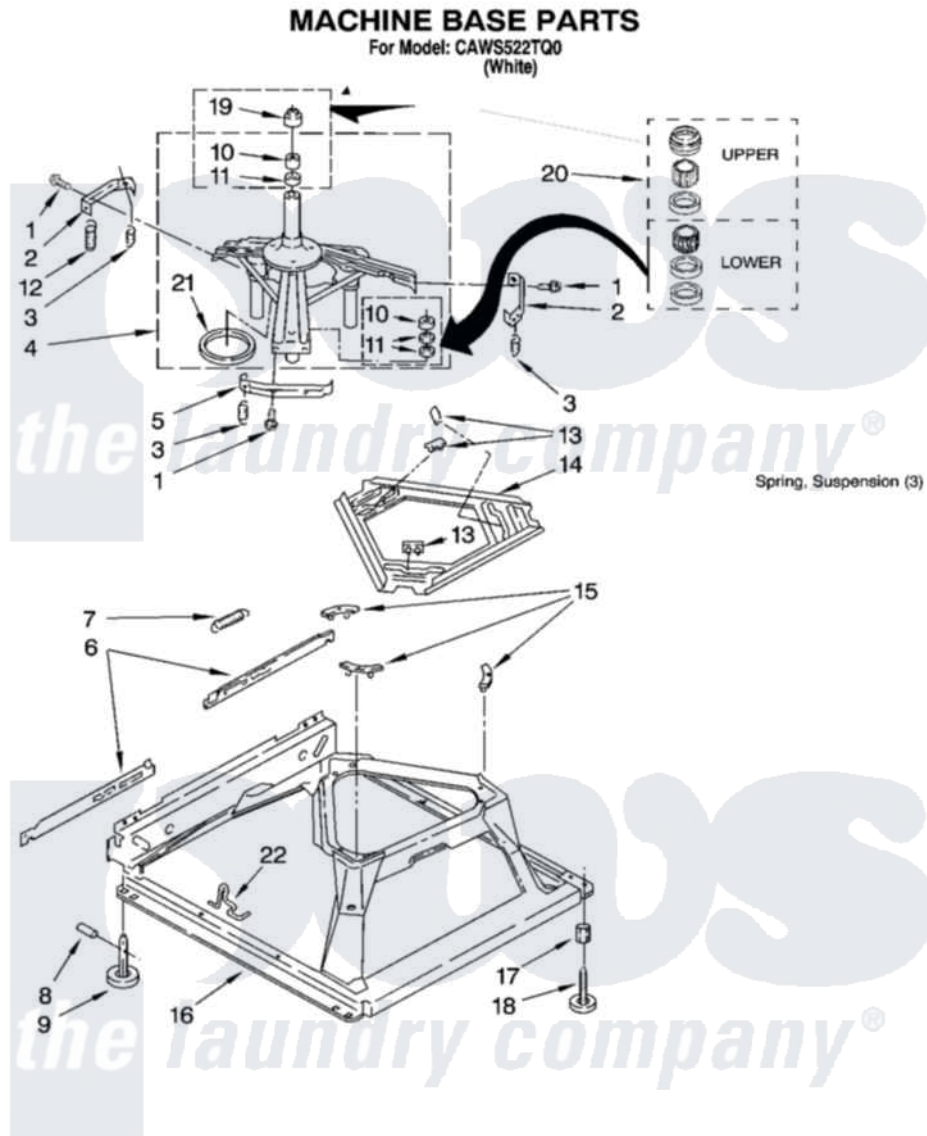

Whirlpool CAWS522TQ0 05 - MACHINE BASE PARTS

Whirlpool Residential Whirlpool CAWS522TQ0 Washer Parts Parts Diagram 05 - MACHINE BASE PARTS
[Click on the part number to view part](#)

| Item | Original Part Number | Replaced By | Status | Part Description |
|------|-------------------------|-------------------------|--------|--------------------------|
| 1 | 3400076 | | | Screw, Bracket Mounting |
| 2 | 64067 | | | Bracket, Spring Outer |
| 3 | 63907 | | | Spring, Suspension |
| 4 | 8575214 | 280184 | | Support |
| 5 | 64065 | | | Bracket, Spring Outer |
| 6 | 63466 | | | Link, Leveling Mechanism |
| 7 | 62597 | 8316845 | | Spring |
| 8 | 62837 | | | Pin, Knurled |
| 9 | 62596 | 285244 | | Feet-Leveling |
| 10 | 8546455 | | | Bearing, Centerpost |
| 11 | 357409 | 359449 | | Seal, Agitator Shaft |
| 12 | 8534035 | 285901 | | Spring |
| 13 | 62568 | 285219 | | Pad |
| 14 | 3946509 | | | Plate, Suspension |
| 15 | 3363660 | 285744 | | Pad |
| 16 | 3946512 | 285771 | | Base |

| | | |
|----|---------------------------|---|
| 17 | 3359452 | Nut, Lock |
| 18 | W10001130 | Foot, Leveling |
| 19 | 8577376 | Seal, Centerpost |
| 20 | 285203 | Centerpost Bearing Kit |
| 21 | 63134 | Ring, Sound Deadening |
| 22 | 63806 | W10145155 Retainer, Suspension Spring |