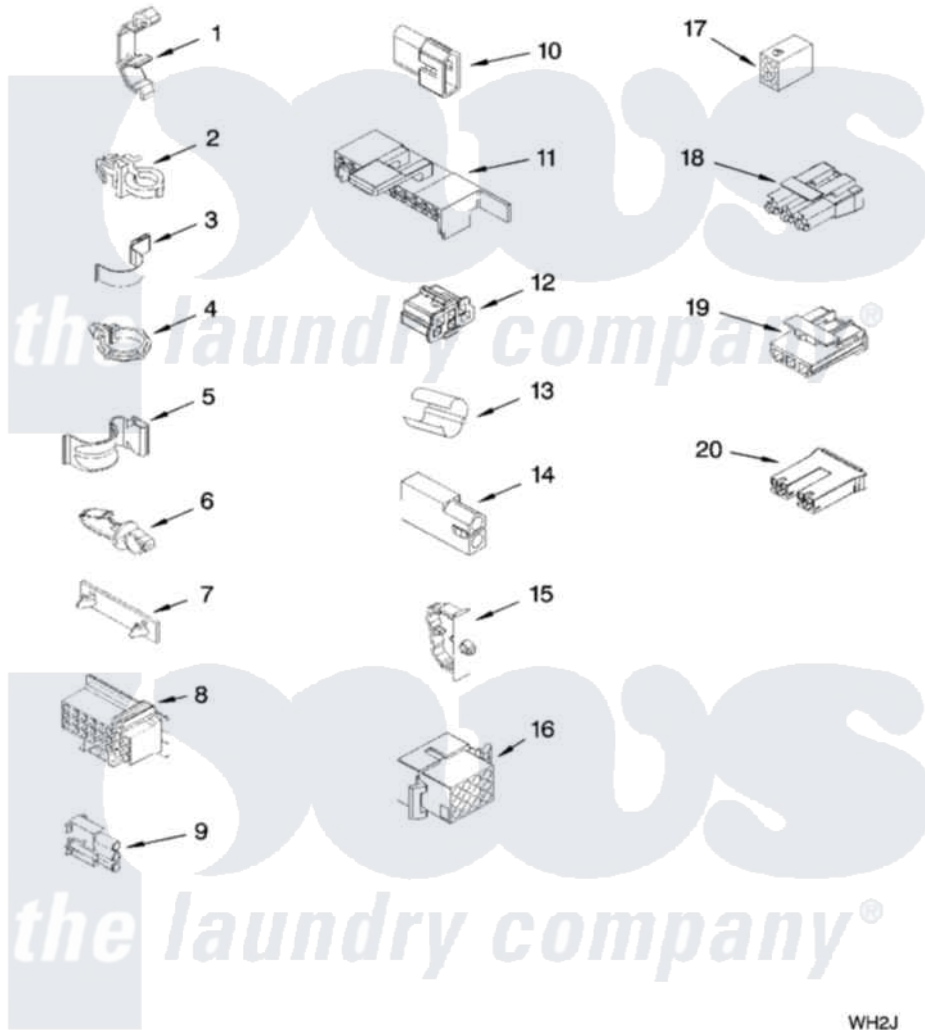

# Whirlpool CAWS522TQ0 06 - WIRING HARNESS PARTS

## WIRING HARNESS PARTS

For Model: CAWS522TQ0  
(White)

W10138805

9

WH2J

Whirlpool [Residential Whirlpool CAWS522TQ0 Washer Parts](#) Parts Diagram 06 - WIRING HARNESS PARTS  
Click on the part number to view part

Item	Original Part Number	Replaced By	Status	Part Description
1	<a href="#">3349557</a>			Retainer, Harness
2	388498		Not Available	Clip, Harness
3	3347812	<a href="#">8528351</a>		Clip
4	3352501	<a href="#">8559320</a>		Restraint, Hose
5	<a href="#">90016</a>			Clip, Pressure Switch Hose
6	3390496	<a href="#">8281256</a>		Clip, Harness
7	<a href="#">389379</a>			Retainer, Side To Feature Panel
8	<a href="#">3948614</a>			Disconnect Block
"	<a href="#">352089</a>			Timer, Block Disconnect
9	<a href="#">62889</a>			Receptacle, Terminal
10	<a href="#">353424</a>			Plug, Terminal
11	<a href="#">62505</a>			Block, Disconnect
12	<a href="#">3347243</a>			Block, Disconnect
13	<a href="#">63523</a>			Harness, Protector
14	<a href="#">717252</a>			Receptacle, Terminal
15	<a href="#">3352944</a>			Clip, Harness

16	3390423		Not Available	Block, Disconnect (12-Way) (Timer) (Use Term. 94613)
17	3347730		Not Available	Receptacle, (6-Way) (Use Term. 94613)
18	3948617	<a href="#">2172937</a>		Connector
19	<a href="#">3360056</a>			Connector
20	<a href="#">3354925</a>			Block, Connector
"	<a href="#">3354926</a>			Block, Connector