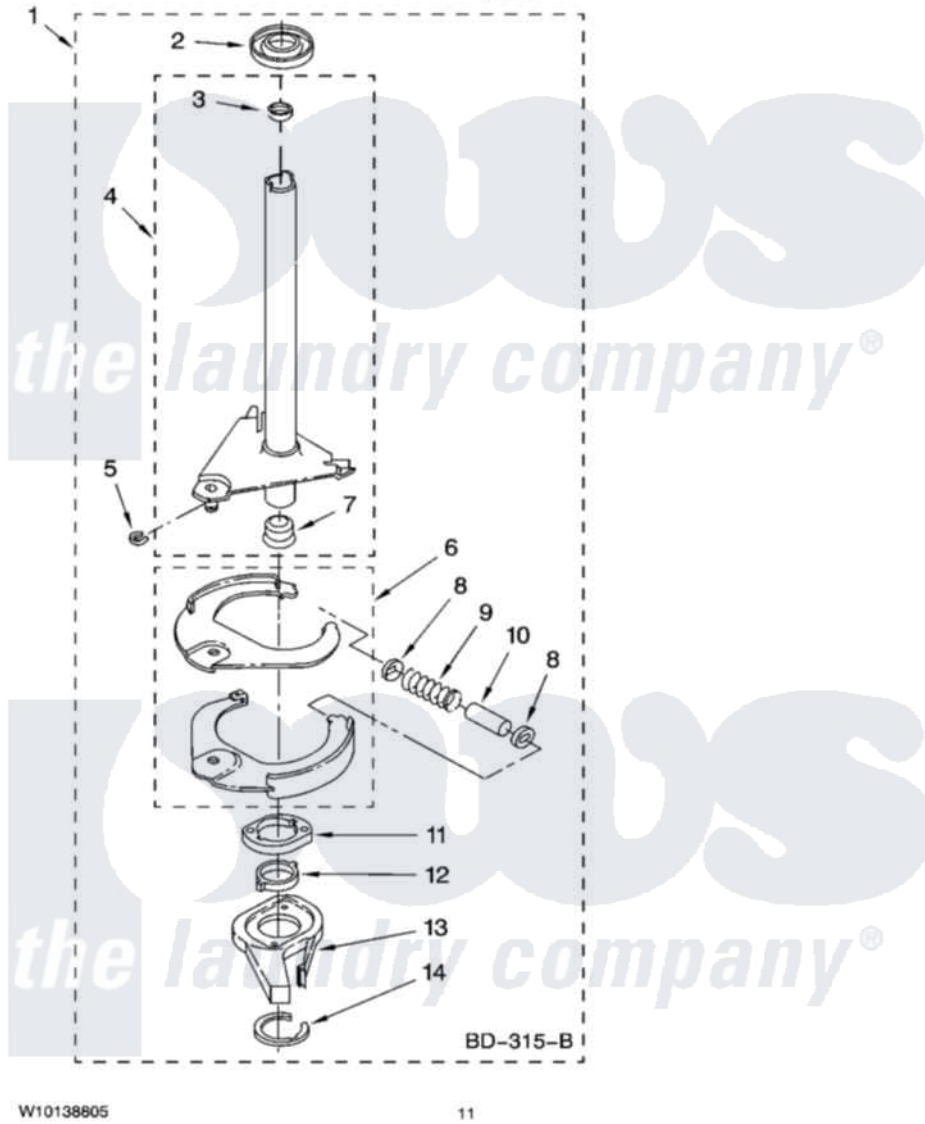

Whirlpool CAWS522TQ0 07 - BRAKE AND DRIVE TUBE PARTS

BRAKE AND DRIVE TUBE PARTS

For Model: CAWS522TQ0
(White)

W10138805

11

Whirlpool Residential Whirlpool CAWS522TQ0 Washer Parts Parts Diagram 07 - BRAKE AND DRIVE TUBE PARTS
Click on the part number to view part

Item	Original Part Number	Replaced By	Status	Part Description
1	388952	285792		Basketdrive
2	62658			Ring, Thrust
3	356427			Seal, Spin Pinion
4	64027	64208		Tube-Spin
5	64035	W10083190		Ring, Retaining
6	64232	285438		Shoe-Brake
7	62703	8546462		"T" Bearing, Spin Tube
8	3353956	285658		Sleeve
9	387806		Not Available	Spring, Brake
10	3355360	285658		Sleeve
11	661516	8546461		Cam, Brake Release
12	63022			Sleeve, Cam
13	64194	285790		Lining
14	90368	W10083200		Ring, Retaining
"	BLANK		Not Available	Following Parts Not Illustrated
"	285208			Lubricant