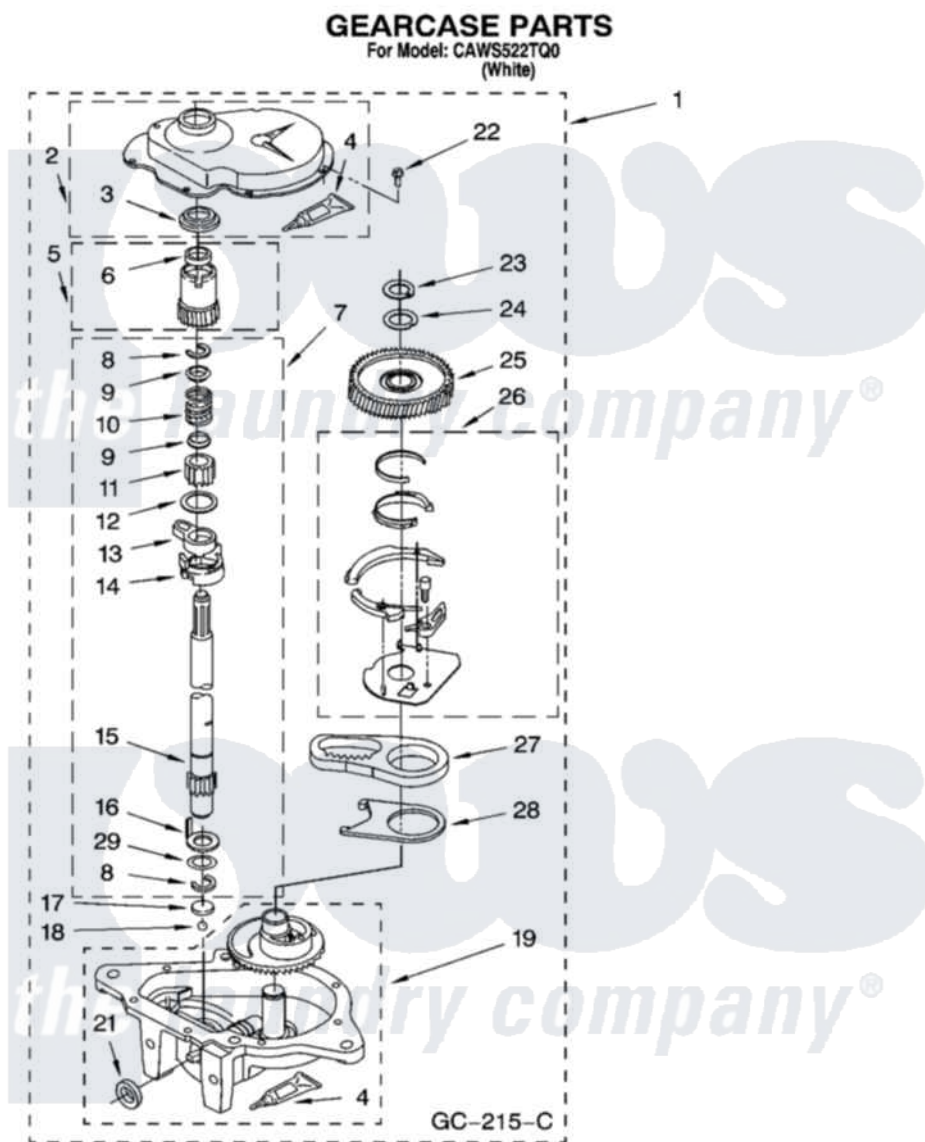

Whirlpool CAWS522TQ0 08 - GEARCASE PARTS, OPTIONAL PARTS
(NOT INCLUDED)

12

W10138805

Whirlpool Residential Whirlpool CAWS522TQ0 Washer Parts Parts Diagram 08 - GEARCASE PARTS, OPTIONAL PARTS (NOT INCLUDED)

Click on the part number to view part

Item	Original Part Number	Replaced By	Status	Part Description
1	3360630	3360629		Gearcase
2	285202			Cover, Gearcase
3	3349985			Seal, Gearcase Cover
4	285195			Sealer Sealer, Gasket
5	63320	285362		Gear and Pinion
6	356427			Seal, Spin Pinion
7	389387			Shaft, Agitator
8	90369		Not Available	Ring, Retaining (2)
9	62677			Retainer, Spring
10	62676			Spring, Agitator
11	63273	285509		Shaft, Agitator
12	62619			Washer, Agitator Gear
13	62580	285206		Cam-Agitator
14	62581	285206		Cam-Agitator
15	285509			Shaft, Agitator

16	62618		Washer, Cam Thrust
17	16018	285205	Bearing
18	85529	285205	Bearing
19	389230	285515	Gearcase
21	285352		Seal Kit, Thrust Plug
22	3351614		Screw, Gearcase Cover Mounting
23	3362552	285765	Ring-Retrn
24	285735	285766	Washer Kit, Thrust
25	62570	285362	Gear and Pinon
26	388253	999516	Shelf-Glas
27	3349296	8546456	Rack, Connecting
28	62621		Actuator, Shift
29	388815		Washer, Intermediate 1 3976263 Miscellaneous Parts Bag 2 3976300 Washer, Inlet Hose 3 3366913 Clamp, Hose
	72017		Paint, Touch-Up
"	350938		Paint, Pressurized Spray B
"	350930		Paint, Pressurized Spray B
"	799344		Paint, Touch-Up)
"	BLANK	Not Available	OIL
"	350572		Oil
"	BLANK	Not Available	LUBRICANT
"	285208		Lubricant
"	BLANK	Not Available	SEALER
"	285195		Sealer Sealer, Gasket
"	BLANK	Not Available	ACCESSORY PARTS
"	367031		Water System Parts
"	280129	280129A	Break-Sphn
"	280130	280130A	Adapter
"	280131	40922	Hose