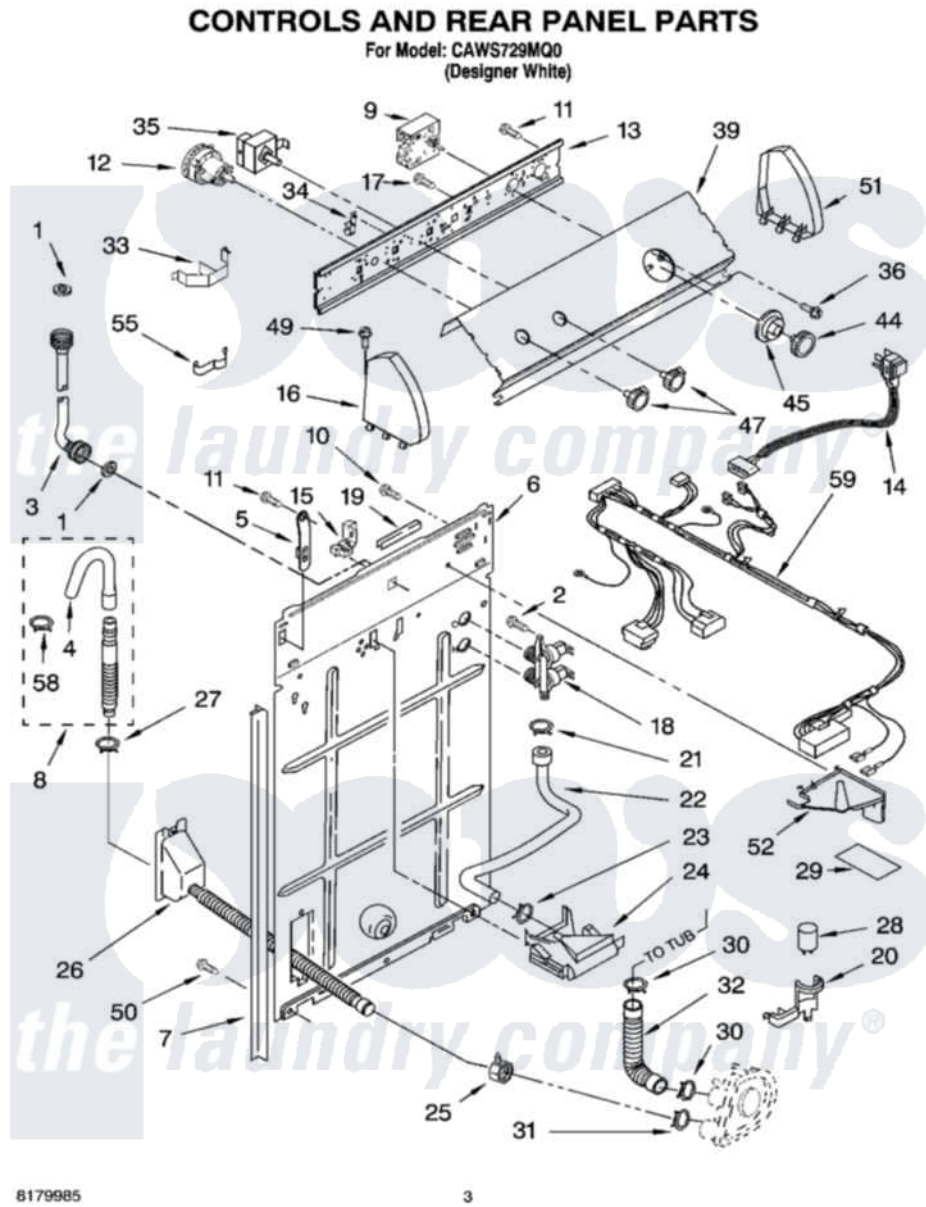

Whirlpool CAWS729MQ0 02 - CONTROL AND REAR PANEL PARTS

Whirlpool Residential Whirlpool CAWS729MQ0 Washer Parts Parts Diagram 02 - CONTROL AND REAR PANEL PARTS
Click on the part number to view part

Item	Original Part Number	Replaced By	Status	Part Description
1	3976300	16123		Washer Inlet-Hose Miscellaneous Parts Must be Ordered Separately.
2	9740848			Screw, Mixing Valve Mounting
3	3949374	89503		Hose-Inlet
"	3949375	89503		Hose-Inlet
4	3357027			Nozzle, Hose Drain
5	8318255	8568314		Strap, Console
6	3357978			Panel, Rear
7	62747			Pad, Rear Panel
8	3951609	285664		Hose
"	661577	285666		Hose
"	3357090	285702		Hose
9	3955489			Timer, Control
10	3351614			Screw, Gearcase Cover Mounting
11	90767			Screw, 8A X 3/8 HeX Washer Head Tapping

12	3366847	W10337780	Switch-WL
13	3948608		Bracket, Control
14	661661	285800	Cord-Power
15	3952821	285777	Relief-Str
16	8274437	279960	Endcap
17	3400073		Screw, Ground
18	3952164	285805	Valve-Inlet
19	303294	3367669	Protector, Edge
20	8318201	8318046	Clip, Capacitor
21	8533946	596669	Clamp, Manifold
22	8317974	8317926	Hose, Vacuum Break
23	9724996	596669	Clamp, Manifold
24	387606	3360977	Break-Vac
25	3976395		Restraint, Hose
26	8317940	W10358149	Drain Hose Assembly
27	3366912	356138	Clamp, Hose
28	661606	8572717	Capacitor, Motor Start
29	3976286		Shield, Capacitor
30	3363366	616099	Clamp
31	8317496	285655	Clamp, Hose
32	3951449	285871	Hose
33	8055003		Clip, Harness And Pressure Switch
34	8317975		Restraint, Harness
35	661612	W10168256	Switch, Water Temperature
36	3400818		Screw, Timer Mounting
39	3956224		Panel, Console
44	3951026	3957821	Knob, Timer
45	3950762	3957841	Dial, Timer
47	3950759	3957796	Knob, Control
49	388326		Screw, 8-18 X 1.25
50	62863	3390631	Screw, 10-16 X 3/8
51	8274434	279960	Endcap
52	8539874		Shield, Suds
55	3347812	8528351	Clip
58	3366913	3357331	Clamp, Drain
59	3956544		Harness, Wiring