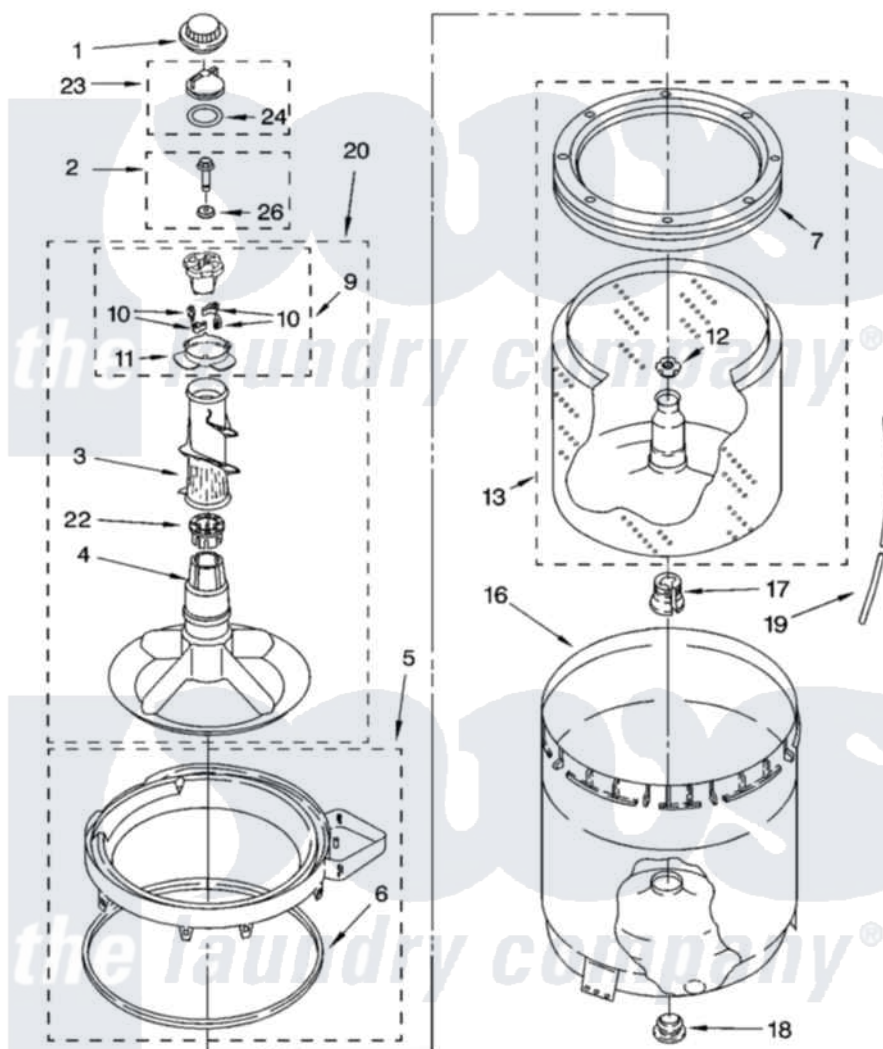

Whirlpool CAWS729MQ0 03 - AGITATOR, BASKET AND TUB PARTS

AGITATOR, BASKET AND TUB PARTS

For Model: CAWS729MQ0
(Designer White)

8179985

5

Whirlpool [Residential Whirlpool CAWS729MQ0 Washer Parts](#) Parts Diagram 03 - AGITATOR, BASKET AND TUB PARTS

[Click on the part number to view part](#)

Item	Original Part Number	Replaced By	Status	Part Description
1	3355758			Cap, Agitator
2	358237			Screw And Washer
3	3348752			Mover, Clothes
4	3347288			Agitator
5	8528150	W10445870		Ring-Tub
6	3976308			Gasket, Tub Ring
7	8519788	387240		Ring, Balance
9	3363663	285811		Cam-Agitator
10	3366877	80040		Dog-Agitator
11	3363661			Bearing, Driven Cam
12	21366			Nut, Spanner
13	8526017	W10389329		Clothes Container, Assembly
16	63849			Strain Relief, Power Cord
17	389140			Tub Block, Basket Drive
18	383727			Gasket, Centerpod
19	3347780	353244		Hose, Pressure Switch