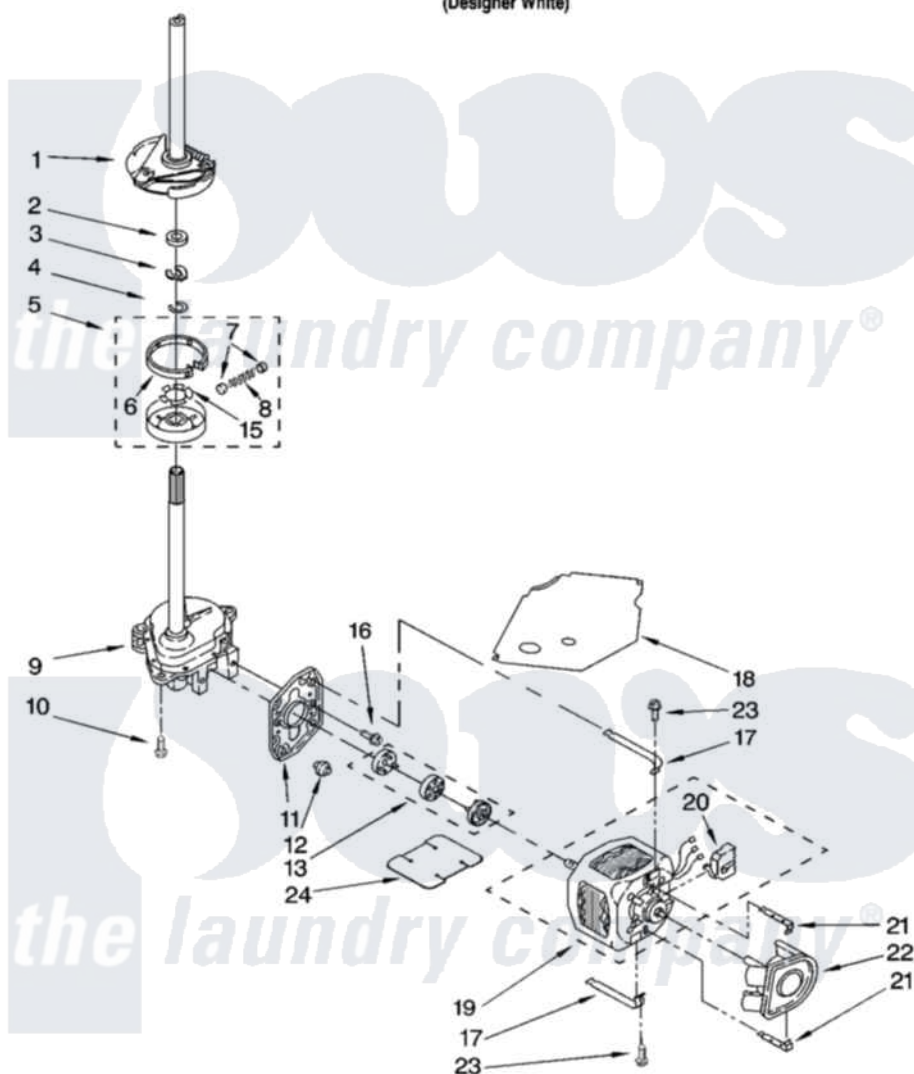

Whirlpool CAWS729MQ0 04 - BRAKE, CLUTCH, GEARCASE, MOTOR AND PUMP PARTS

BRAKE, CLUTCH, GEARCASE, MOTOR AND PUMP PARTS

For Model: CAWS729MQ0
(Designer White)

8179985

7

Whirlpool [Residential Whirlpool CAWS729MQ0 Washer Parts](#) Parts Diagram 04 - BRAKE, CLUTCH, GEARCASE, MOTOR AND PUMP PARTS
Click on the part number to view part

Item	Original Part Number	Replaced By	Status	Part Description
1	388952	285792		Basketdrive
2	63292			Washer, Spin Tube Thrust
3	62697	W10080230		Ring, Spin Tube Support
4	63283	285353		Ring
5	3951311	285785		Clutch
6	3951308	285790		Lining
7	62646			Cap, Clutch Spring
8	3946792			Spring And Damper Assembly
9	3360630	3360629		Gearcase
10	3357334	3400516		Screw Anti-Rattle
11	62611			Plate, Motor Mount To Gearcase
12	62691			Grommet, Motor
13	285753	285753A		Coupling
15	3355454			Clip, Main Drive

16	3400516		Screw Anti-Rattle
17	3349637	W10086010	Retainer, Motor
18	3362089		Shield, Tub To Motor
19	8528157	661600	Motor, Main Drive
20	3952056		Switch, Main Drive Motor
21	8546127		Retainer, Pump
22	3363394		Pump
23	3387485	273556	Screw, 10-16 X 5/8
24	3946532		Shield, Motor