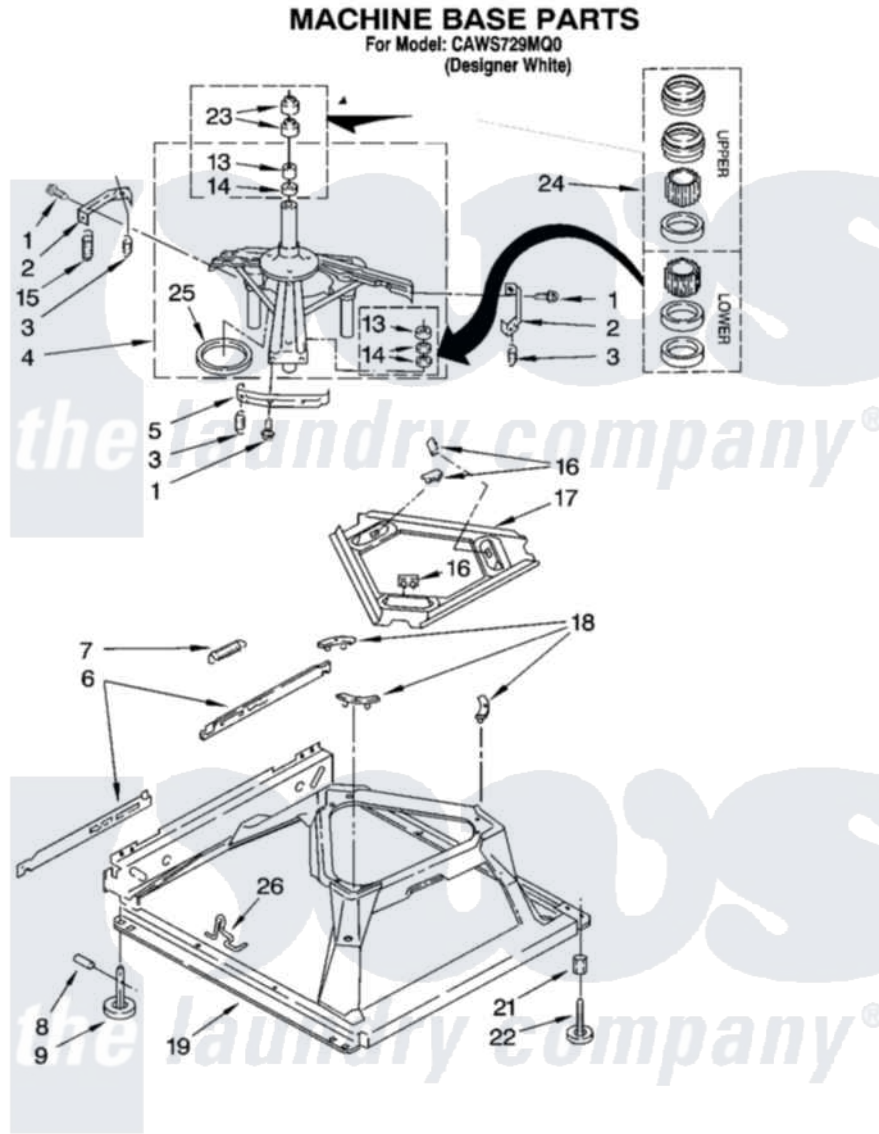

# Whirlpool CAWS729MQ0 05 - MACHINE BASE PARTS

8

8179985

Whirlpool Residential Whirlpool CAWS729MQ0 Washer Parts Parts Diagram 05 - MACHINE BASE PARTS  
 Click on the part number to view part

Item	Original Part Number	Replaced By	Status	Part Description
1	<a href="#">3400076</a>			Screw, Bracket Mounting
2	<a href="#">64067</a>			Bracket, Spring Outer
3	<a href="#">63907</a>			Spring, Suspension
4	3362087	<a href="#">280184</a>		Support
5	<a href="#">64065</a>			Bracket, Spring Outer
6	<a href="#">63466</a>			Link, Leveling Mechanism
7	62597	<a href="#">8316845</a>		Spring
8	<a href="#">62837</a>			Pin, Knurled
9	62596	<a href="#">285244</a>		Feet-Leveling
13	3347047	<a href="#">8546455</a>		Bearing, Centerpost
14	357409	<a href="#">359449</a>		Seal, Agitator Shaft
15	388492	<a href="#">W10250667</a>		Spring, Counterweight
16	62568	<a href="#">285219</a>		Pad
17	<a href="#">3946509</a>			Plate, Suspension
18	3363660	<a href="#">285744</a>		Pad
19	3946512	<a href="#">285771</a>		Base

21	<a href="#">3359452</a>		Nut, Lock
22	389102	<a href="#">W10001130</a>	Foot, Leveling
23	356934	<a href="#">8577376</a>	Seal, Centerpost
24	<a href="#">285203</a>		Centerpost Bearing Kit
25	<a href="#">63134</a>		Ring, Sound Deadening
26	63806	<a href="#">W10145155</a>	Retainer, Suspension Spring