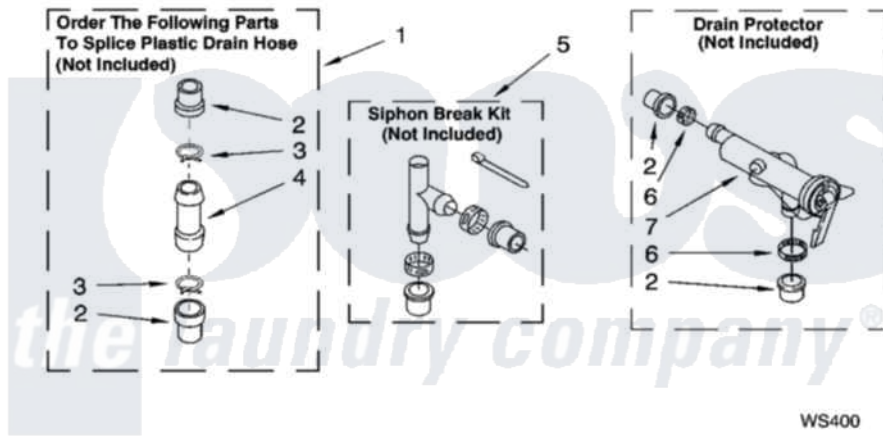

WATER SYSTEM PARTS

For Model: CAWS729MQ0
(Designer White)

WS400

8179985

11

Whirlpool [Residential Whirlpool CAWS729MQ0 Washer Parts](#) Parts Diagram 07 - WATER SYSTEM PARTS
Click on the part number to view part

Item	Original Part Number	Replaced By	Status	Part Description
1	285442			Water System Parts
2	285321			Water System Parts
3	370447	285655		Clamp, Hose
4	16272			Connector, Straight
5	285320			Water System Parts
6	65349	285655		Clamp, Hose
7	367031			Water System Parts