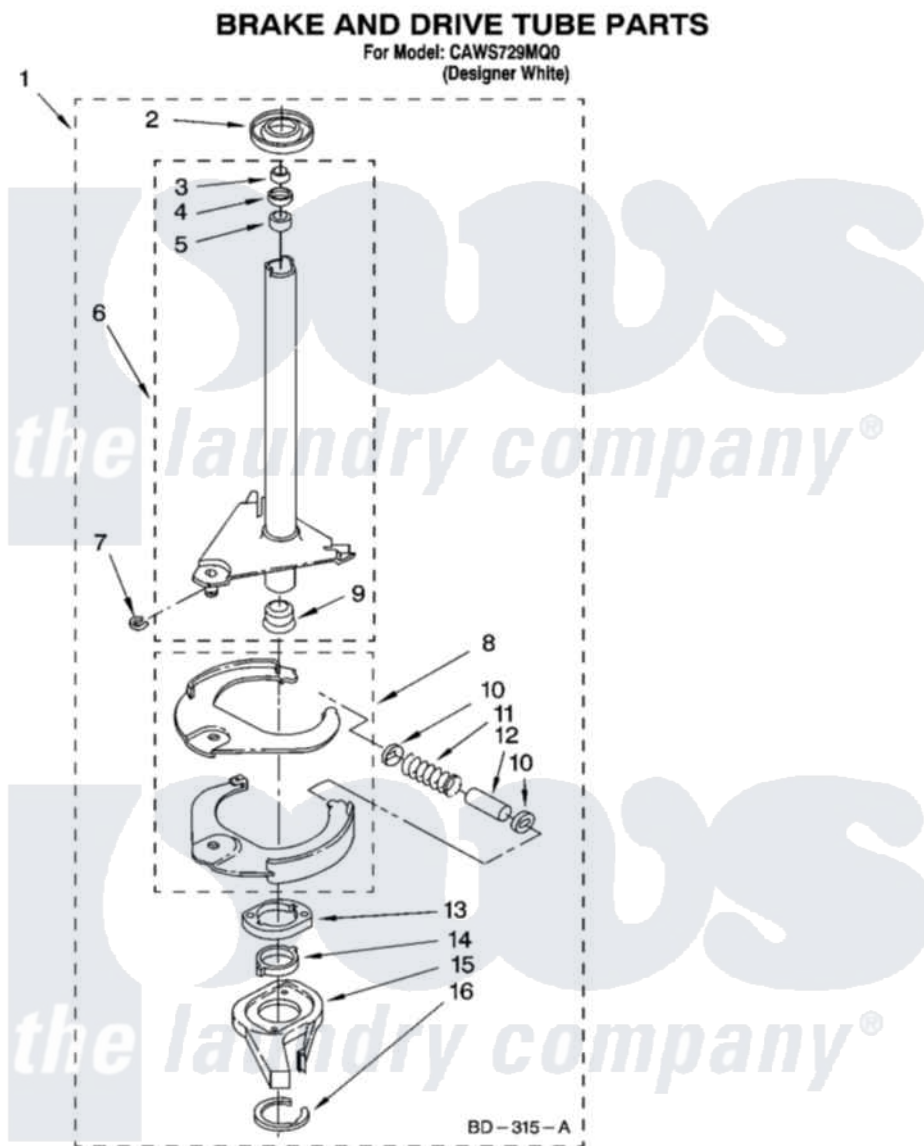

Whirlpool CAWS729MQ0 08 - BRAKE AND DRIVE TUBE PARTS

12

8179985

Whirlpool [Residential Whirlpool CAWS729MQ0 Washer Parts](#) Parts Diagram 08 - BRAKE AND DRIVE TUBE PARTS

[Click on the part number to view part](#)

Item	Original Part Number	Replaced By	Status	Part Description
1	388952	285792		Basketdrive
2	62658			Ring, Thrust
3	91939			Seal, Shaft
4	356427			Seal, Spin Pinion
5	356937			Spacer, Drive Tube
6	64027	64208		Tube-Spin
7	64035	W10083190		Ring, Retaining
8	64232	285438		Shoe-Brake
9	62703	8546462		"T" Bearing, Spin Tube
10	62648	285658		Sleeve
11	387806		Not Available	Spring, Brake
12	62909	285658		Sleeve
13	63023	8546461		Cam, Brake Release
14	63022			Sleeve, Cam
15	64194	285790		Lining
16	90368	W10083200		Ring, Retaining

" N/A

Not Available

FOLLOWING PARTS NOT
ILLUSTRATED

" [285208](#)

Lubricant