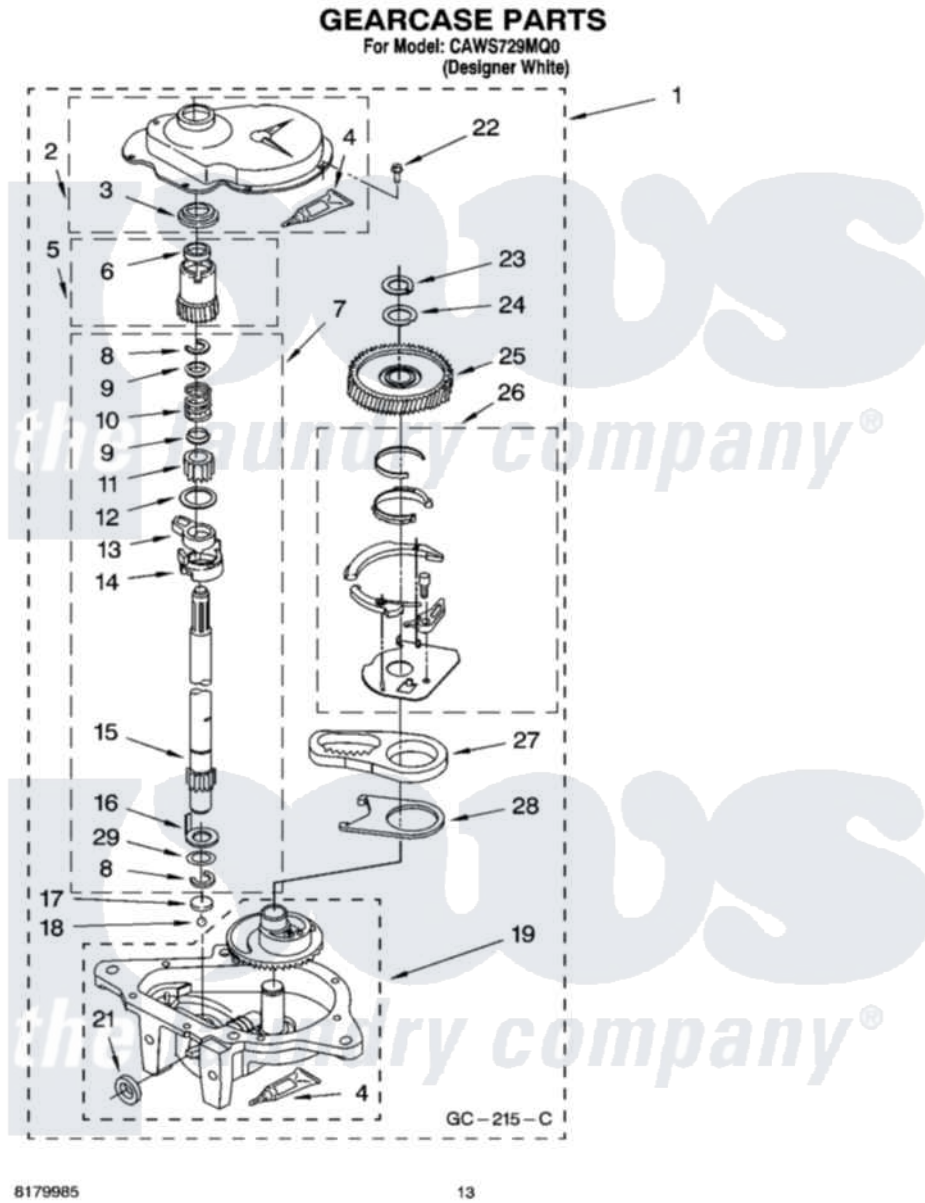

Whirlpool CAWS729MQ0 09 - GEARCASE PARTS

Whirlpool [Residential Whirlpool CAWS729MQ0 Washer Parts](#) Parts Diagram 09 - GEARCASE PARTS
Click on the part number to view part

Item	Original Part Number	Replaced By	Status	Part Description
1	3360630	3360629		Gearcase
2	285202			Cover, Gearcase
3	3349985			Seal, Gearcase Cover
4	285195			Sealer Sealer, Gasket
5	63320	285362		Gear and Pinion
6	356427			Seal, Spin Pinion
7	389387			Shaft, Agitator
8	90369		Not Available	Ring, Retaining (2)
9	62677			Retainer, Spring
10	62676			Spring, Agitator
11	63273	285509		Shaft, Agitator
12	62619			Washer, Agitator Gear
13	62580	285206		Cam-Agitator
14	62581	285206		Cam-Agitator
15	285509			Shaft, Agitator
16	62618			Washer, Cam Thrust

17	16018	285205	Bearing
18	85529	285205	Bearing
19	389230	285515	Gearcase
21	285352		Seal Kit, Thrust Plug
22	3351614		Screw, Gearcase Cover Mounting
23	3362552	285765	Ring-Retr
24	285735	285766	Washer Kit, Thrust
25	62570	285362	Gear and Pinon
26	388253	999516	Shelf-Glas
27	3349296	8546456	Rack, Connecting
28	62621		Actuator, Shift
29	388815		Washer, Intermediate 1 3976263 Miscellaneous Parts Bag 2 3976300 Washer, Inlet Hose 3 3366913 Clamp, Hose