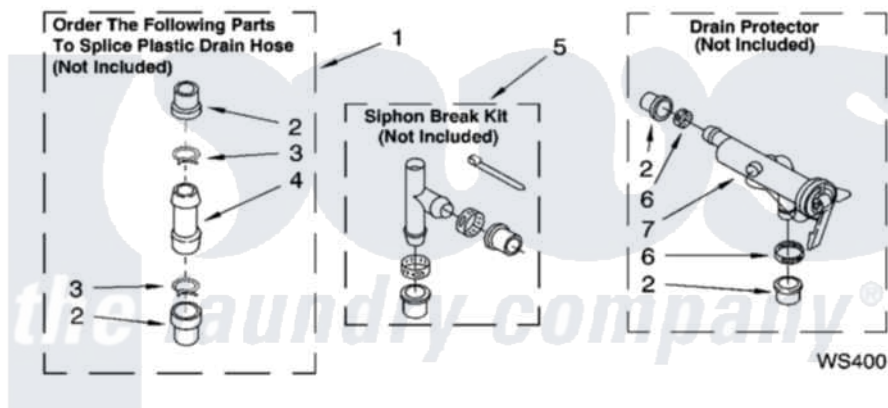

**WATER SYSTEM PARTS**

For Models: CAWS833RQ1, CAWS833RT1  
(White) (Biscuit)

8181007

11

Whirlpool [Residential Whirlpool CAWS833RQ1 Washer Parts](#) Parts Diagram 07 - WATER SYSTEM PARTS

Click on the part number to view part

Item	Original Part Number	Replaced By	Status	Part Description
1	<a href="#">285442</a>			Water System Parts
2	<a href="#">285321</a>			Water System Parts
3	370447	<a href="#">285655</a>		Clamp, Hose
4	<a href="#">16272</a>			Connector, Straight
5	<a href="#">285320</a>			Water System Parts
6	65349	<a href="#">285655</a>		Clamp, Hose
7	<a href="#">367031</a>			Water System Parts