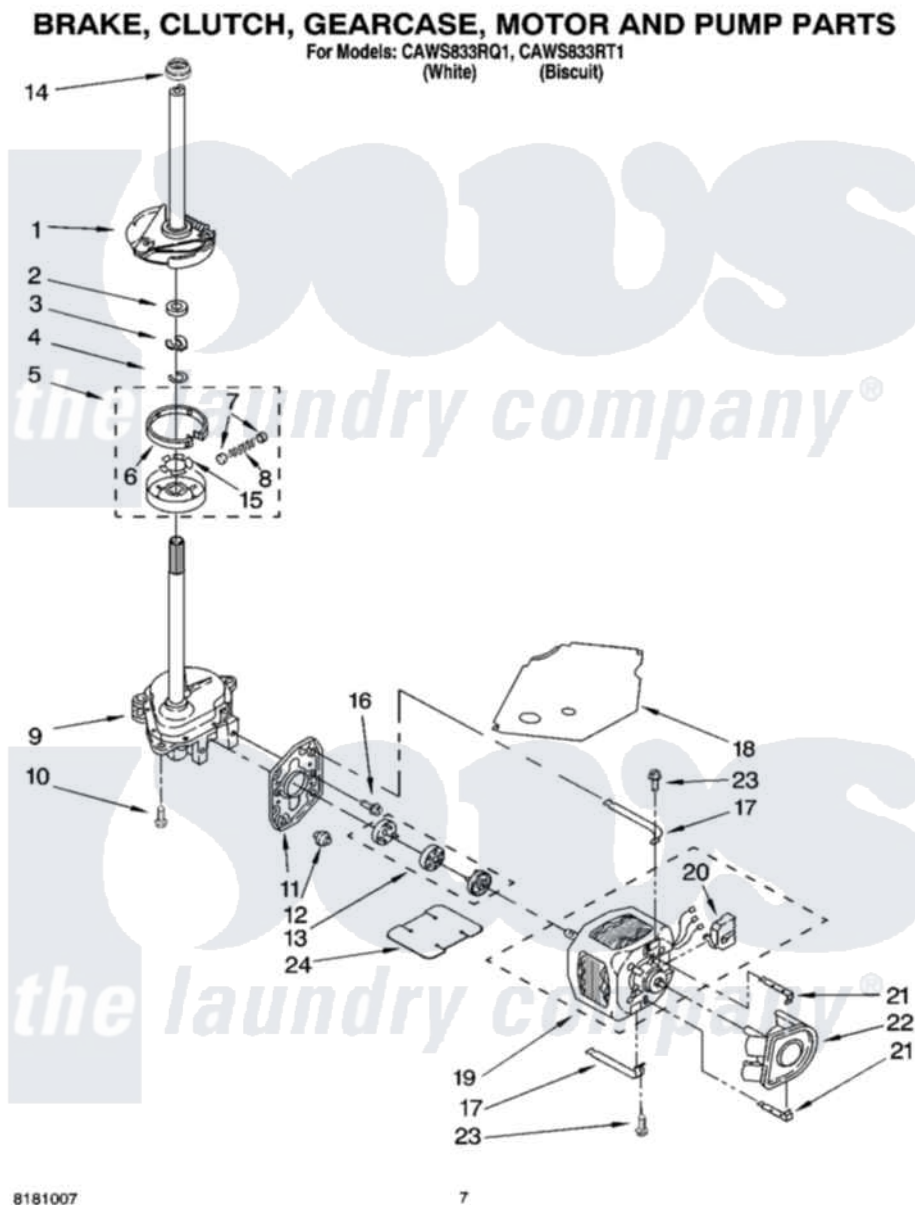

Whirlpool CAWS833RT1 04 - BRAKE, CLUTCH, GEARCASE, MOTOR AND PUMP PARTS

Whirlpool [Residential Whirlpool CAWS833RT1 Washer Parts](#) Parts Diagram 04 - BRAKE, CLUTCH, GEARCASE, MOTOR AND PUMP PARTS
Click on the part number to view part

Item	Original Part Number	Replaced By	Status	Part Description
1	388952	285792		Basketdrive
2	63292			Washer, Spin Tube Thrust
3	62697	W10080230		Ring, Spin Tube Support
4	63283	285353		Ring
5	3951311	285785		Clutch
6	3951308	285790		Lining
7	62646			Cap, Clutch Spring
8	3946792			Spring And Damper Assembly
9	3360630	3360629		Gearcase
10	3357334	3400516		Screw Anti-Rattle
11	62611			Plate, Motor Mount To Gearcase
12	62691			Grommet, Motor
13	285753	285753A		Coupling
14	8577374			Seal, Centerpost

15	3355454		Clip, Main Drive
16	3400516		Screw Anti-Rattle
17	3349637	W10086010	Retainer, Motor
18	3362089		Shield, Tub To Motor
19	8528157	661600	Motor, Main Drive
20	3952056		Switch, Main Drive Motor
21	8546127		Retainer, Pump
22	3363394		Pump
23	3387485	273556	Screw, 10-16 X 5/8
24	3946532		Shield, Motor