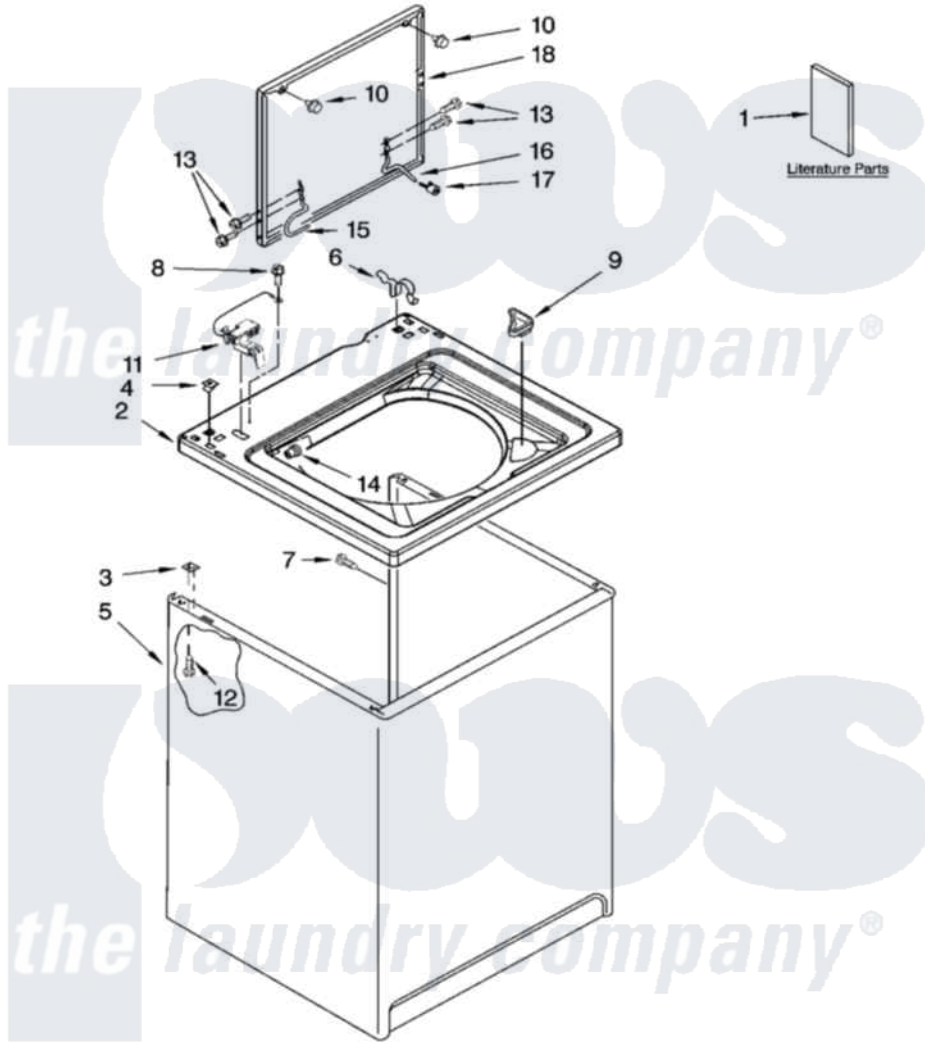

Whirlpool CAWS833ST0 01 - TOP AND CABINET PARTS

TOP AND CABINET PARTS

For Models: CAWS833SQ0, CAWS833ST0
(White) (Biscuit)

AUTOMATIC
WASHER

2-07 Litho in U.S.A. (drd)

1

Part No. W10113767 Rev. B

[Whirlpool Residential Whirlpool CAWS833ST0 Washer Parts](#) Parts Diagram 01 - TOP AND CABINET PARTS

[Click on the part number to view part](#)

Item	Original Part Number	Replaced By	Status	Part Description
1	W10044800			Installation Instructions
"	8578242		Not Available	Use & Care Guide
"	3955926		Not Available	Feature Sheet
"	W10023796		Not Available	Energy Guide
"	8578910		Not Available	Wiring Diagram
2	8318064			Top
"	8318066			Top
3	62750			Spacer, Cabinet To Top (4)
4	357213			Nut, Push-In
5	63424			Cabinet
"	3954357			Cabinet
6	62780			Clip, Top And Cabinet And Rear Panel
7	3357011	308685		Side Trim)
8	3351614			Screw, Gearcase Cover Mounting
9	3362952			Dispenser, Bleach

10	9724509		Bumper, Lid
11	8318084		Switch, Lid
12	3390631		Screw, 10-16 X 3/8
13	W10119872	W10119828	Screw, Lid Hinge Mounting
14	21258		Bearing, Lid Hinge
15	8318088		Hinge, Lid
16	54583		Hinge, Lid
17	19119		Bumper, Lid Hinge
18	8542383	W10193857	Lid
"	8542385	3957521	Lid