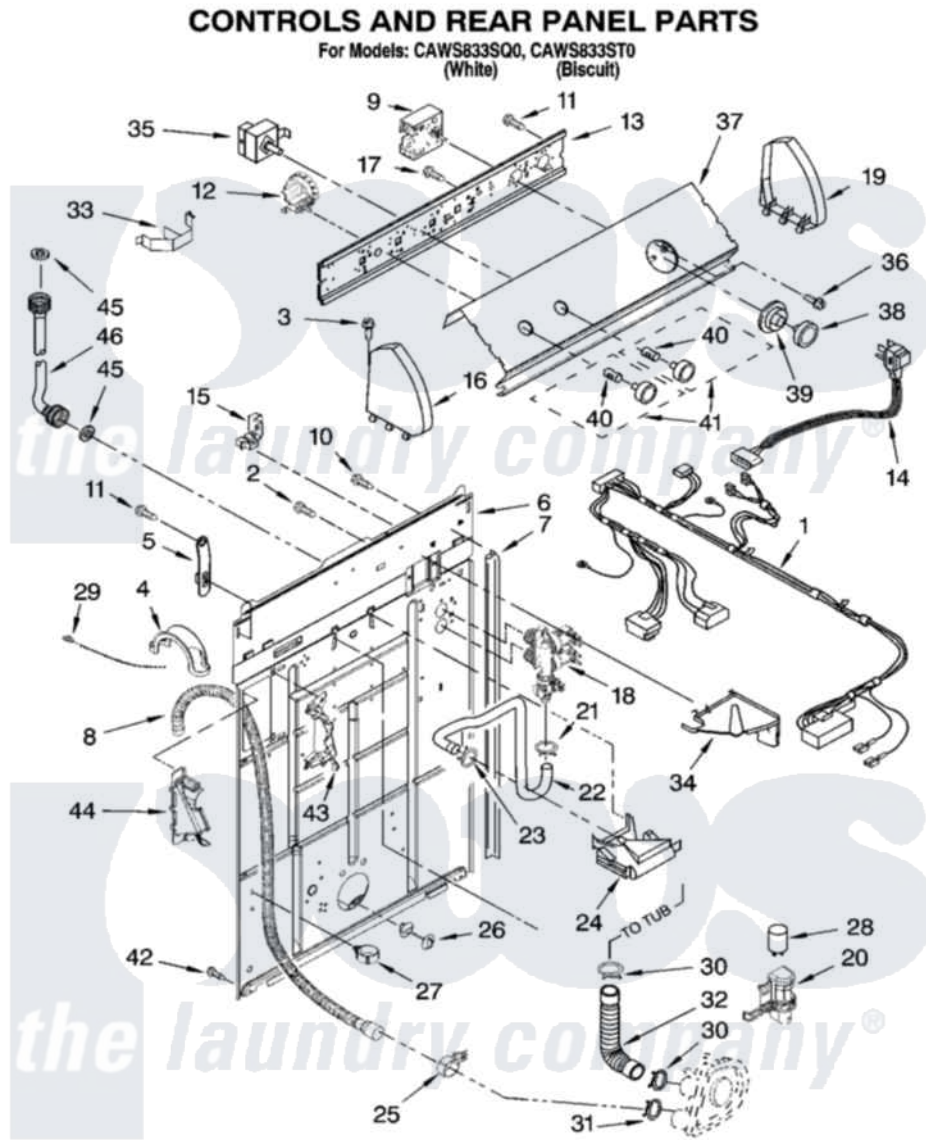

Whirlpool CAWS833ST0 02 - CONTROLS AND REAR PANEL PARTS

W10113767

3

Whirlpool [Residential Whirlpool CAWS833ST0 Washer Parts](#) Parts Diagram 02 - CONTROLS AND REAR PANEL PARTS

[Click on the part number to view part](#)

Item	Original Part Number	Replaced By	Status	Part Description
1	3958079			Harness, Wiring
2	9740848			Screw, Mixing Valve Mounting
3	388326			Screw, 8-18 X 1.25
4	8577378			U-Bend, Drain Hose
5	8568314			Strap, Console
6	8318015			Panel, Rear
7	62747			Pad, Rear Panel
8	8559373	W10096921		Drain Hose Assembly
9	8546685			Timer, Control
10	3351614			Screw, Gearcase Cover Mounting
11	90767			Screw, 8A X 3/8 HeX Washer Head Tapping
12	8577844	W10339251		Switch-WL
13	3948608			Bracket, Control
14	8578842	285800		Cord-Power