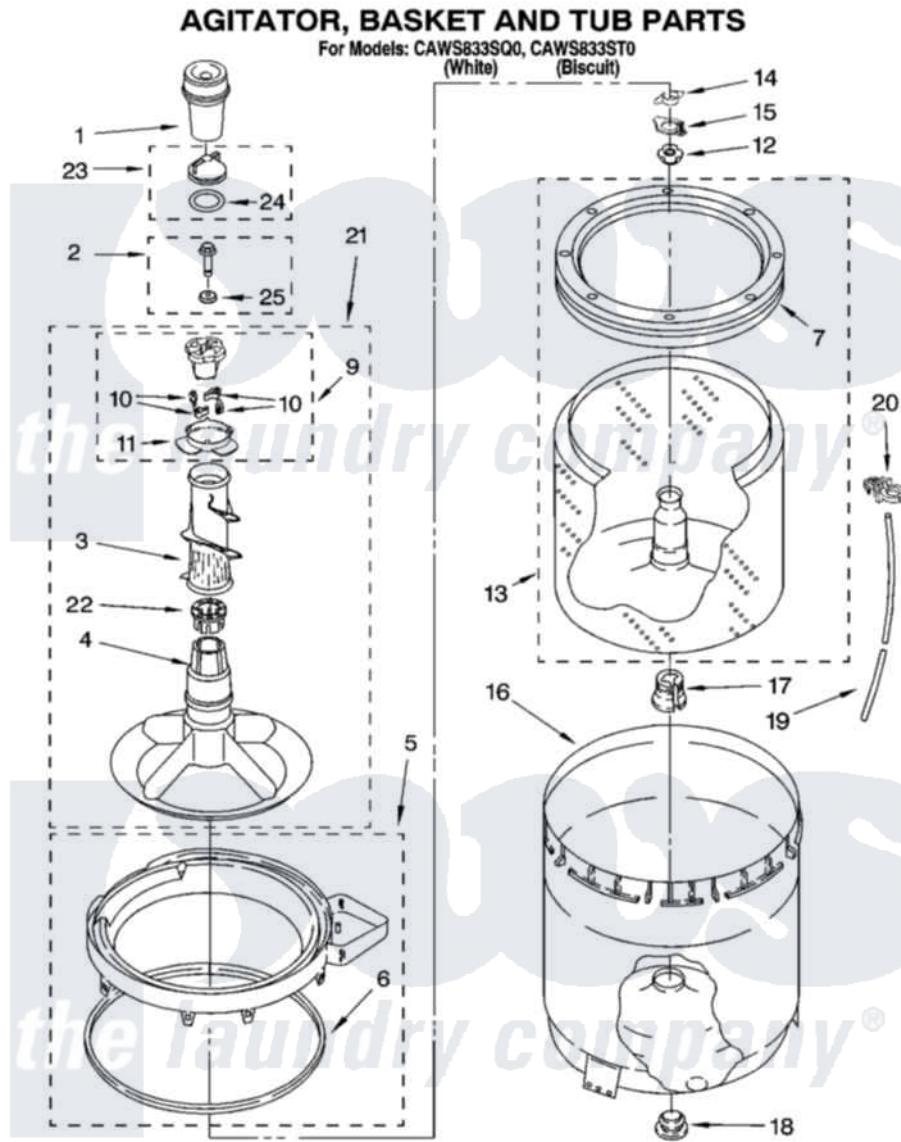

# Whirlpool CAWS833ST0 03 - AGITATOR, BASKET AND TUB PARTS

W10113767

5

Whirlpool Residential Whirlpool CAWS833ST0 Washer Parts Parts Diagram 03 - AGITATOR, BASKET AND TUB PARTS

Click on the part number to view part

Item	Original Part Number	Replaced By	Status	Part Description
1	<a href="#">63580</a>			Dispenser, Fabric Softener
2	<a href="#">358237</a>			Screw And Washer
3	<a href="#">3348752</a>			Mover, Clothes
4	<a href="#">3347288</a>			Agitator
5	8528150	<a href="#">W10445870</a>		Ring-Tub
6	<a href="#">3976308</a>			Gasket, Tub Ring
7	8519788	<a href="#">387240</a>		Ring, Balance
9	3363663	<a href="#">285811</a>		Cam-Agitator
10	3366877	<a href="#">80040</a>		Dog-Agitator
11	<a href="#">3363661</a>			Bearing, Driven Cam
12	<a href="#">21366</a>			Nut, Spanner
13	8526016	<a href="#">W10389328</a>		Clothes Container, Assembly
14	<a href="#">3354845</a>			Clip, Agitator
15	<a href="#">8543666</a>			Washer, Agitator
16	<a href="#">63849</a>			Strain Relief, Power Cord
17	<a href="#">389140</a>			Tub Block, Basket Drive

18	<a href="#">383727</a>		Gasket, Centerpodt
19	3347780	<a href="#">353244</a>	Hose, Pressure Switch
20	<a href="#">2219077</a>		Clip, Pressure Switch Hose
21	3348117	<a href="#">285565</a>	Agitator
22	3350389	<a href="#">285587</a>	Washer
23	3354733	<a href="#">W10074580</a>	Cap, Barrier
24	3348855	<a href="#">W10072840</a>	Fabric Softener
25	<a href="#">3949550</a>		Washer