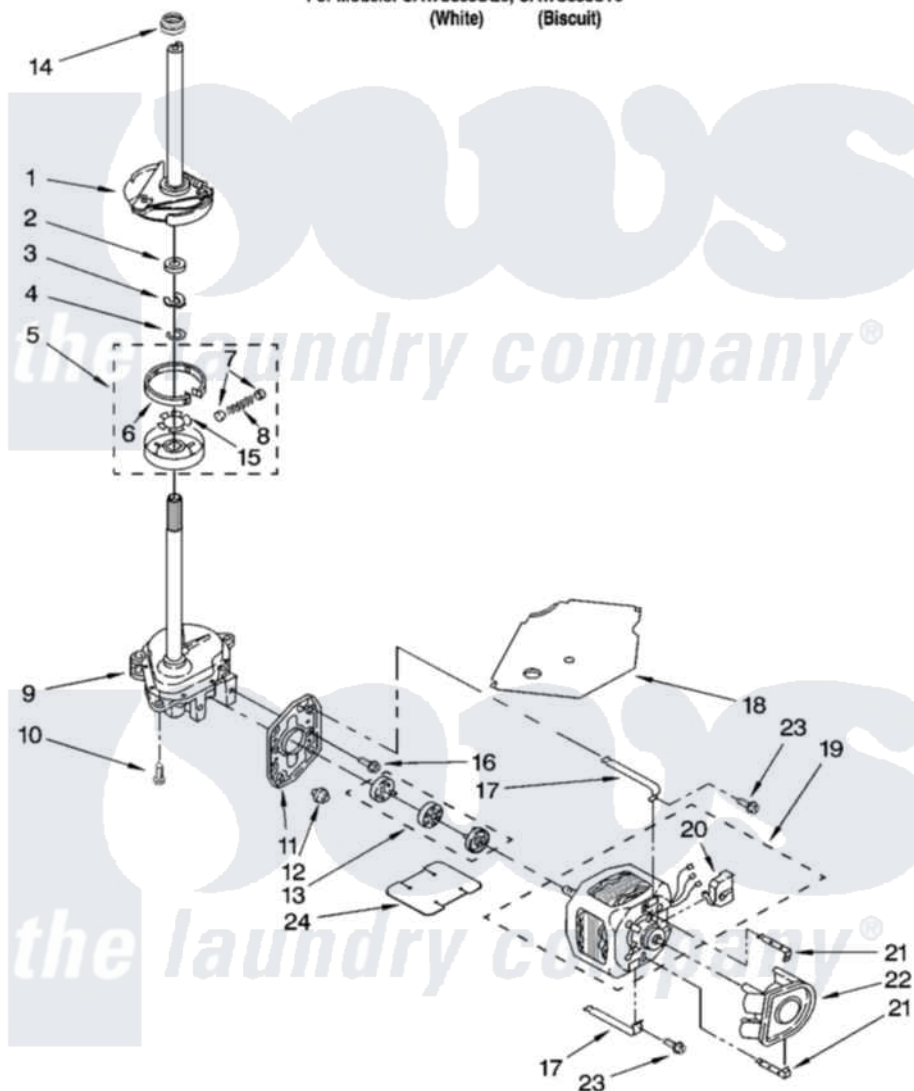

# Whirlpool CAWS833ST0 04 - BRAKE, CLUTCH, GEARCASE, MOTOR AND PUMP PARTS

## BRAKE, CLUTCH, GEARCASE, MOTOR AND PUMP PARTS

For Models: CAWS833SQ0, CAWS833ST0

(White) (Biscuit)

W10113767

7

Whirlpool [Residential Whirlpool CAWS833ST0 Washer Parts](#) Parts Diagram 04 - BRAKE, CLUTCH, GEARCASE, MOTOR AND PUMP PARTS

[Click on the part number to view part](#)

Item	Original Part Number	Replaced By	Status	Part Description
1	388952	<a href="#">285792</a>		Basketdrive
2	<a href="#">63292</a>			Washer, Spin Tube Thrust
3	62697	<a href="#">W10080230</a>		Ring, Spin Tube Support
4	63283	<a href="#">285353</a>		Ring
5	3951311	<a href="#">285785</a>		Clutch
6	3951308	<a href="#">285790</a>		Lining
7	<a href="#">62646</a>			Cap, Clutch Spring
8	<a href="#">3946792</a>			Spring And Damper Assembly
9	3360630	<a href="#">3360629</a>		Gearcase
10	3357334	<a href="#">3400516</a>		Screw Anti-Rattle
11	<a href="#">62611</a>			Plate, Motor Mount To Gearcase
12	<a href="#">62691</a>			Grommet, Motor
13	3364003	<a href="#">285753A</a>		Coupling
14	<a href="#">8577374</a>			Seal, Centerpost

15	<a href="#">3355454</a>		Clip, Main Drive
16	<a href="#">3400516</a>		Screw Anti-Rattle
17	3349637	<a href="#">W10086010</a>	Retainer, Motor
18	<a href="#">3362089</a>		Shield, Tub To Motor
19	8528157	<a href="#">661600</a>	Motor, Main Drive
20	<a href="#">3952056</a>		Switch, Main Drive Motor
21	<a href="#">8546127</a>		Retainer, Pump
22	<a href="#">3363394</a>		Pump
23	3387485	<a href="#">273556</a>	Screw, 10-16 X 5/8
24	<a href="#">3946532</a>		Shield, Motor