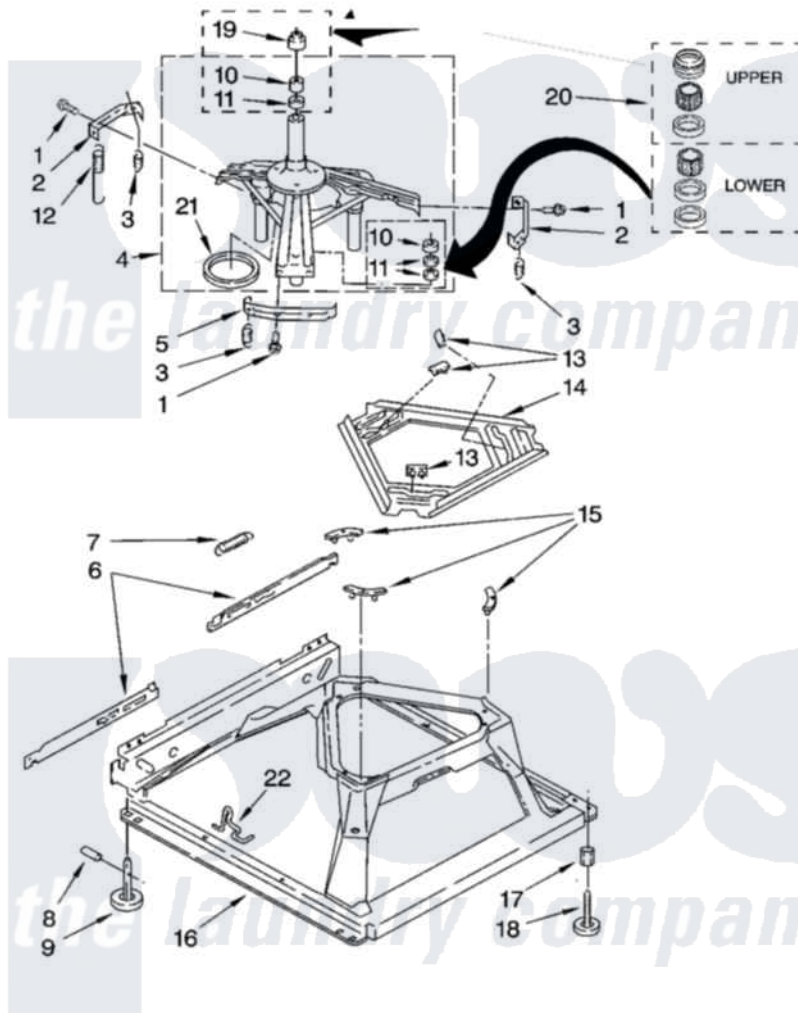

Whirlpool CAWS833ST0 05 - MACHINE BASE PARTS

MACHINE BASE PARTS

For Models: CAWS833SQ0, CAWS833ST0
(White) (Biscuit)

8

W10113767

[Whirlpool Residential Whirlpool CAWS833ST0 Washer Parts](#) Parts Diagram 05 - MACHINE BASE PARTS

[Click on the part number to view part](#)

Item	Original Part Number	Replaced By	Status	Part Description
1	3400076			Screw, Bracket Mounting
2	64067			Bracket, Spring Outer
3	63907			Spring, Suspension
4	8575214	280184		Support
5	64065			Bracket, Spring Outer
6	63466			Link, Leveling Mechanism
7	62597	8316845		Spring
8	62837			Pin, Knurled
9	62596	285244		Feet-Leveling
10	8546455			Bearing, Centerpost
11	357409	359449		Seal, Agitator Shaft
12	388492	W10250667		Spring, Counterweight
13	62568	285219		Pad
14	3946509			Plate, Suspension
15	3363660	285744		Pad
16	3946512	285771		Base

17	3359452	Nut, Lock
18	W10001130	Foot, Leveling
19	8577376	Seal, Centerpost
20	285203	Centerpost Bearing Kit
21	63134	Ring, Sound Deadening
22	63806	W10145155 Retainer, Suspension Spring