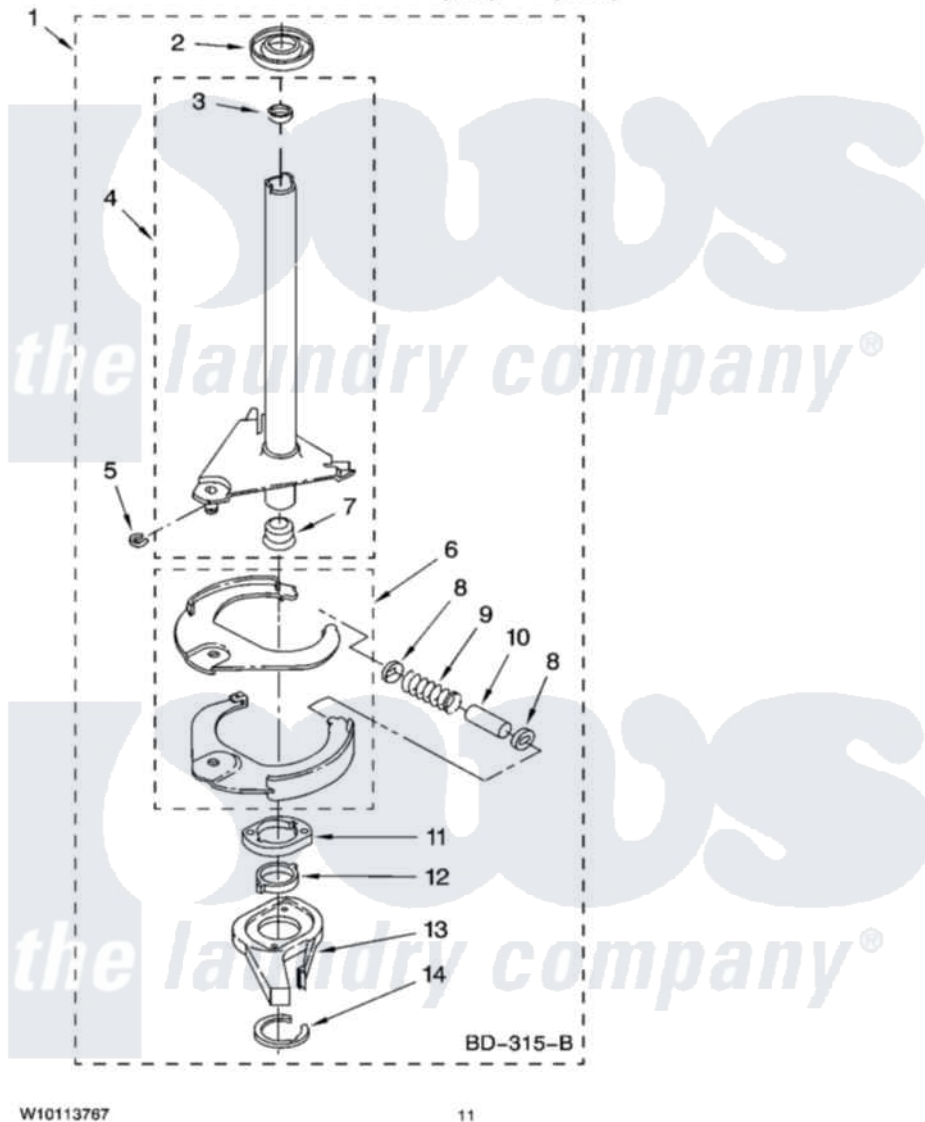

# Whirlpool CAWS833ST0 07 - BRAKE AND DRIVE TUBE PARTS

## BRAKE AND DRIVE TUBE PARTS

For Models: CAWS833SQ0, CAWS833ST0  
(White) (Biscuit)

W10113767

11

Whirlpool Residential Whirlpool CAWS833ST0 Washer Parts Parts Diagram 07 - BRAKE AND DRIVE TUBE PARTS  
Click on the part number to view part

Item	Original Part Number	Replaced By	Status	Part Description
1	388952	<a href="#">285792</a>		Basketdrive
2	<a href="#">62658</a>			Ring, Thrust
3	<a href="#">356427</a>			Seal, Spin Pinion
4	64027	<a href="#">64208</a>		Tube-Spin
5	64035	<a href="#">W10083190</a>		Ring, Retaining
6	64232	<a href="#">285438</a>		Shoe-Brake
7	62703	<a href="#">8546462</a>		"T" Bearing, Spin Tube
8	3353956	<a href="#">285658</a>		Sleeve
9	387806		Not Available	Spring, Brake
10	3355360	<a href="#">285658</a>		Sleeve
11	661516	<a href="#">8546461</a>		Cam, Brake Release
12	<a href="#">63022</a>			Sleeve, Cam
13	64194	<a href="#">285790</a>		Lining
14	90368	<a href="#">W10083200</a>		Ring, Retaining
"	BLANK		Not Available	Following Parts Not Illustrated
"	<a href="#">285208</a>			Lubricant