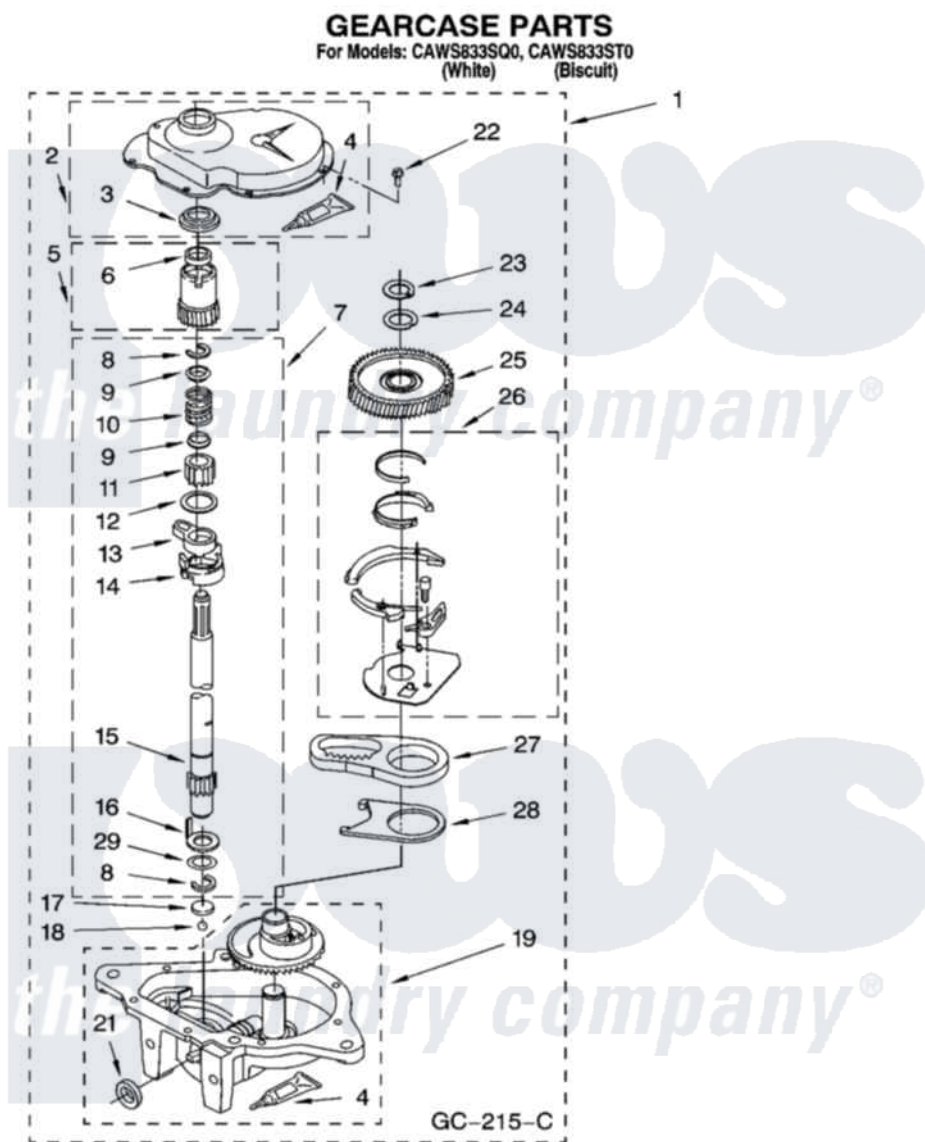

# Whirlpool CAWS833ST0 08 - GEARCASE PARTS, OPTIONAL PARTS (NOT INCLUDED)

12

W10113767

Whirlpool Residential Whirlpool CAWS833ST0 Washer Parts Parts Diagram 08 - GEARCASE PARTS, OPTIONAL PARTS (NOT INCLUDED)

Click on the part number to view part

Item	Original Part Number	Replaced By	Status	Part Description
1	3360630	<a href="#">3360629</a>		Gearcase
2	<a href="#">285202</a>			Cover, Gearcase
3	<a href="#">3349985</a>			Seal, Gearcase Cover
4	<a href="#">285195</a>			Sealer Sealer, Gasket
5	63320	<a href="#">285362</a>		Gear and Pinion
6	<a href="#">356427</a>			Seal, Spin Pinion
7	<a href="#">389387</a>			Shaft, Agitator
8	90369		Not Available	Ring, Retaining (2)
9	<a href="#">62677</a>			Retainer, Spring
10	<a href="#">62676</a>			Spring, Agitator
11	63273	<a href="#">285509</a>		Shaft, Agitator
12	<a href="#">62619</a>			Washer, Agitator Gear
13	62580	<a href="#">285206</a>		Cam-Agitator
14	62581	<a href="#">285206</a>		Cam-Agitator
15	<a href="#">285509</a>			Shaft, Agitator