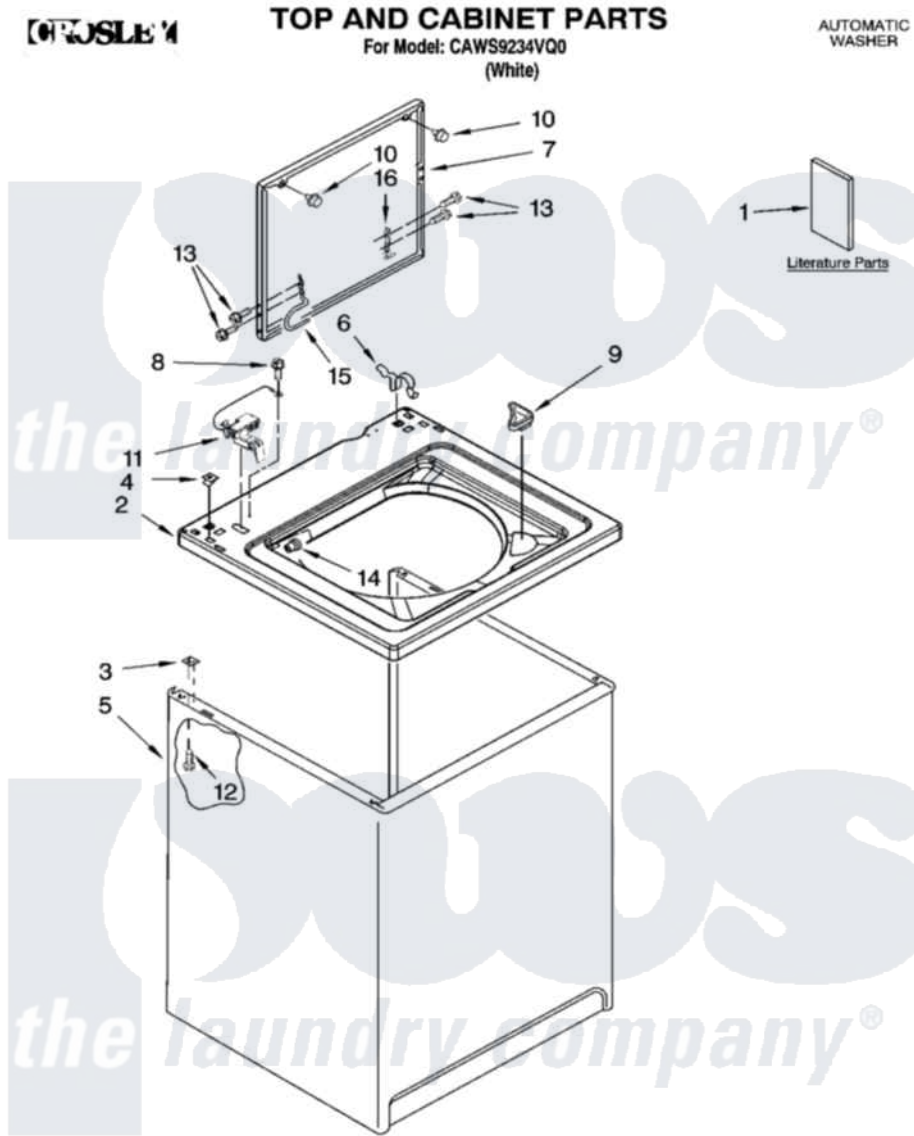

# Whirlpool CAWS9234VQ0 01 - TOP AND CABINET PARTS

12-08 Litho in U.S.A. (drd) (eeb)

1

Part No. W10247193 Rev. A

Whirlpool [Residential Whirlpool CAWS9234VQ0 Washer Parts](#) Parts Diagram 01 - TOP AND CABINET PARTS  
 Click on the part number to view part

Item	Original Part Number	Replaced By	Status	Part Description
1	W10200331		Not Available	Installation Instructions (English/French)
"	W10200662		Not Available	Installation Instructions (Spanish)
"	W10200883		Not Available	Use & Care Guide
"	W10200881		Not Available	Feature Sheet
"	W10062862		Not Available	Energy Guide
"	W10199994		Not Available	Wiring Diagram
2	<a href="#">8318064</a>			Top
3	62750			Spacer, Cabinet To Top (4)
4	<a href="#">357213</a>			Nut, Push-In
5	<a href="#">63424</a>			Cabinet
6	<a href="#">62780</a>			Clip, Top And Cabinet And Rear Panel
7	8541774	<a href="#">W10193857</a>		Lid
8	<a href="#">3351614</a>			Screw, Gearcase Cover Mounting
9	<a href="#">3362952</a>			Dispenser, Bleach

10	<a href="#">9724509</a>	Bumper, Lid
11	<a href="#">8318084</a>	Switch, Lid
12	<a href="#">3390631</a>	Screw, 10-16 X 3/8
13	<a href="#">W10119828</a>	Screw, Lid Hinge Mounting
14	<a href="#">21258</a>	Bearing, Lid Hinge
15	<a href="#">W10225135</a>	Hinge, Lid
16	<a href="#">91770</a>	Hinge, Lid