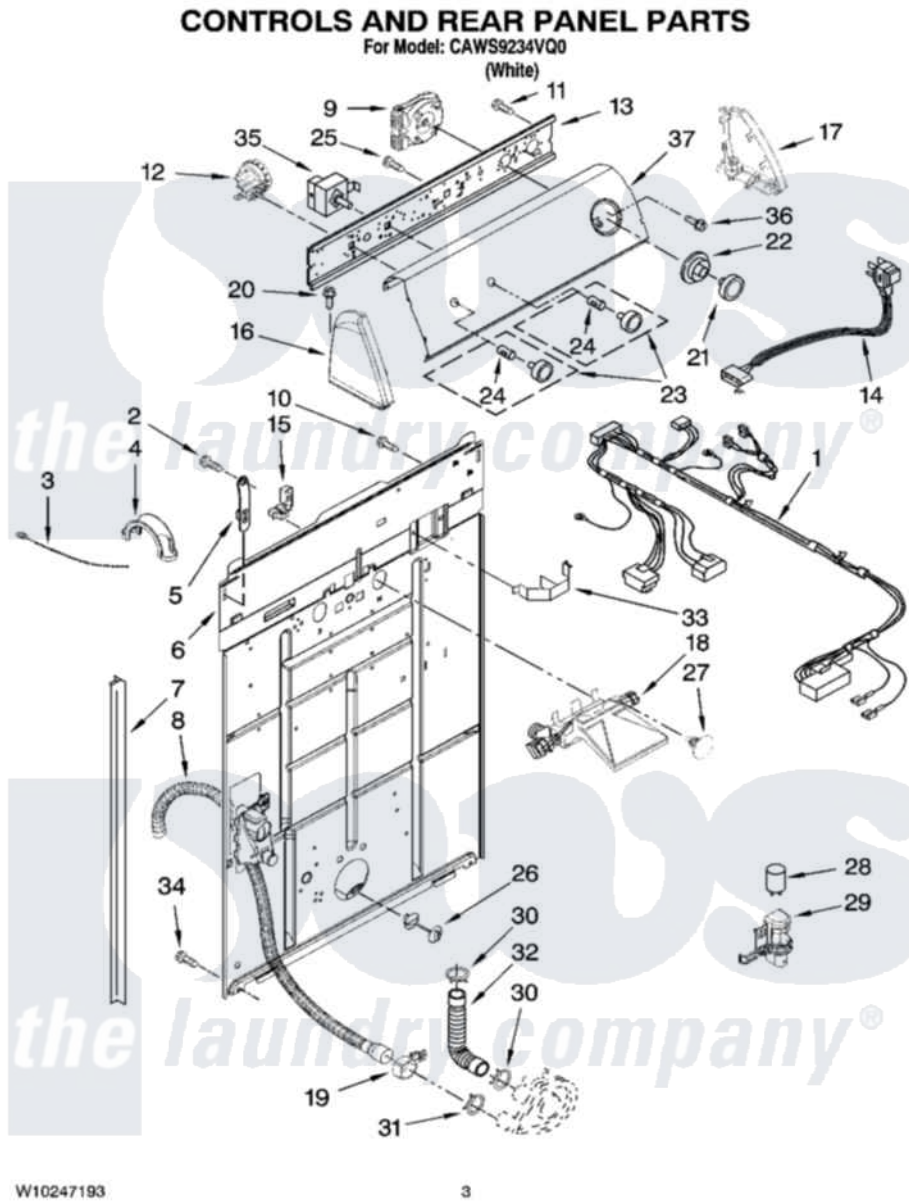

Whirlpool CAWS9234VQ0 02 - CONTROLS AND REAR PANEL PARTS

Whirlpool [Residential Whirlpool CAWS9234VQ0 Washer Parts](#) Parts Diagram 02 - CONTROLS AND REAR PANEL PARTS

[Click on the part number to view part](#)

Item	Original Part Number	Replaced By	Status	Part Description
1	W10211259			Harness, Wiring
2	9740848			Screw, Mixing Valve Mounting
3	3347868	W10339879		Tie, Cable
4	8577378			U-Bend, Drain Hose
5	8568314			Strap, Console
6	W10194450			Panel, Rear
7	62747			Pad, Rear Panel
8	W10189267			Drain Hose Assembly
9	W10199989			Timer, Control
10	3351614			Screw, Gearcase Cover Mounting
11	90767			Screw, 8A X 3/8 HeX Washer Head Tapping
12	8577844	W10339251		Switch-WL
13	3948608			Bracket, Control
14	8578842	285800		Cord-Power

15	3952821	285777	Relief-Str
16	8271365	279962	Endcap
17	8271359	279962	Endcap
18	W10140917		Valve, Water Inlet W/Bi-Metal And Vacuum Break
19	8541668		Clamp, Hose
20	388326		Screw, 8-18 X 1.25
21	8538949		Knob, Timer
22	8538955		Dial, Timer
23	8538957		Knob, Control
24	8536939		Clip, Knob
25	3400073		Screw, Ground
26	8519200		Support, Rear Panel
27	W10000080	8282566	Clip, Pine Tree
28	8572717		Capacitor, Motor Start
29	8318046		Clip, Capacitor
30	3363366	616099	Clamp
31	8317496	285655	Clamp, Hose
32	3951449	285871	Hose
33	8055003		Clip, Harness And Pressure Switch
34	62863	3390631	Screw, 10-16 X 3/8
35	8578337		Switch, Water Temperature
36	3400818		Screw, Timer Mounting
37	W10200858		Panel, Console