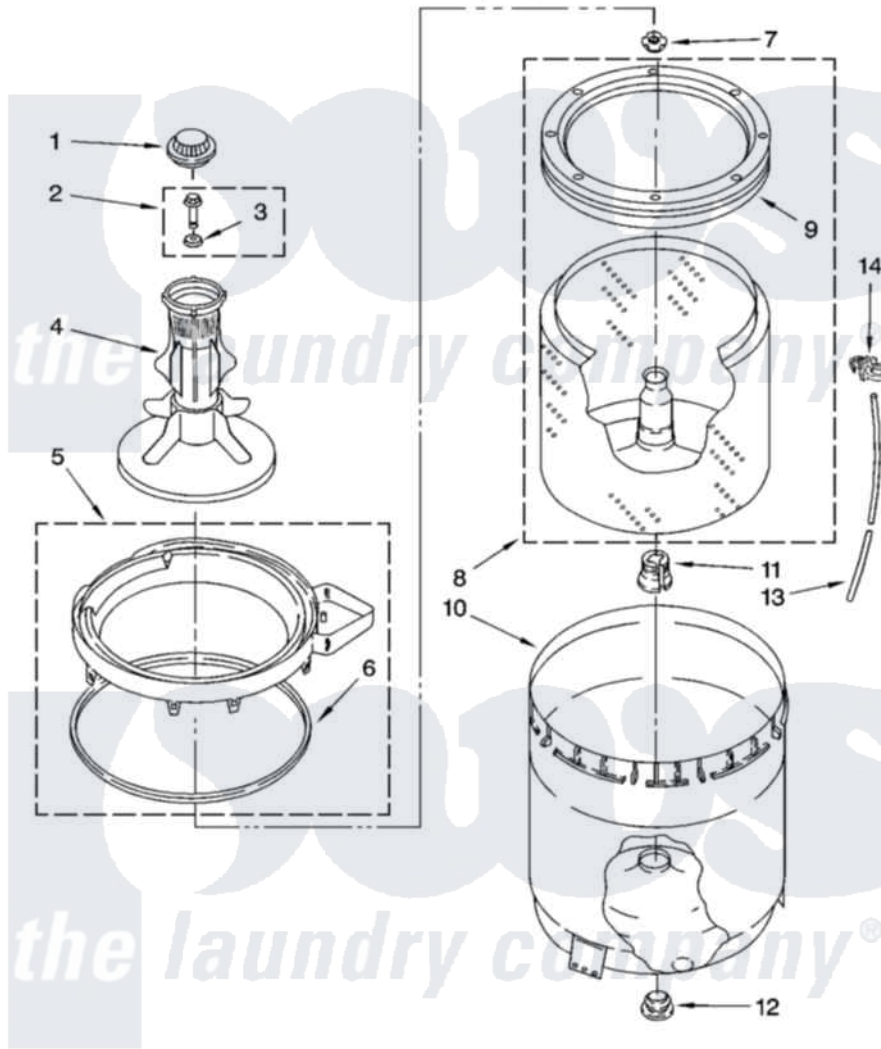

# Whirlpool CAWS9234VQ0 03 - AGITATOR, BASKET AND TUB PARTS

## AGITATOR, BASKET AND TUB PARTS

For Model: CAWS9234VQ0

(White)

W10247193

5

Whirlpool Residential Whirlpool CAWS9234VQ0 Washer Parts Parts Diagram 03 - AGITATOR, BASKET AND TUB PARTS

[Click on the part number to view part](#)

| Item | Original Part Number    | Replaced By               | Status | Part Description            |
|------|-------------------------|---------------------------|--------|-----------------------------|
| 1    | <a href="#">3355758</a> |                           |        | Cap, Agitator               |
| 2    | <a href="#">358237</a>  |                           |        | Screw And Washer            |
| 3    | <a href="#">3949550</a> |                           |        | Washer                      |
| 4    | <a href="#">63235</a>   |                           |        | Agitator Assembly           |
| 5    | 8528150                 | <a href="#">W10445870</a> |        | Ring-Tub                    |
| 6    | <a href="#">3976308</a> |                           |        | Gasket, Tub Ring            |
| 7    | <a href="#">21366</a>   |                           |        | Nut, Spanner                |
| 8    | 8526017                 | <a href="#">W10389329</a> |        | Clothes Container, Assembly |
| 9    | <a href="#">387240</a>  |                           |        | Ring, Balance               |
| 10   | <a href="#">63849</a>   |                           |        | Strain Relief, Power Cord   |
| 11   | <a href="#">389140</a>  |                           |        | Tub Block, Basket Drive     |
| 12   | <a href="#">383727</a>  |                           |        | Gasket, Centerpod           |
| 13   | 3347780                 | <a href="#">353244</a>    |        | Hose, Pressure Switch       |
| 14   | <a href="#">2219077</a> |                           |        | Clip, Pressure Switch Hose  |