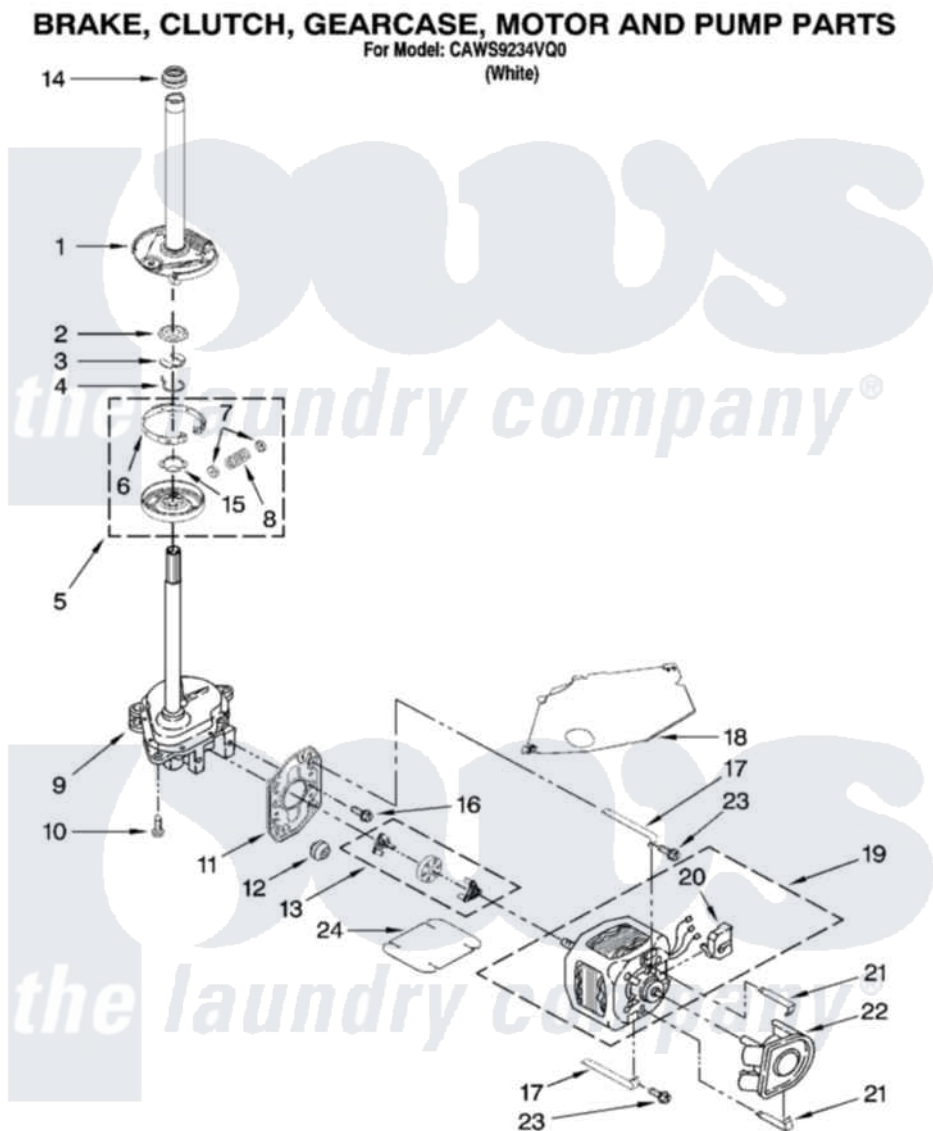

Whirlpool CAWS9234VQ0 04 - BRAKE, CLUTCH, GEARCASE, MOTOR AND PUMP PARTS

W10247193

7

Whirlpool [Residential Whirlpool CAWS9234VQ0 Washer Parts](#) Parts Diagram 04 - BRAKE, CLUTCH, GEARCASE, MOTOR AND PUMP PARTS
Click on the part number to view part

Item	Original Part Number	Replaced By	Status	Part Description
1	388952	285792		Basketdrive
2	63292			Washer, Spin Tube Thrust
3	62697	W10080230		Ring, Spin Tube Support
4	63283	285353		Ring
5	3951311	285785		Clutch
6	3951308	285790		Lining
7	62646			Cap, Clutch Spring
8	3946792			Spring And Damper Assembly
9	3360630	3360629		Gearcase
10	3357334	3400516		Screw Anti-Rattle
11	62611			Plate, Motor Mount To Gearcase
12	62691			Grommet, Motor
13	3364003	285753A		Coupling
14	8577374			Seal, Centerpost

15	3355454		Clip, Main Drive
16	3400516		Screw Anti-Rattle
17	W10086010		Retainer, Motor
18	3362089		Shield, Tub To Motor
19	8528158	661600	Motor, Main Drive
20	3952056		Switch, Main Drive Motor
21	8546127		Retainer, Pump
22	3363394		Pump
23	3387485	273556	Screw, 10-16 X 5/8
24	3946532		Shield, Motor