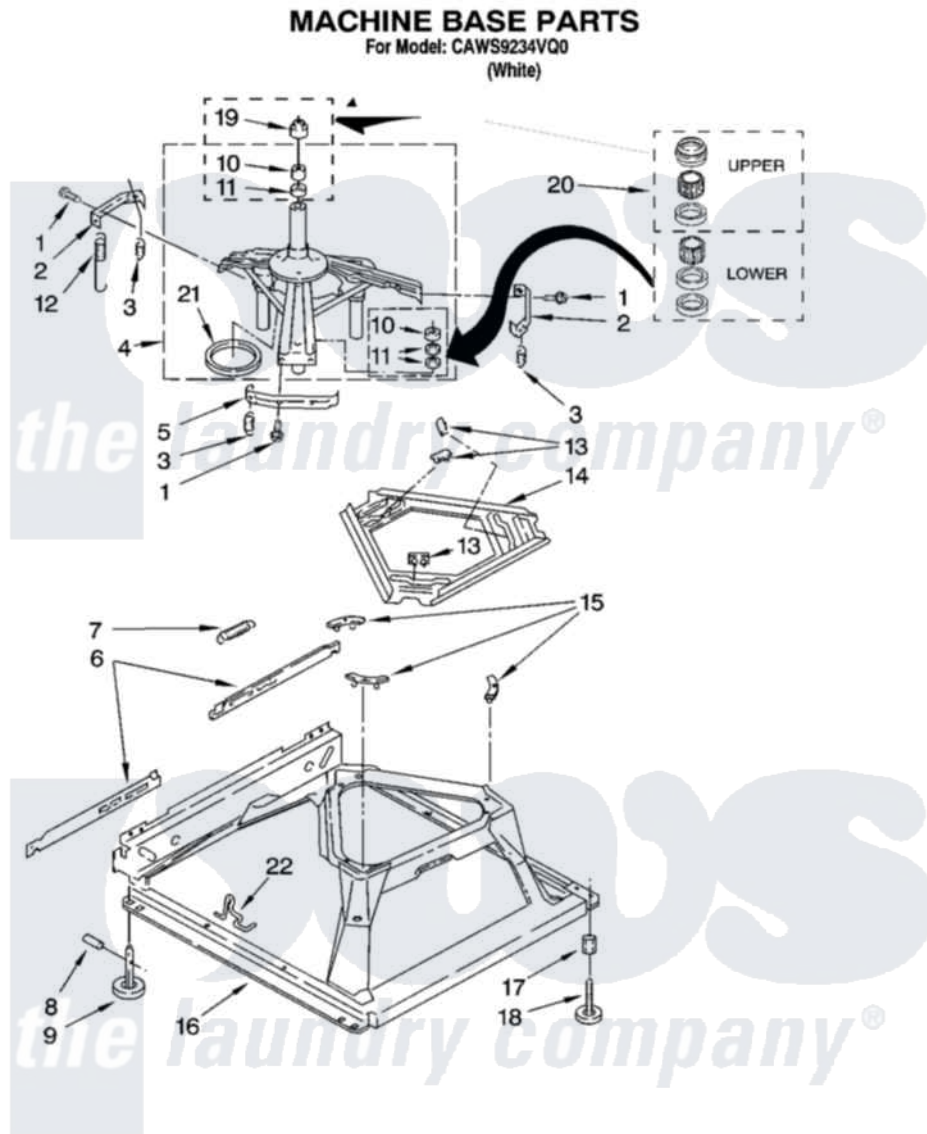

# Whirlpool CAWS9234VQ0 05 - MACHINE BASE PARTS

Whirlpool Residential Whirlpool CAWS9234VQ0 Washer Parts Parts Diagram 05 - MACHINE BASE PARTS  
[Click on the part number to view part](#)

Item	Original Part Number	Replaced By	Status	Part Description
1	<a href="#">3400076</a>			Screw, Bracket Mounting
2	<a href="#">64067</a>			Bracket, Spring Outer
3	<a href="#">63907</a>			Spring, Suspension
4	8575214	<a href="#">280184</a>		Support
5	<a href="#">64065</a>			Bracket, Spring Outer
6	<a href="#">63466</a>			Link, Leveling Mechanism
7	62597	<a href="#">8316845</a>		Spring
8	<a href="#">62837</a>			Pin, Knurled
9	62596	<a href="#">285244</a>		Feet-Leveling
10	<a href="#">8546455</a>			Bearing, Centerpost
11	357409	<a href="#">359449</a>		Seal, Agitator Shaft
12	8534035	<a href="#">285901</a>		Spring
13	62568	<a href="#">285219</a>		Pad
14	<a href="#">3946509</a>			Plate, Suspension
15	3363660	<a href="#">285744</a>		Pad
16	3946512	<a href="#">285771</a>		Base

17	<a href="#">3359452</a>	Nut, Lock
18	<a href="#">W10001130</a>	Foot, Leveling
19	<a href="#">8577376</a>	Seal, Centerpost
20	<a href="#">285203</a>	Centerpost Bearing Kit
21	<a href="#">63134</a>	Ring, Sound Deadening
22	<a href="#">W10145155</a>	Retainer, Suspension Spring