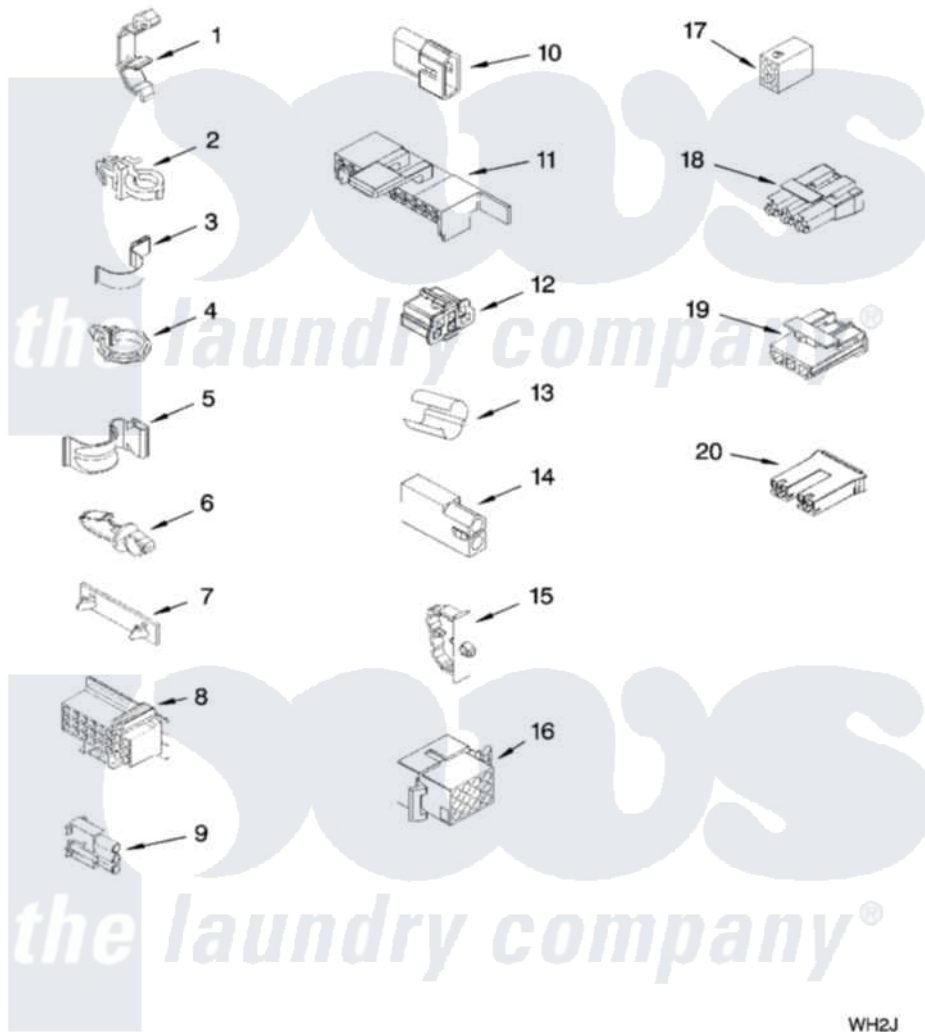

Whirlpool CAWS9234VQ0 06 - WIRING HARNESS PARTS

WIRING HARNESS PARTS

For Model: CAWS9234VQ0
(White)

W10247193

9

WH2J

Whirlpool [Residential Whirlpool CAWS9234VQ0 Washer Parts](#) Parts Diagram 06 - WIRING HARNESS PARTS
Click on the part number to view part

Item	Original Part Number	Replaced By	Status	Part Description
1	3349557			Retainer, Harness
2	388498		Not Available	Clip, Harness
3	3347812	8528351		Clip
4	3352501	8559320		Restraint, Hose
5	90016			Clip, Pressure Switch Hose
6	3390496	8281256		Clip, Harness
7	389379			Retainer, Side To Feature Panel
8	3948614			Disconnect Block
"	352089			Timer, Block Disconnect
9	62889			Receptacle, Terminal
10	353424			Plug, Terminal
11	62505			Block, Disconnect
12	3347243			Block, Disconnect
13	63523			Harness, Protector
14	717252			Receptacle, Terminal
15	3352944			Clip, Harness

16	3390423		Not Available	Block, Disconnect (12-Way) (Timer) (Use Term. 94613)
17	3347730		Not Available	Receptacle, (6-Way) (Use Term. 94613)
18	3948617	2172937		Connector
19	3360056			Connector
20	3354925			Block, Connector
"	3354926			Block, Connector