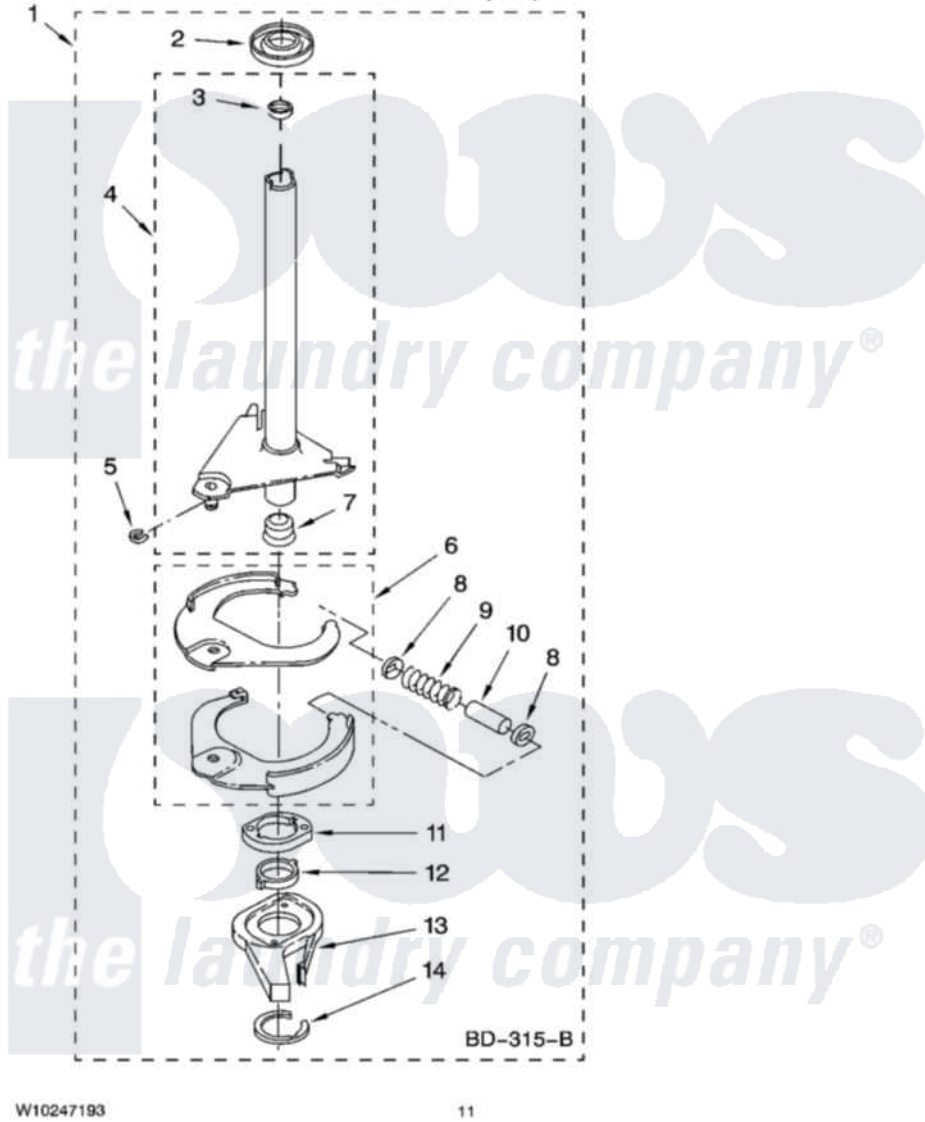

Whirlpool CAWS9234VQ0 07 - BRAKE AND DRIVE TUBE PARTS

BRAKE AND DRIVE TUBE PARTS

For Model: CAWS9234VQ0
(White)

W10247193

11

Whirlpool [Residential Whirlpool CAWS9234VQ0 Washer Parts](#) Parts Diagram 07 - BRAKE AND DRIVE TUBE PARTS
Click on the part number to view part

Item	Original Part Number	Replaced By	Status	Part Description
1	388952	285792		Basketdrive
2	62658			Ring, Thrust
3	356427			Seal, Spin Pinion
4	64027	64208		Tube-Spin
5	64035	W10083190		Ring, Retaining
6	64232	285438		Shoe-Brake
7	62703	8546462		"T" Bearing, Spin Tube
8	3353956	285658		Sleeve
9	387806		Not Available	Spring, Brake
10	3355360	285658		Sleeve
11	661516	8546461		Cam, Brake Release
12	63022			Sleeve, Cam
13	64194	285790		Lining
14	90368	W10083200		Ring, Retaining
	BLANK		Not Available	Following Parts Not Illustrated
"	285208			Lubricant