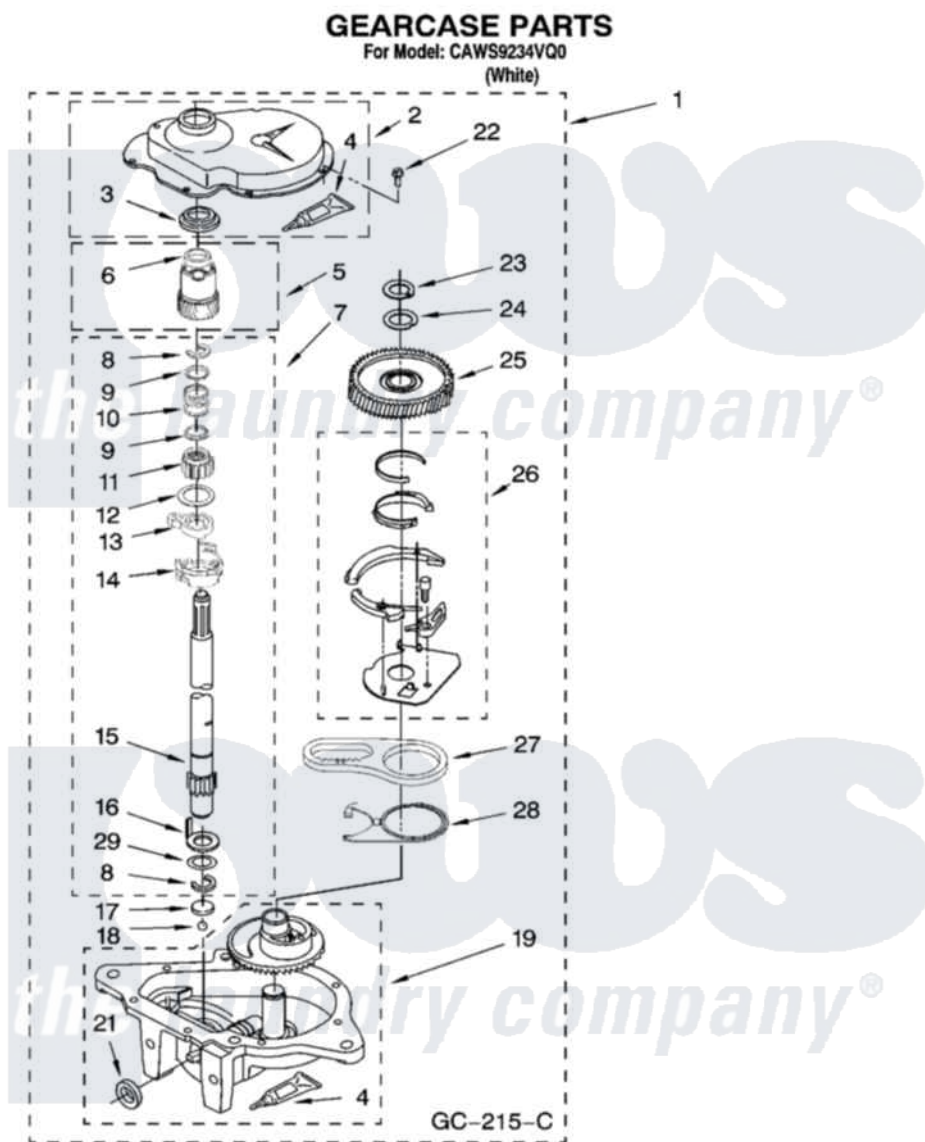

**Whirlpool CAWS9234VQ0 08 - GEARCASE PARTS, OPTIONAL PARTS
(NOT INCLUDED)**

12

W10247193

Whirlpool [Residential Whirlpool CAWS9234VQ0 Washer Parts](#) Parts Diagram 08 - GEARCASE PARTS, OPTIONAL PARTS (NOT INCLUDED)

[Click on the part number to view part](#)

Item	Original Part Number	Replaced By	Status	Part Description
1	3360630	3360629		Gearcase
2	285202			Cover, Gearcase
3	3349985			Seal, Gearcase Cover
4	285195			Sealer Sealer, Gasket
5	63320	285362		Gear and Pinion
6	356427			Seal, Spin Pinion
7	389387			Shaft, Agitator
8	90369		Not Available	Ring, Retaining (2)
9	62677			Retainer, Spring
10	62676			Spring, Agitator
11	63273	285509		Shaft, Agitator
12	62619			Washer, Agitator Gear
13	62580	285206		Cam-Agitator
14	62581	285206		Cam-Agitator
15	285509			Shaft, Agitator