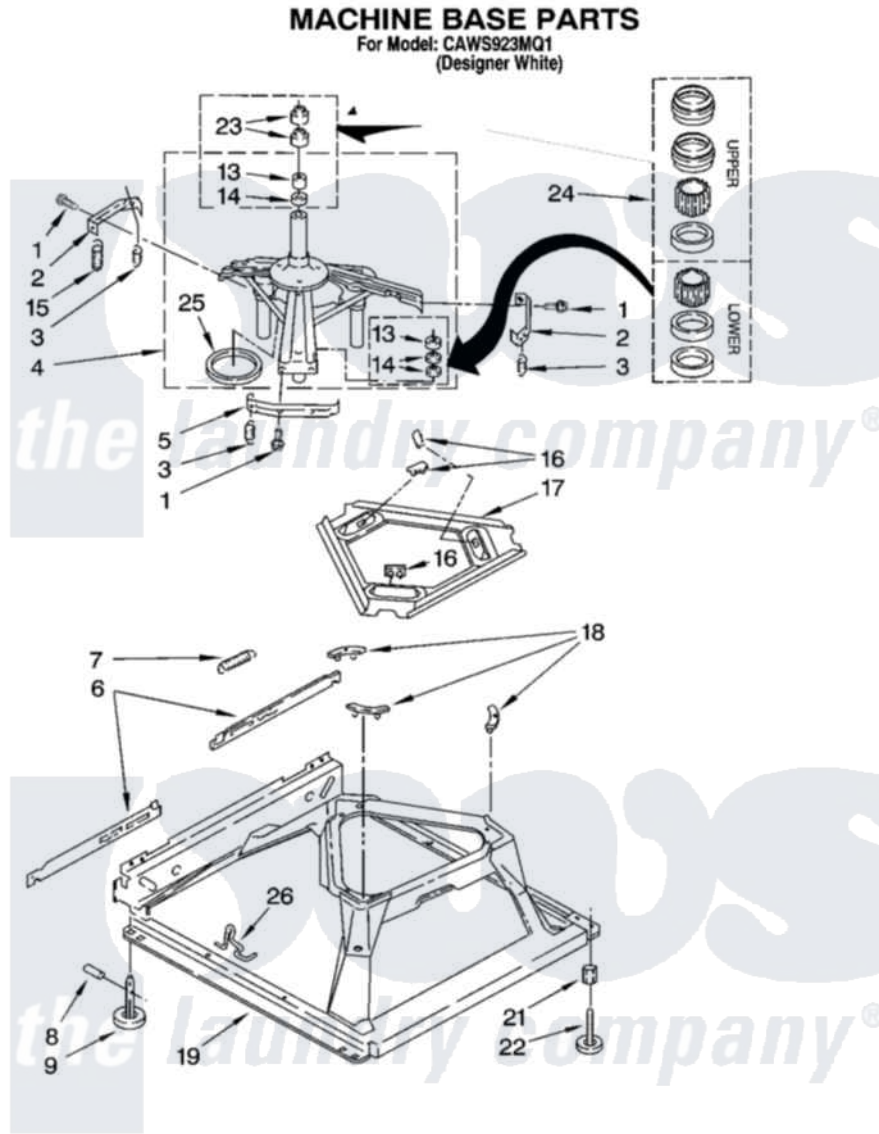

# Whirlpool CAWS923MQ1 05 - MACHINE BASE PARTS

8

8180703

Whirlpool Residential Whirlpool CAWS923MQ1 Washer Parts Parts Diagram 05 - MACHINE BASE PARTS  
Click on the part number to view part

Item	Original Part Number	Replaced By	Status	Part Description
1	<a href="#">3400076</a>			Screw, Bracket Mounting
2	<a href="#">64067</a>			Bracket, Spring Outer
3	<a href="#">63907</a>			Spring, Suspension
4	8575214	<a href="#">280184</a>		Support
5	<a href="#">64065</a>			Bracket, Spring Outer
6	<a href="#">63466</a>			Link, Leveling Mechanism
7	62597	<a href="#">8316845</a>		Spring
8	<a href="#">62837</a>			Pin, Knurled
9	62596	<a href="#">285244</a>		Feet-Leveling
13	3347047	<a href="#">8546455</a>		Bearing, Centerpost
14	357409	<a href="#">359449</a>		Seal, Agitator Shaft
15	388492	<a href="#">W10250667</a>		Spring, Counterweight
16	62568	<a href="#">285219</a>		Pad
17	<a href="#">3946509</a>			Plate, Suspension
18	3363660	<a href="#">285744</a>		Pad
19	3946512	<a href="#">285771</a>		Base

21	<a href="#">3359452</a>		Nut, Lock
22	389102	<a href="#">W10001130</a>	Foot, Leveling
23	356934	<a href="#">8577376</a>	Seal, Centerpost
24	<a href="#">285203</a>		Centerpost Bearing Kit
25	<a href="#">63134</a>		Ring, Sound Deadening
26	63806	<a href="#">W10145155</a>	Retainer, Suspension Spring