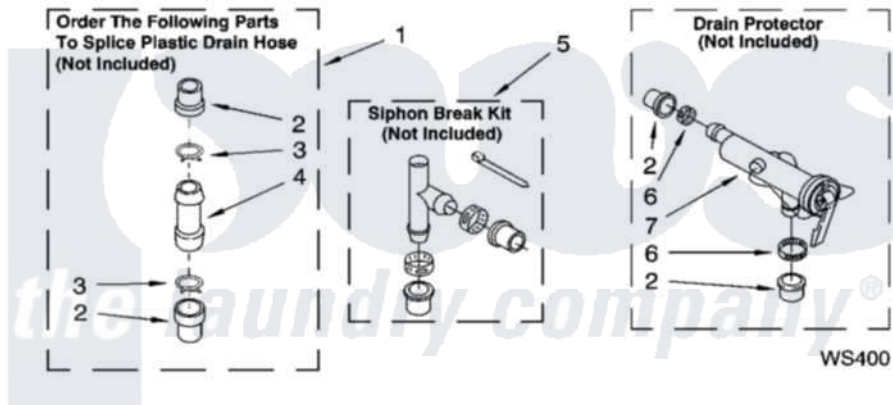

**WATER SYSTEM PARTS**

For Model: CAWS923MQ1  
(Designer White)

8180703

13

Whirlpool [Residential Whirlpool CAWS923MQ1 Washer Parts](#) Parts Diagram 09 - WATER SYSTEM PARTS  
Click on the part number to view part

Item	Original Part Number	Replaced By	Status	Part Description
1	<a href="#">285442</a>			Water System Parts
2	<a href="#">285321</a>			Water System Parts
3	370447	<a href="#">285655</a>		Clamp, Hose
4	<a href="#">16272</a>			Connector, Straight
5	<a href="#">285320</a>			Water System Parts
6	65349	<a href="#">285655</a>		Clamp, Hose
7	<a href="#">367031</a>			Water System Parts