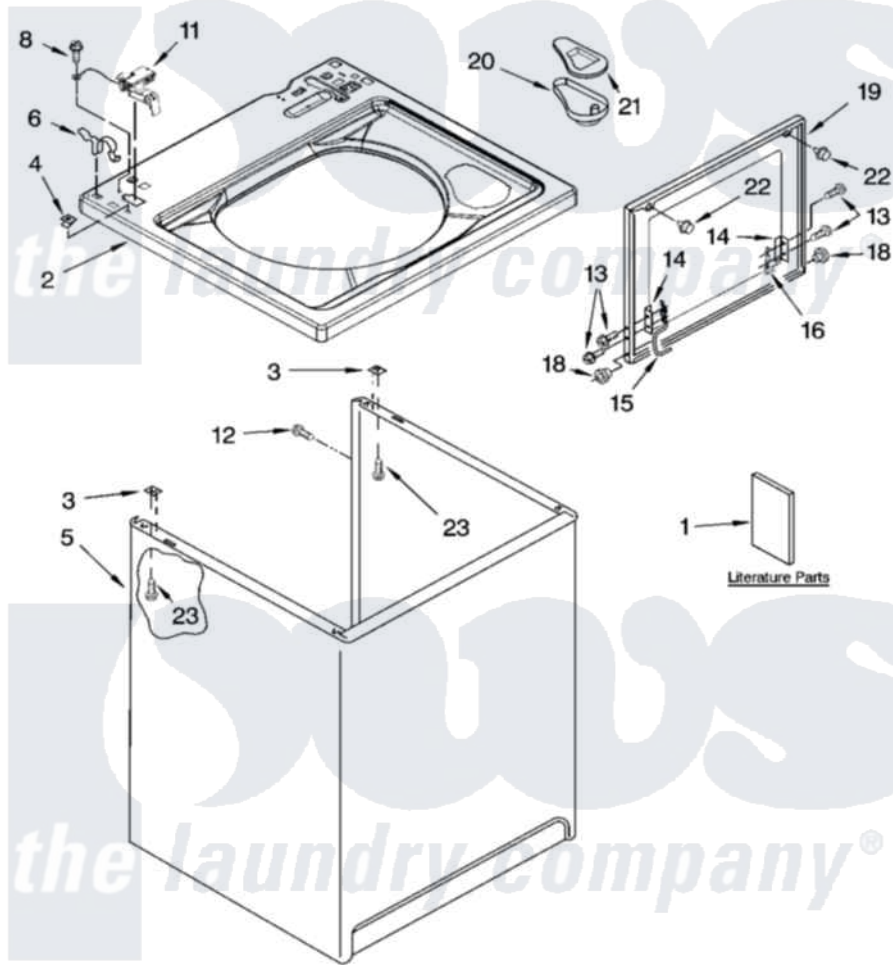

# Whirlpool CAWS953RB1 01 - TOP AND CABINET PARTS

## TOP AND CABINET PARTS

For Models: CAWS953RQ1, CAWS953RB1  
(White) (Black)

AUTOMATIC  
WASHER

1-06 Litho in U.S.A. (dtd)

1

Part No. 8181006 Rev. A

[Whirlpool Residential Whirlpool CAWS953RB1 Washer Parts](#) Parts Diagram 01 - TOP AND CABINET PARTS

[Click on the part number to view part](#)

Item	Original Part Number	Replaced By	Status	Part Description
1	3958075		Not Available	Installation Instructions
"	8578242		Not Available	Use & Care Guide
"	3955926		Not Available	Feature Sheet
"	3957486		Not Available	Energy Guide
"	8542634		Not Available	Wiring Diagram
2	8543451	<a href="#">8543447</a>		Top
"	<a href="#">8543450</a>			Top
3	62750			Spacer, Cabinet To Top (4)
4	<a href="#">357213</a>			Nut, Push-In
5	<a href="#">63424</a>			Cabinet
"	<a href="#">3954788</a>			Cabinet
6	<a href="#">62780</a>			Clip, Top And Cabinet And Rear Panel
8	<a href="#">3351614</a>			Screw, Gearcase Cover Mounting
11	<a href="#">8318084</a>			Switch, Lid
12	3357011	<a href="#">308685</a>		Side Trim )