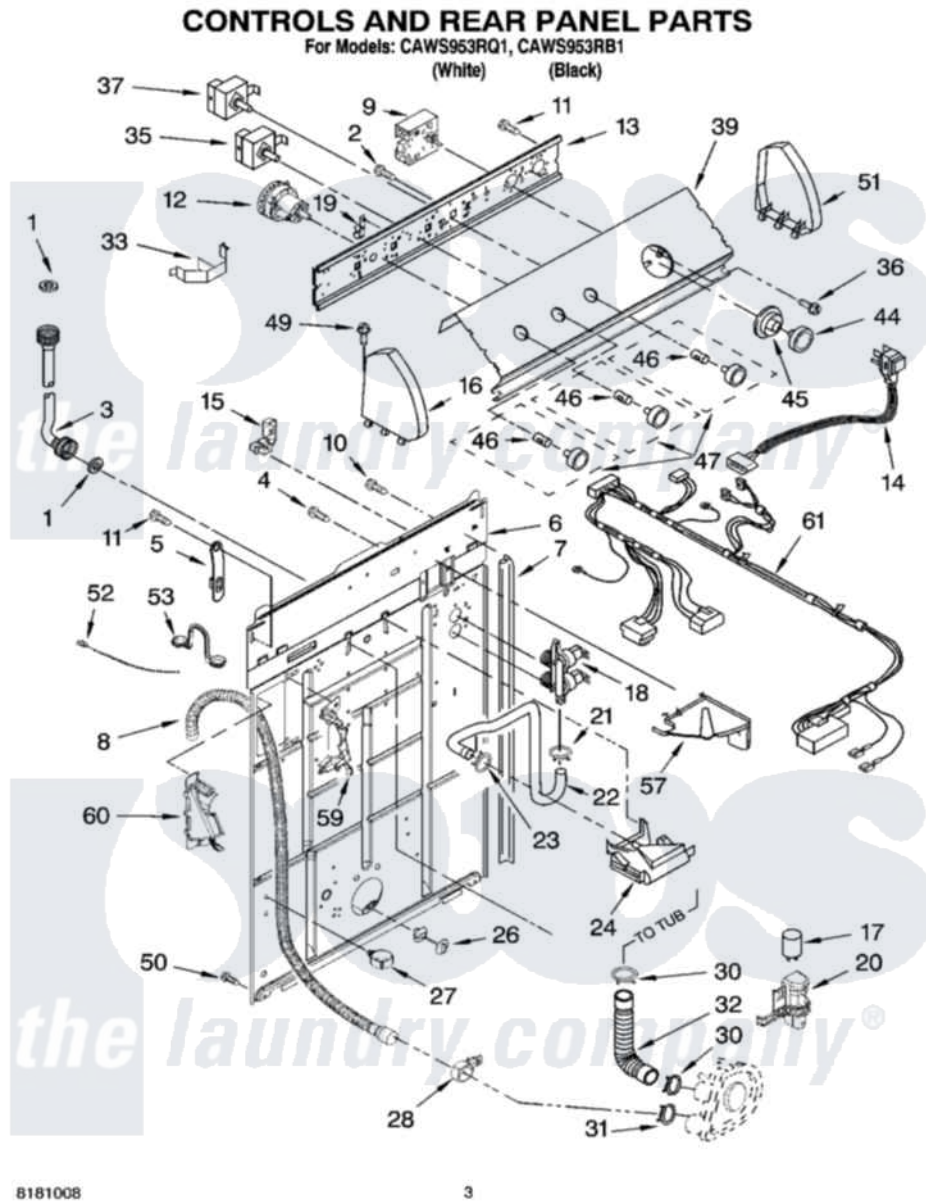

Whirlpool CAWS953RB1 02 - CONTROLS AND REAR PANEL PARTS

Whirlpool [Residential Whirlpool CAWS953RB1 Washer Parts](#) Parts Diagram 02 - CONTROLS AND REAR PANEL PARTS

[Click on the part number to view part](#)

Item	Original Part Number	Replaced By	Status	Part Description
1	3976300	16123		Washer Inlet-Hose Miscellaneous Parts Must be Ordered Separately.
2	3400073			Screw, Ground
3	8571377	89503		Hose-Inlet
"	8571378	89503		Hose-Inlet
4	9740848			Screw, Mixing Valve Mounting
5	8568314			Strap, Console
6	8318015			Panel, Rear
7	62747			Pad, Rear Panel
8	8559373	W10096921		Drain Hose Assembly
9	3951702			Timer, Control
10	3351614			Screw, Gearcase Cover Mounting
11	90767			Screw, 8A X 3/8 HeX Washer Head Tapping
12	3366845	W10339326		Switch-WL

13	3948608		Bracket, Control
14	661661	285800	Cord-Power
15	8559349	285777	Relief-Str
16	8271365	279962	Endcap
"	8271367	279964	Endcap
17	8572717		Capacitor, Motor Start
18	3952164	285805	Valve-Inlet
19	8317975		Restraint, Harness
20	8318046		Clip, Capacitor
21	301958	596669	Clamp, Manifold
22	8541607	3357328	Hose, Vacuum Break
23	370450	596669	Clamp, Manifold
24	387606	3360977	Break-Vac
26	8519200		Support, Rear Panel
27	8541667		Clamp, Hose
28	8541668		Clamp, Hose
30	3363366	616099	Clamp
31	8317496	285655	Clamp, Hose
32	3951449	285871	Hose
33	8055003		Clip, Harness And Pressure Switch
35	661612	W10168256	Switch, Water Temperature
36	3400818		Screw, Timer Mounting
37	3949187	W10168262	Switch, Rotary
39	3955854		Panel, Console
44	8538949		Knob, Timer
45	8538955		Dial, Timer
46	8536939		Clip, Knob
47	8538957		Knob, Control
49	388326		Screw, 8-18 X 1.25
50	62863	3390631	Screw, 10-16 X 3/8
51	8271359	279962	Endcap
"	8271361	279964	Endcap
52	3347868	W10339879	Tie, Cable
53	8541672	8577378	U-Bend, Drain Hose
57	8539874		Shield, Suds
59	8541669		Bucket, Drain Hose
60	8541658		Bucket, Drain Hose
61	3958072		Wiring Harness
"	BLANK	Not Available	Following Parts Not Illustrated
"	3957361		Miscellaneous Parts Bag