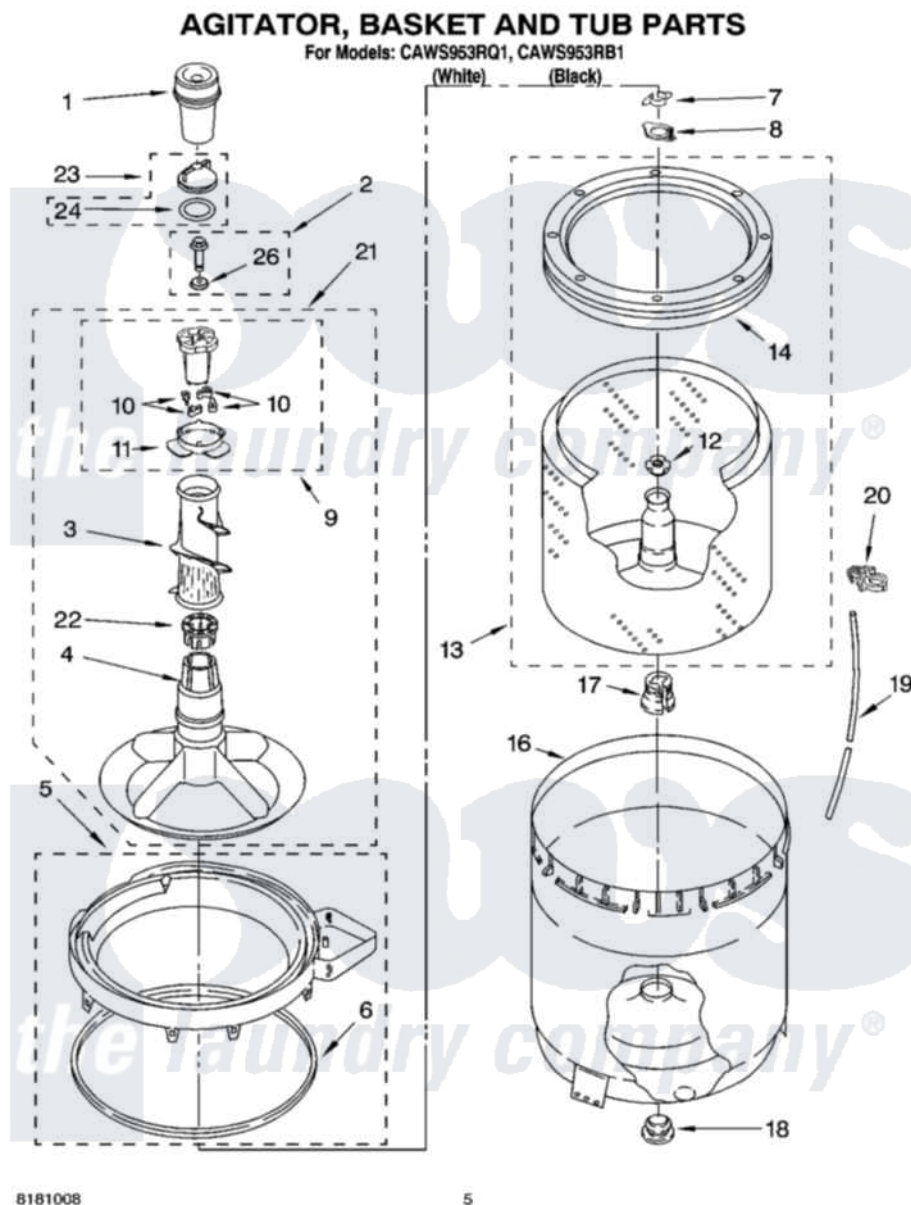

Whirlpool CAWS953RB1 03 - AGITATOR, BASKET AND TUB PARTS

8181008

5

Whirlpool Residential Whirlpool CAWS953RB1 Washer Parts Parts Diagram 03 - AGITATOR, BASKET AND TUB PARTS

Click on the part number to view part

Item	Original Part Number	Replaced By	Status	Part Description
1	63580			Dispenser, Fabric Softener
2	358237			Screw And Washer
3	3348752			Mover, Clothes
4	3347288			Agitator
5	8528150	W10445870		Ring-Tub
6	3976308			Gasket, Tub Ring
7	3354845			Clip, Agitator
8	8543666			Washer, Agitator
9	3363663	285811		Cam-Agitator
10	3366877	80040		Dog-Agitator
11	3363661			Bearing, Driven Cam
12	21366			Nut, Spanner
13	8526016	W10389328		Clothes Container, Assembly
14	8519788	387240		Ring, Balance
16	63849			Strain Relief, Power Cord
17	389140			Tub Block, Basket Drive

18	383727		Gasket, Centerpodt
19	3347780	353244	Hose, Pressure Switch
20	2219077		Clip, Pressure Switch Hose
21	3348117	285565	Agitator
22	3350389	285587	Washer
23	3347290	W10074580	Cap, Barrier
24	3348855	W10072840	Fabric Softener
26	3949550		Washer