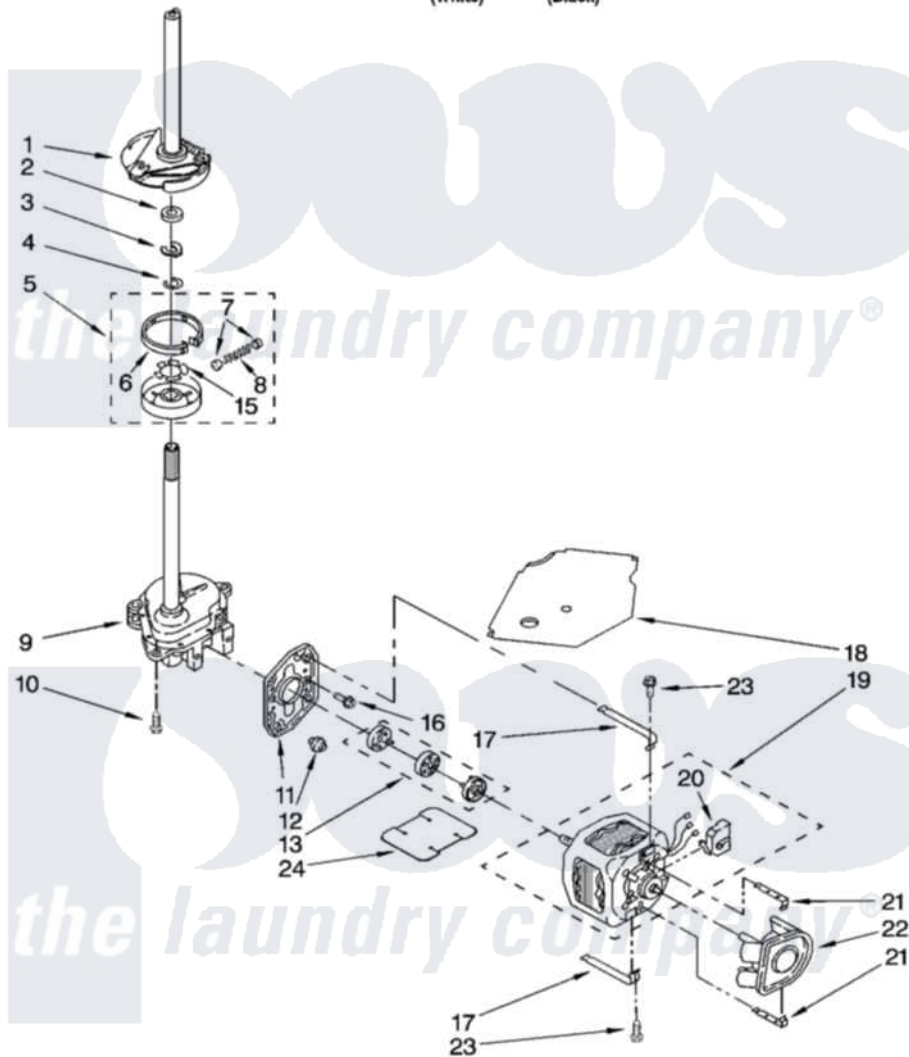

# Whirlpool CAWS953RB1 04 - BRAKE, CLUTCH, GEARCASE, MOTOR AND PUMP PARTS

## BRAKE, CLUTCH, GEARCASE, MOTOR AND PUMP PARTS

For Models: CAWS953RQ1, CAWS953RB1  
(White) (Black)

8181008

7

Whirlpool [Residential Whirlpool CAWS953RB1 Washer Parts](#) Parts Diagram 04 - BRAKE, CLUTCH, GEARCASE, MOTOR AND PUMP PARTS  
Click on the part number to view part

Item	Original Part Number	Replaced By	Status	Part Description
1	388952	<a href="#">285792</a>		Basketdrive
2	<a href="#">63292</a>			Washer, Spin Tube Thrust
3	62697	<a href="#">W10080230</a>		Ring, Spin Tube Support
4	63283	<a href="#">285353</a>		Ring
5	3951311	<a href="#">285785</a>		Clutch
6	3951308	<a href="#">285790</a>		Lining
7	<a href="#">62646</a>			Cap, Clutch Spring
8	<a href="#">3946792</a>			Spring And Damper Assembly
9	3360630	<a href="#">3360629</a>		Gearcase
10	3357334	<a href="#">3400516</a>		Screw Anti-Rattle
11	<a href="#">62611</a>			Plate, Motor Mount To Gearcase
12	<a href="#">62691</a>			Grommet, Motor
13	285753	<a href="#">285753A</a>		Coupling
15	<a href="#">3355454</a>			Clip, Main Drive

16	<a href="#">3400516</a>		Screw Anti-Rattle
17	3349637	<a href="#">W10086010</a>	Retainer, Motor
18	<a href="#">3362089</a>		Shield, Tub To Motor
19	8528157	<a href="#">661600</a>	Motor, Main Drive
20	<a href="#">3952056</a>		Switch, Main Drive Motor
21	<a href="#">8546127</a>		Retainer, Pump
22	<a href="#">3363394</a>		Pump
23	3387485	<a href="#">273556</a>	Screw, 10-16 X 5/8
24	<a href="#">3946532</a>		Shield, Motor