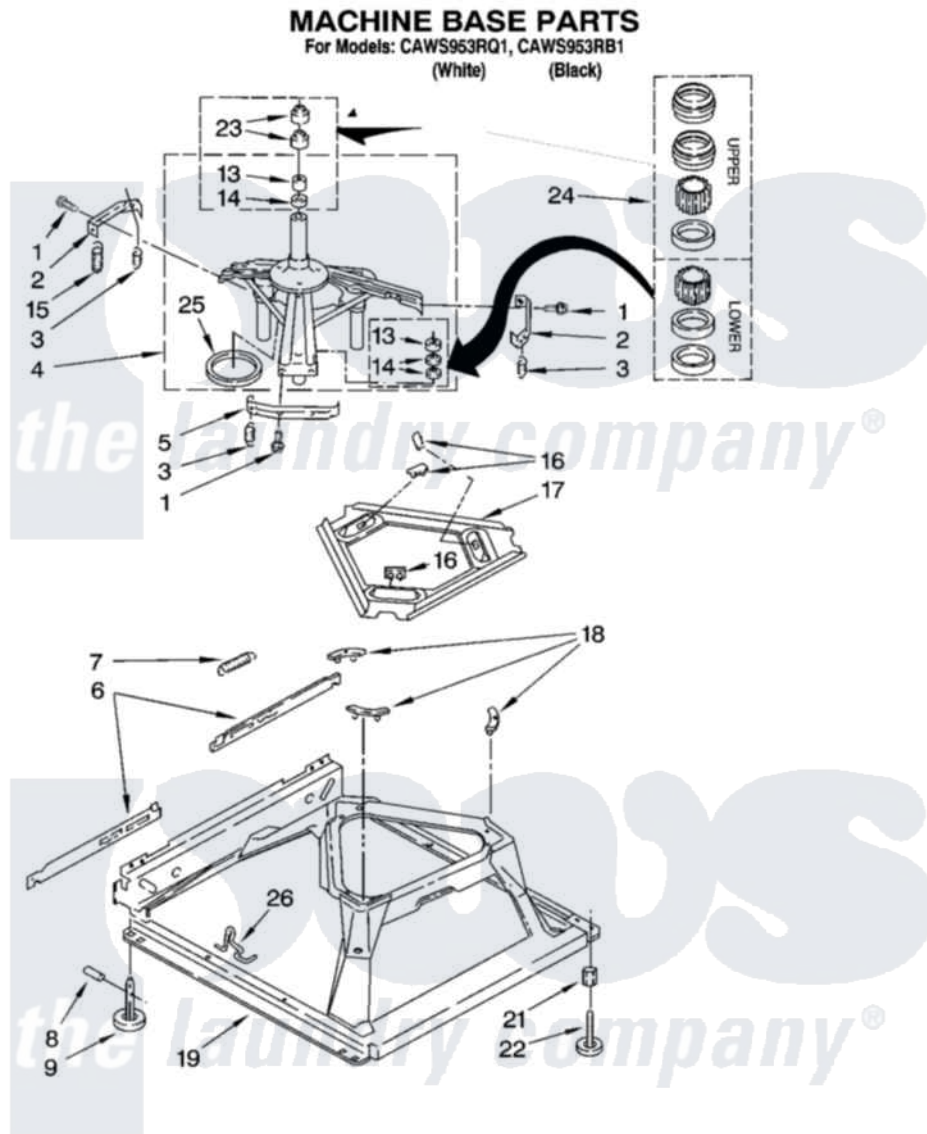

Whirlpool CAWS953RB1 05 - MACHINE BASE PARTS

8

8181008

Whirlpool Residential Whirlpool CAWS953RB1 Washer Parts Parts Diagram 05 - MACHINE BASE PARTS
[Click on the part number to view part](#)

Item	Original Part Number	Replaced By	Status	Part Description
1	3400076			Screw, Bracket Mounting
2	64067			Bracket, Spring Outer
3	63907			Spring, Suspension
4	8575214	280184		Support
5	64065			Bracket, Spring Outer
6	63466			Link, Leveling Mechanism
7	62597	8316845		Spring
8	62837			Pin, Knurled
9	62596	285244		Feet-Leveling
13	8546455			Bearing, Centerpost
14	357409	359449		Seal, Agitator Shaft
15	388492	W10250667		Spring, Counterweight
16	62568	285219		Pad
17	3946509			Plate, Suspension
18	3363660	285744		Pad
19	3946512	285771		Base

21	3359452		Nut, Lock
22	389102	W10001130	Foot, Leveling
23	356934	8577376	Seal, Centerpost
24	285203		Centerpost Bearing Kit
25	63134		Ring, Sound Deadening
26	63806	W10145155	Retainer, Suspension Spring