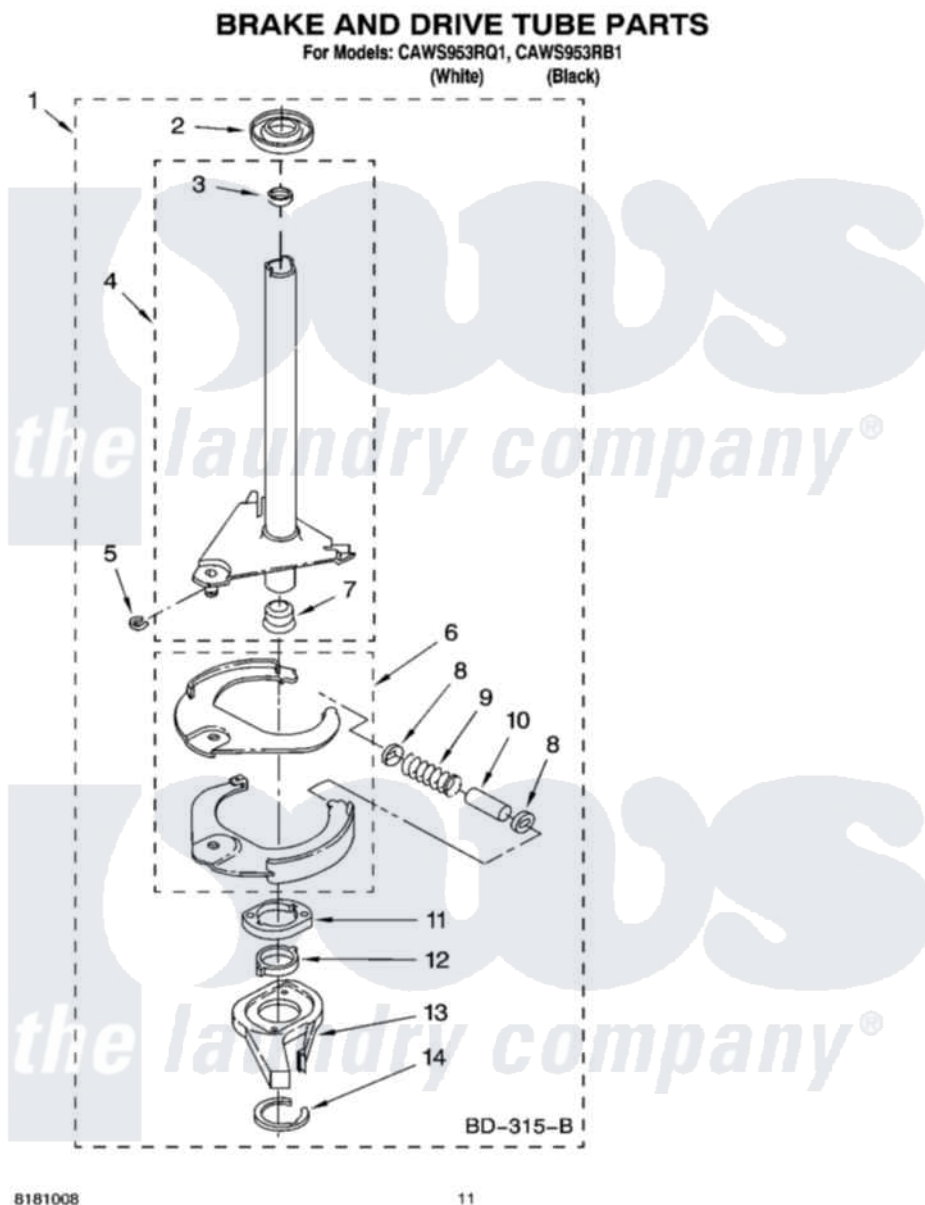

Whirlpool CAWS953RB1 07 - BRAKE AND DRIVE TUBE PARTS

Whirlpool Residential Whirlpool CAWS953RB1 Washer Parts Parts Diagram 07 - BRAKE AND DRIVE TUBE PARTS
Click on the part number to view part

Item	Original Part Number	Replaced By	Status	Part Description
1	388952	285792		Basketdrive
2	62658			Ring, Thrust
3	356427			Seal, Spin Pinion
4	64027	64208		Tube-Spin
5	64035	W10083190		Ring, Retaining
6	64232	285438		Shoe-Brake
7	62703	8546462		"T" Bearing, Spin Tube
8	3353956	285658		Sleeve
9	387806		Not Available	Spring, Brake
10	3355360	285658		Sleeve
11	661516	8546461		Cam, Brake Release
12	63022			Sleeve, Cam
13	64194	285790		Lining
14	90368	W10083200		Ring, Retaining
"	BLANK		Not Available	Following Parts Not Illustrated
"	285208			Lubricant