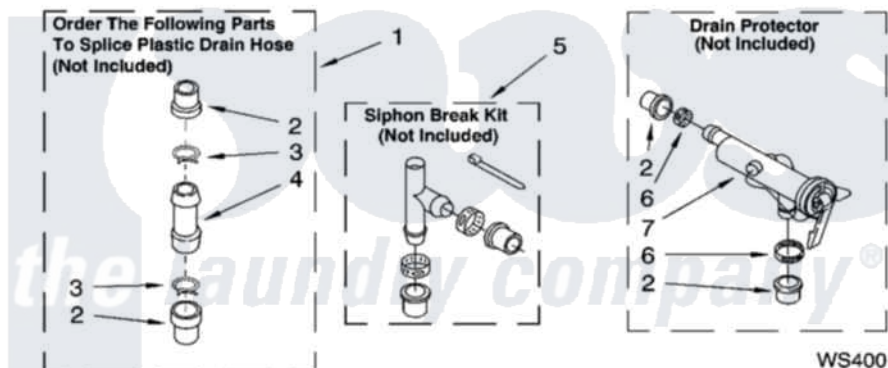

**Whirlpool CAWS953RB1 09 - WATER SYSTEM PARTS, OPTIONAL PARTS
(NOT INCLUDED)**

WATER SYSTEM PARTS

For Models: CAWS953RQ1, CAWS953RB1

(White) (Black)

8181008

13

Whirlpool [Residential Whirlpool CAWS953RB1 Washer Parts](#) Parts Diagram 09 - WATER SYSTEM PARTS, OPTIONAL PARTS (NOT INCLUDED)

[Click on the part number to view part](#)

Item	Original Part Number	Replaced By	Status	Part Description
1	285442			Water System Parts
2	285321			Water System Parts
3	370447	285655		Clamp, Hose
4	16272			Connector, Straight
5	285320			Water System Parts
6	65349	285655		Clamp, Hose
7	367031			Water System Parts
	72017			Paint, Touch-Up
"	72032			Paint, Touch-Up
"	350938			Paint, Pressurized Spray B
"	350930			Paint, Pressurized Spray B
"	786020		Not Available	PAINT, PRESSURIZED SPRAY (12 oz.) (Black)
"	799344			Paint, Touch-Up)
"	786032			Refinishing Material