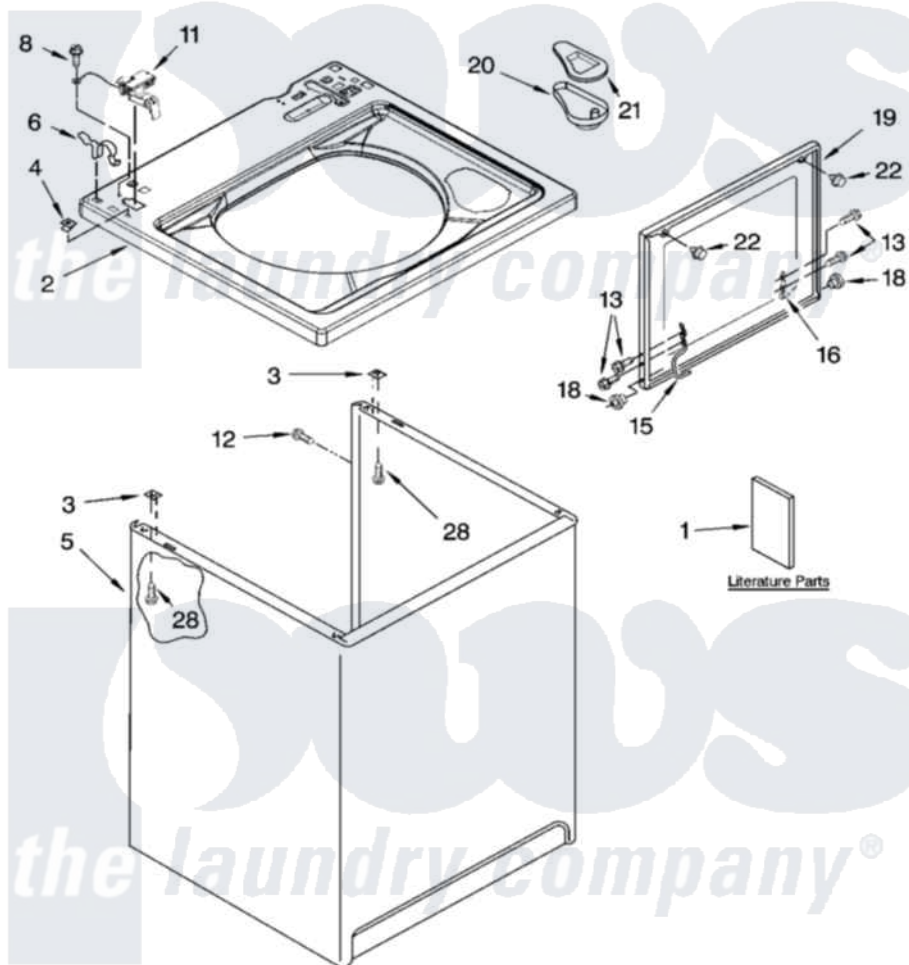

# Whirlpool CAWS953RQ0 01 - TOP AND CABINET PARTS

## TOP AND CABINET PARTS

For Model: CAWS953RQ0  
(White)

AUTOMATIC  
WASHER

8-05 Litho in U.S.A. (drd)

1

Part No. 8180776

Whirlpool [Residential Whirlpool CAWS953RQ0 Washer Parts](#) Parts Diagram 01 - TOP AND CABINET PARTS

[Click on the part number to view part](#)

Item	Original Part Number	Replaced By	Status	Part Description
1	3957165		Not Available	Installation Instructions
"	3955883		Not Available	Use & Care Guide
"	3955926		Not Available	Feature Sheet
"	3957486		Not Available	Energy Guide
"	8542634		Not Available	Wiring Diagram
"	BLANK		Not Available	Following May Be Purchased
"	BLANK		Not Available	DO-IT-YOURSELF REPAIR MANUALS
2	8543451	<a href="#">8543447</a>		Top
3	62750			Spacer, Cabinet To Top (4)
4	<a href="#">357213</a>			Nut, Push-In
5	<a href="#">63424</a>			Cabinet
6	<a href="#">62780</a>			Clip, Top And Cabinet And Rear Panel
8	<a href="#">3351614</a>			Screw, Gearcase Cover Mounting
11	<a href="#">8318084</a>			Switch, Lid

12	3357011	<a href="#">308685</a>	Side Trim )
13	355274	<a href="#">W10119828</a>	Screw, Lid Hinge Mounting
15	8559336	<a href="#">W10225136</a>	Hinge 7 Pad Assembly
16	<a href="#">91770</a>		Hinge, Lid
18	<a href="#">8319539</a>		Bearing, Lid Hinge
19	8558398	<a href="#">W10193861</a>	Lid
20	<a href="#">8519517</a>		Dispenser, Bleach
21	<a href="#">3955788</a>		Cover, Dispenser
22	<a href="#">9724509</a>		Bumper, Lid
28	<a href="#">3390631</a>		Screw, 10-16 X 3/8