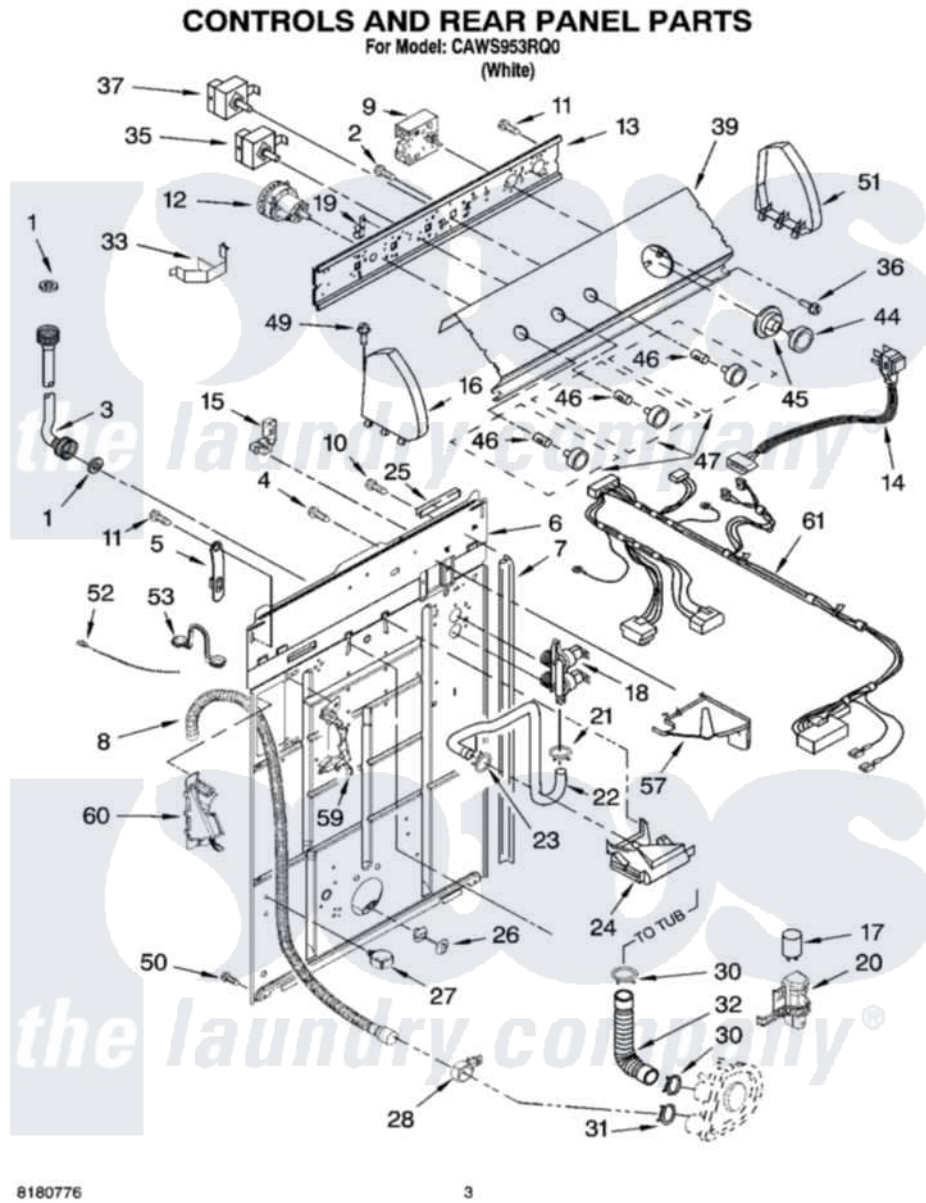

Whirlpool CAWS953RQ0 02 - CONTROLS AND REAR PANEL PARTS

Whirlpool [Residential Whirlpool CAWS953RQ0 Washer Parts](#) Parts Diagram 02 - CONTROLS AND REAR PANEL PARTS

[Click on the part number to view part](#)

Item	Original Part Number	Replaced By	Status	Part Description
1	3976300	16123		Washer Inlet-Hose Miscellaneous Parts Must be Ordered Separately.
2	3400073			Screw, Ground
3	8571377	89503		Hose-Inlet
"	8571378	89503		Hose-Inlet
4	9740848			Screw, Mixing Valve Mounting
5	8568314			Strap, Console
6	8318015			Panel, Rear
7	62747			Pad, Rear Panel
8	8559373	W10096921		Drain Hose Assembly
9	3951702			Timer, Control
10	3351614			Screw, Gearcase Cover Mounting
11	90767			Screw, 8A X 3/8 HeX Washer Head Tapping
12	3366845	W10339326		Switch-WL

13	3948608		Bracket, Control
14	661661	285800	Cord-Power
15	3952821	285777	Relief-Str
16	8271365	279962	Endcap
17	8572717		Capacitor, Motor Start
18	3952164	285805	Valve-Inlet
19	8317975		Restraint, Harness
20	8318046		Clip, Capacitor
21	301958	596669	Clamp, Manifold
22	8541607	3357328	Hose, Vacuum Break
23	370450	596669	Clamp, Manifold
24	387606	3360977	Break-Vac
25	303294	3367669	Protector, Edge
26	8519200		Support, Rear Panel
27	8541667		Clamp, Hose
28	8541668		Clamp, Hose
30	3363366	616099	Clamp
31	8317496	285655	Clamp, Hose
32	3951449	285871	Hose
33	8055003		Clip, Harness And Pressure Switch
35	661612	W10168256	Switch, Water Temperature
36	3400818		Screw, Timer Mounting
37	3949187	W10168262	Switch, Rotary
39	3955854		Panel, Console
44	8538949		Knob, Timer
45	8538955		Dial, Timer
46	8536939		Clip, Knob
47	8538957		Knob, Control
49	388326		Screw, 8-18 X 1.25
50	62863	3390631	Screw, 10-16 X 3/8
51	8271359	279962	Endcap
52	3347868	W10339879	Tie, Cable
53	8541672	8577378	U-Bend, Drain Hose
57	8539874		Shield, Suds
59	8541669		Bucket, Drain Hose
60	8541658		Bucket, Drain Hose
61	3958072		Wiring Harness